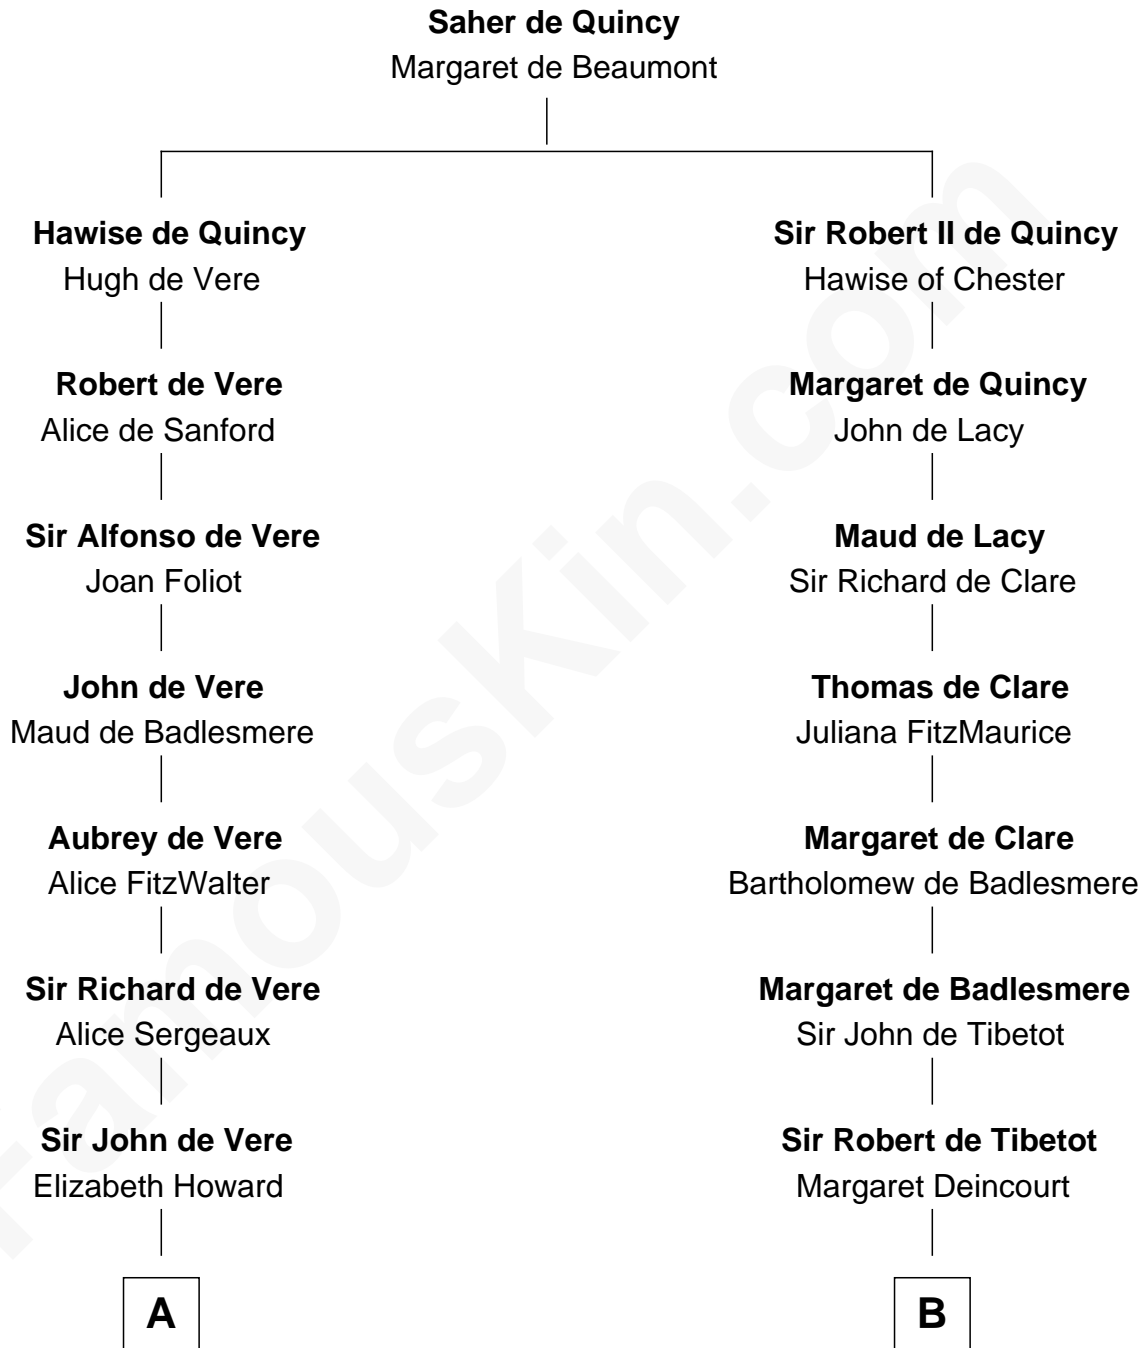

# FamousKin.com Relationship Chart of

**Alan Ladd**  
*Movie Actor*

16th cousin 5 times removed of

**Rev. George Burroughs**  
*Executed for Witchcraft, Salem 1692*

**C**

—  
**Sylvia Americana Sumner**

Abram Shotwell

—  
**Nancy Shotwell**

Alvaro Ladd

—  
**Oscar F. Ladd**

Julia Henrietta Meigs

—  
**Alan Harwood Ladd**

Selina Raleigh

—  
**Alan Ladd**

*Movie Actor*