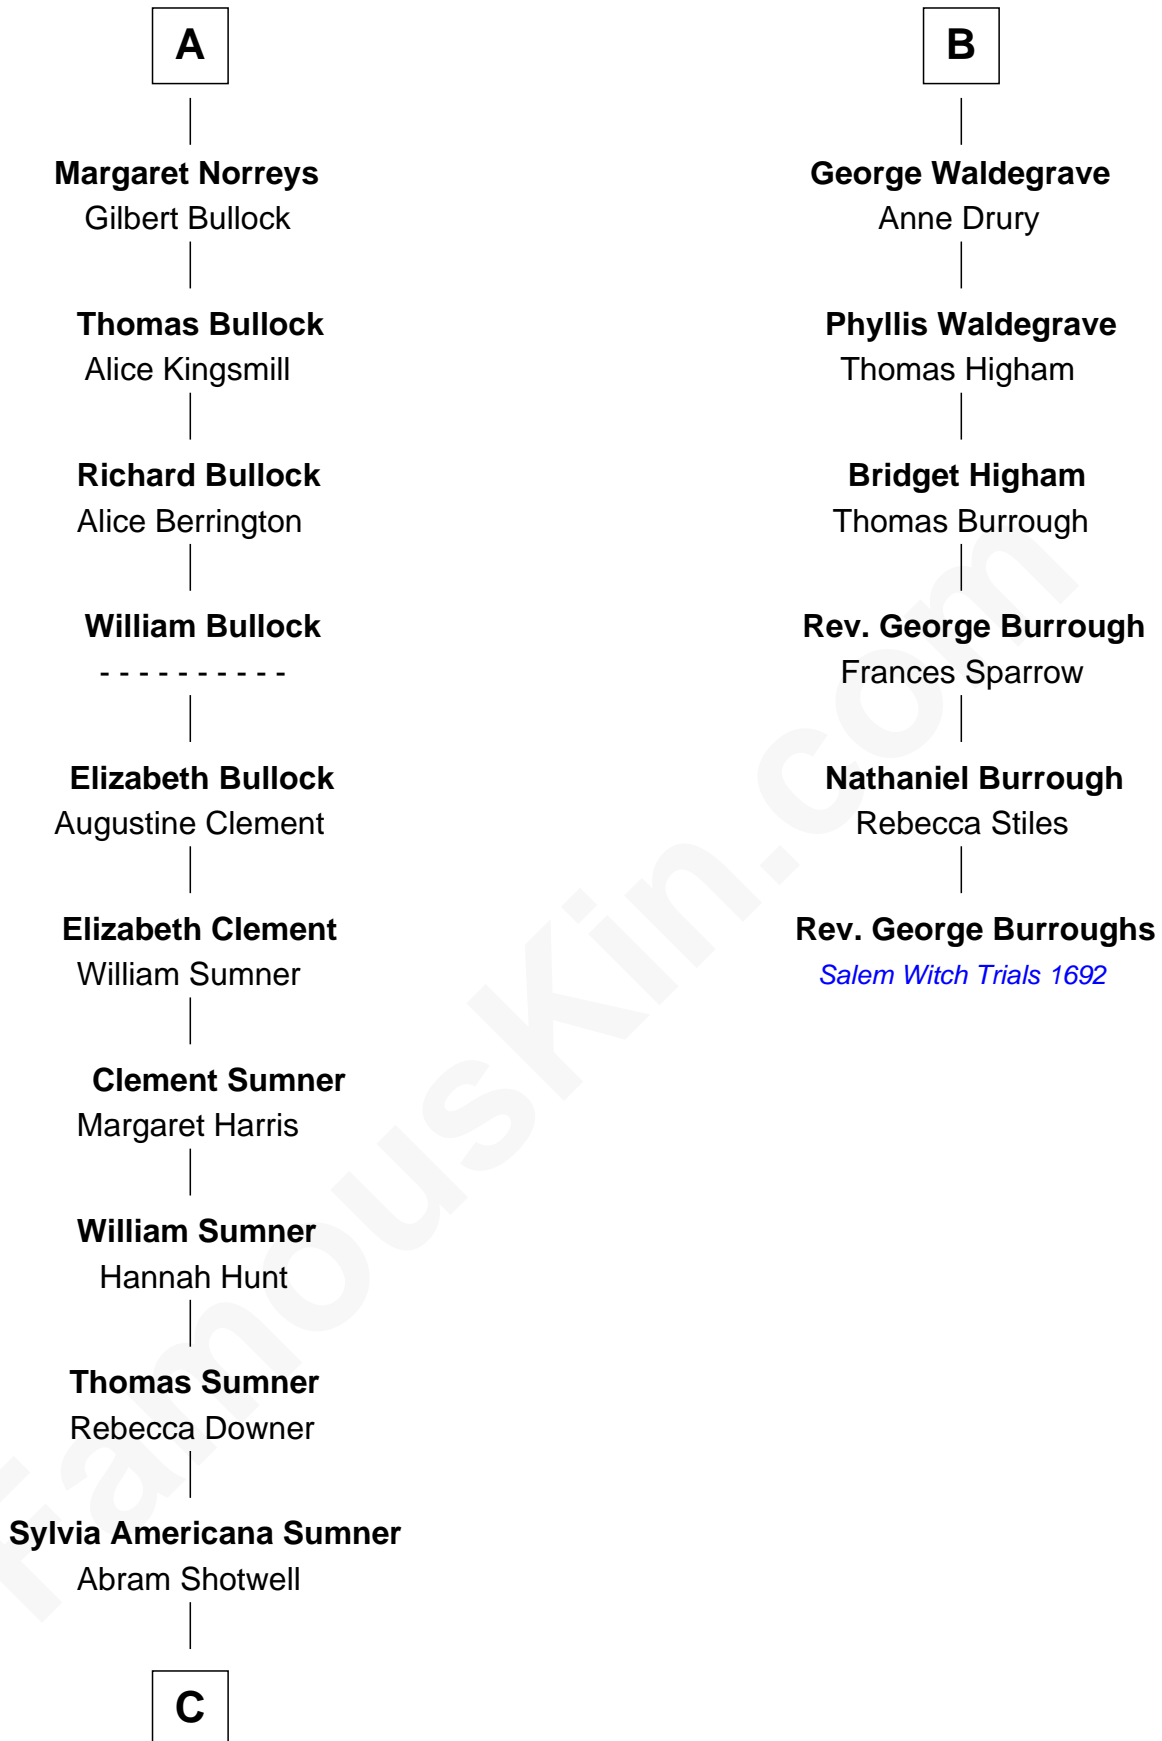

FamousKin.com Relationship Chart of

Alan Ladd
Movie Actor

12th cousin 8 times removed of

Rev. George Burroughs
Executed for Witchcraft, Salem 1692

C

—
Nancy Shotwell

Alvaro Ladd

—
Oscar F. Ladd

Julia Henrietta Meigs

—
Alan Harwood Ladd

Selina Raleigh

—
Alan Ladd

Movie Actor

FamousKin.com