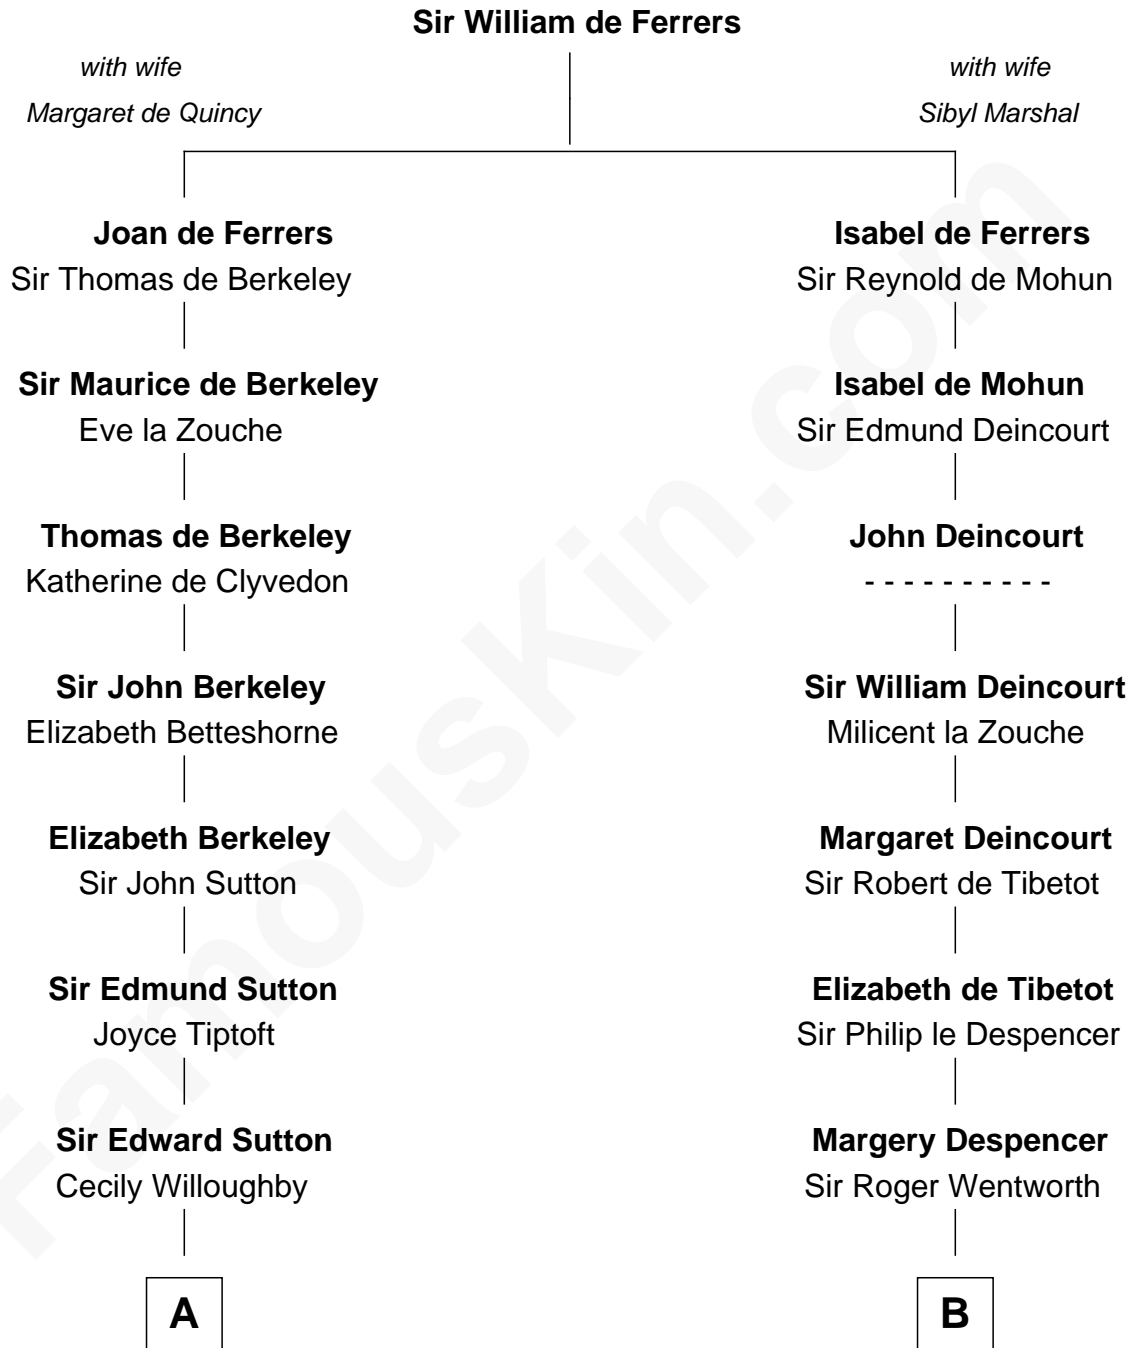

FamousKin.com

Relationship Chart of

Alan Ladd

Movie Actor

14th cousin 7 times removed of

Rev. George Burroughs
Executed for Witchcraft, Salem 1692

C

—
Josiah Ladd

Nancy Ladd

—
Alvaro Ladd

Nancy Shotwell

—
Oscar F. Ladd

Julia Henrietta Meigs

—
Alan Harwood Ladd

Selina Raleigh

—
Alan Ladd