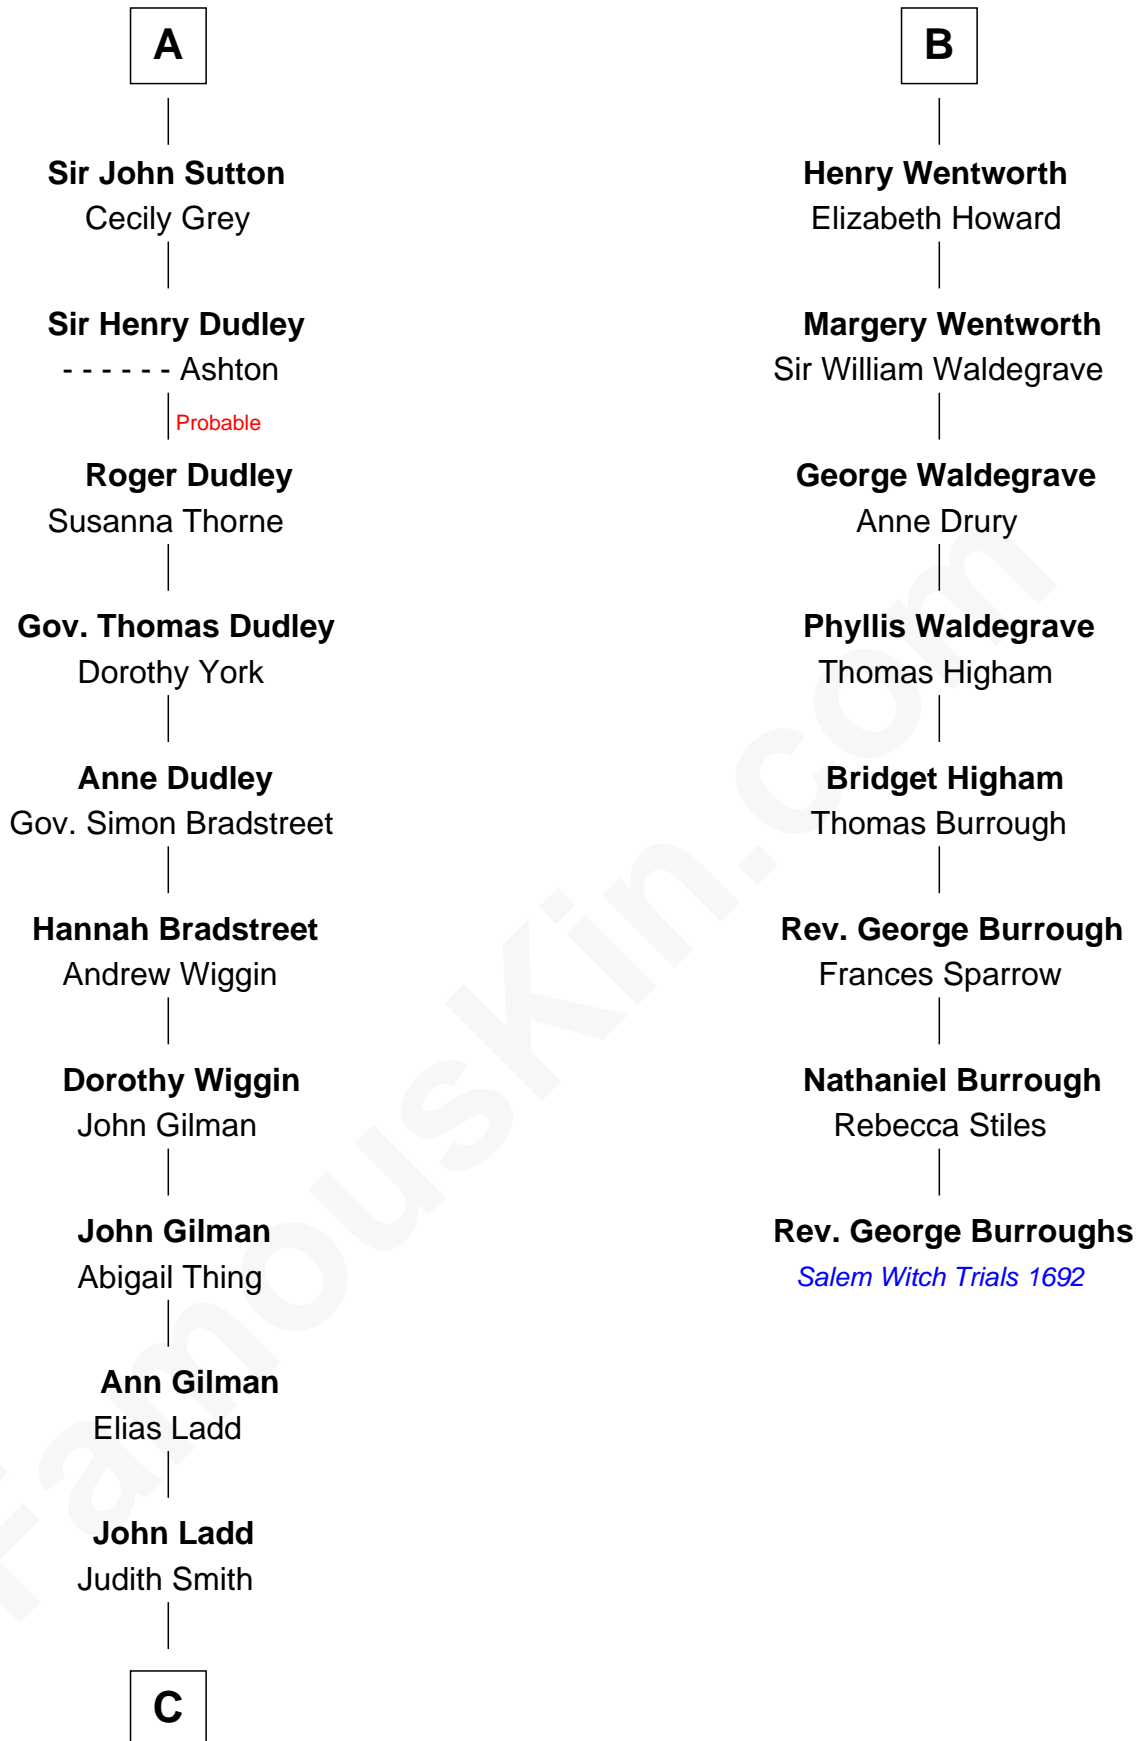

FamousKin.com

Relationship Chart of

Alan Ladd

Movie Actor

14th cousin 7 times removed of

Rev. George Burroughs
Executed for Witchcraft, Salem 1692

C

—
Josiah Ladd

Nancy Ladd

—
Alvaro Ladd

Nancy Shotwell

—
Oscar F. Ladd

Julia Henrietta Meigs

—
Alan Harwood Ladd

Selina Raleigh

—
Alan Ladd