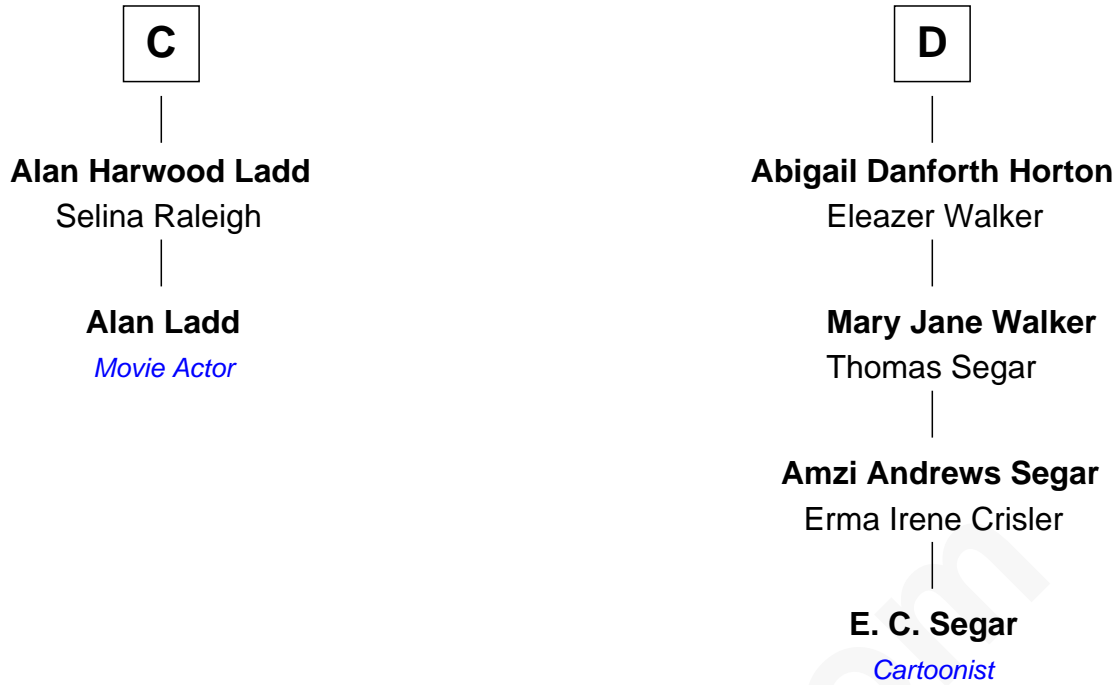

E. C. Segar photo by [U. S. War Stamp Council](#)