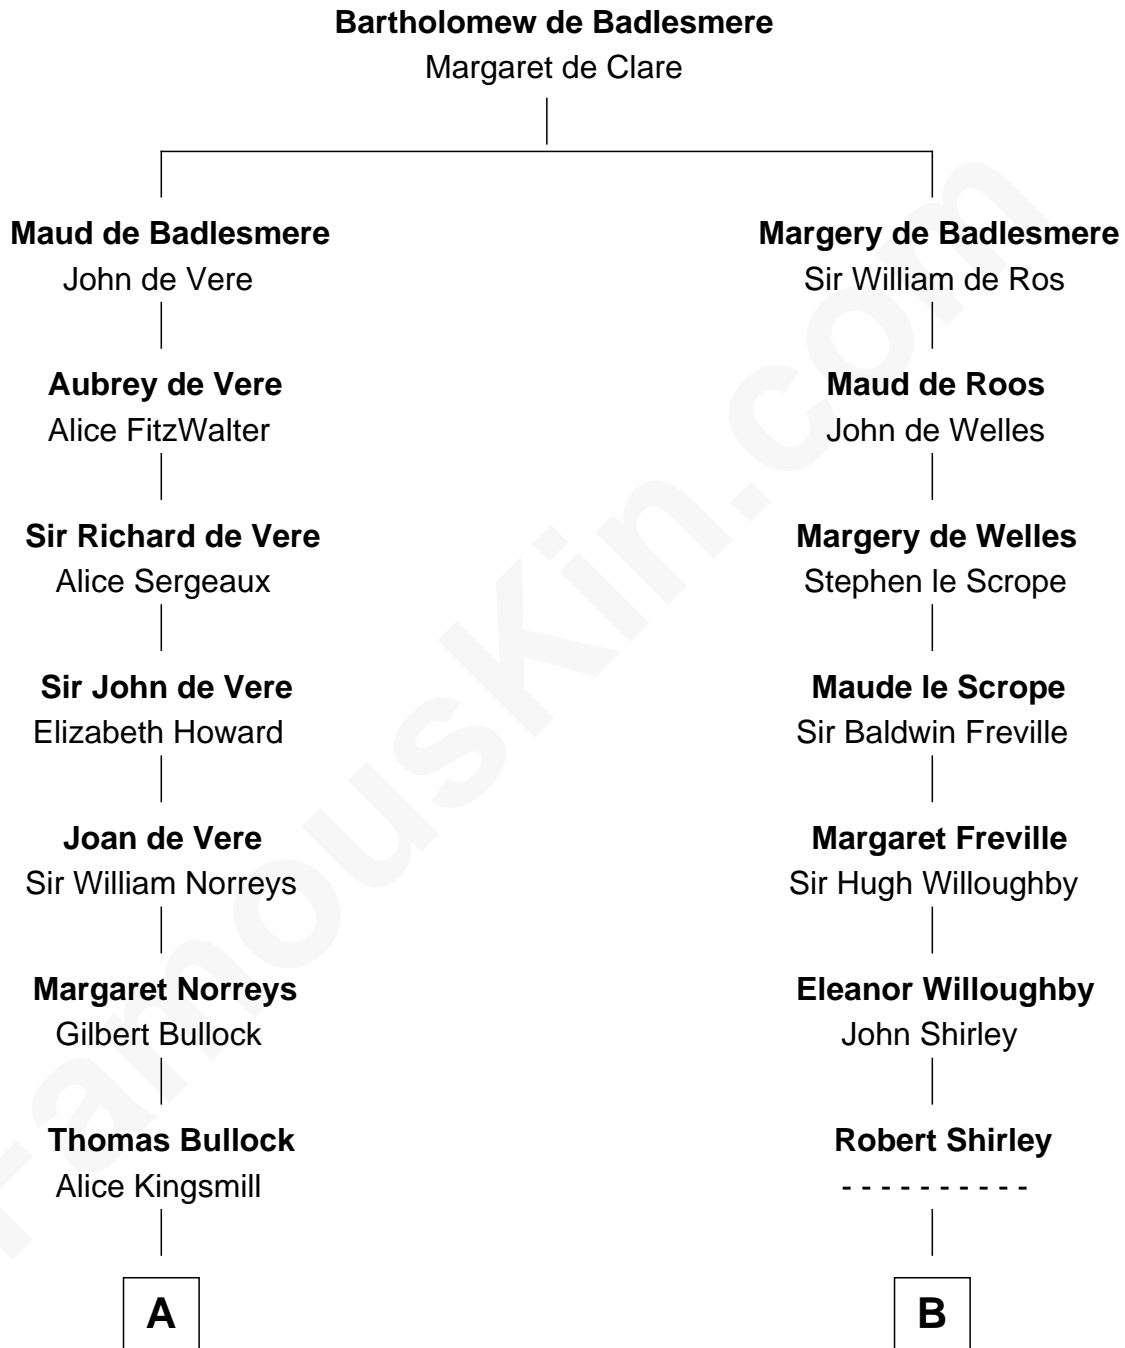

FamousKin.com Relationship Chart of

Alan Ladd

Movie Actor

18th cousin of

William Henry Moore

Co-Founder, U.S. Steel and Nabisco

C

Alan Harwood Ladd

Selina Raleigh

Alan Ladd

Movie Actor

D

Rachael Arvilla Beckwith

Nathaniel Ford Moore

William Henry Moore

Co-Founder, U.S. Steel and Nabisco