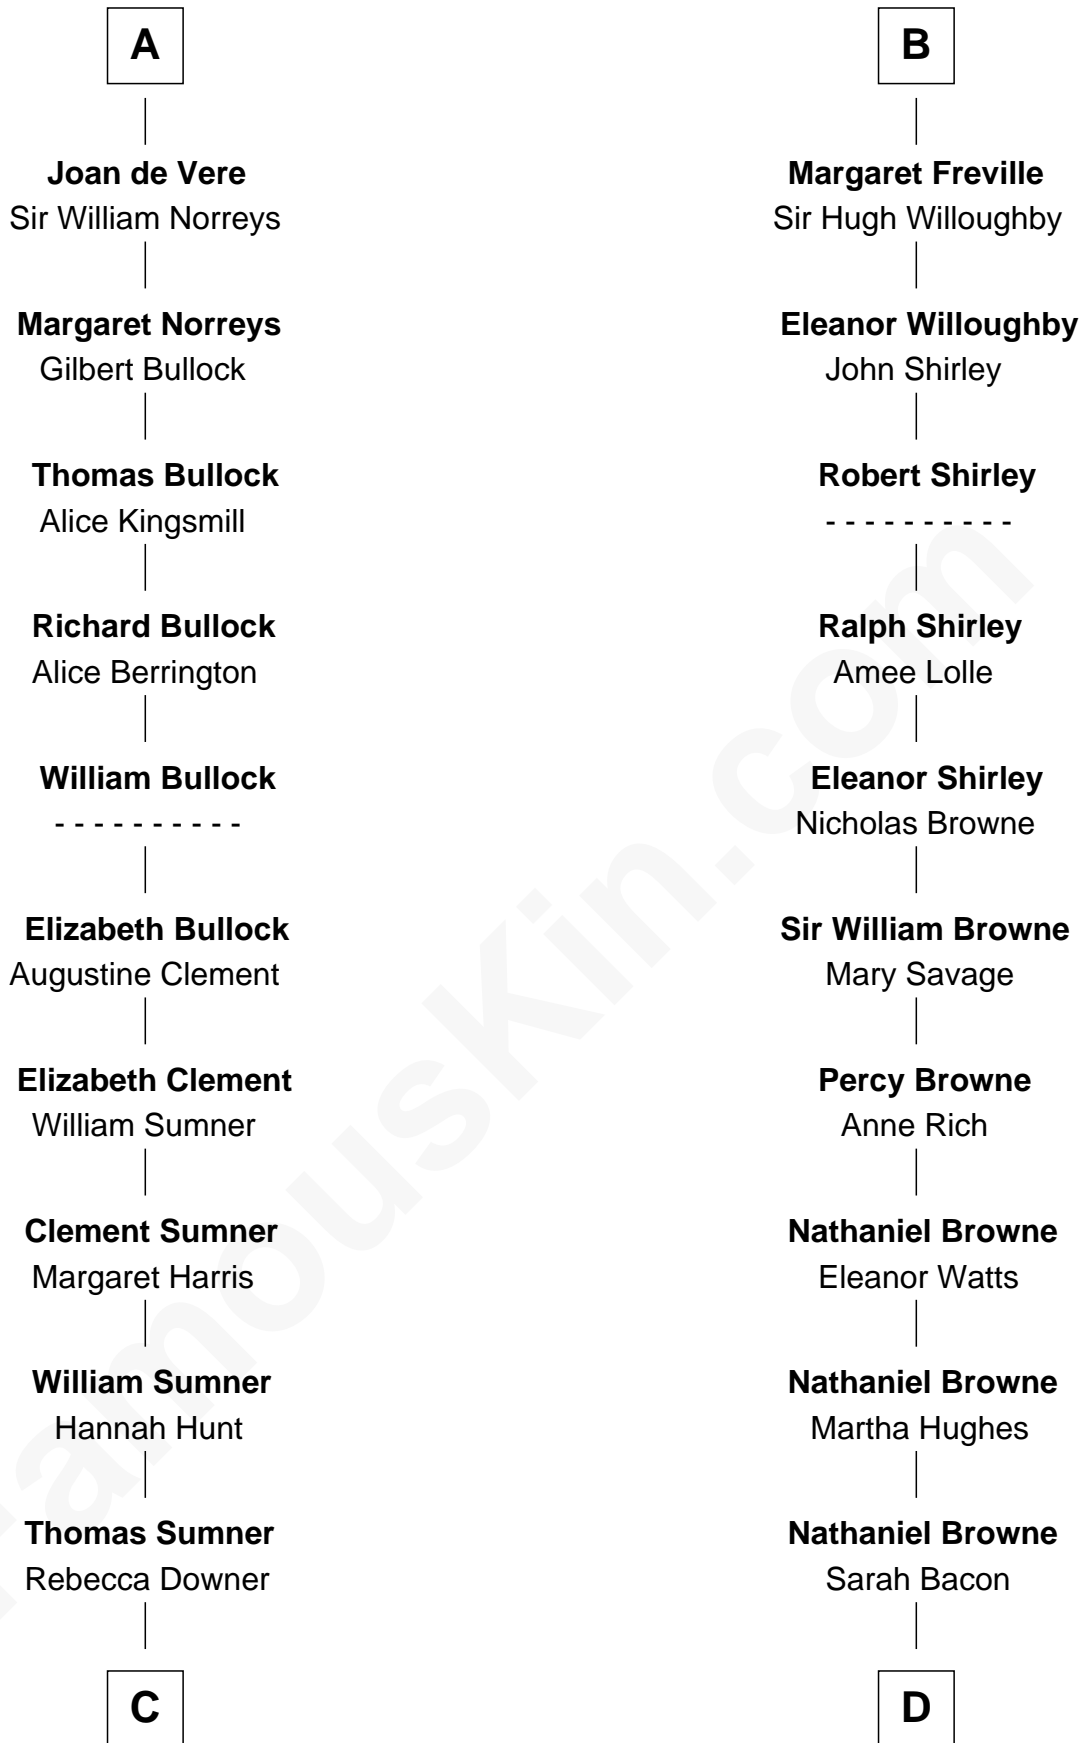

# FamousKin.com Relationship Chart of

**Alan Ladd**

*Movie Actor*

21st cousin of

**William Henry Moore**

*Co-Founder, U.S. Steel and Nabisco*

**Sir William Longespee**

*Ela of Salisbury*

**C**

**Sylvia Americana Sumner**

Abram Shotwell

**Nancy Shotwell**

Alvaro Ladd

**Oscar F. Ladd**

Julia Henrietta Meigs

**Alan Harwood Ladd**

Selina Raleigh

**Alan Ladd**

*Movie Actor*

**D**

**Sarah Browne**

George Beckwith

**George Beckwith**

Rachel Marsh

**George Beckwith**

Mary Bradley

**Rachael Arvilla Beckwith**

Nathaniel Ford Moore

**William Henry Moore**

*Co-Founder, U.S. Steel and Nabisco*