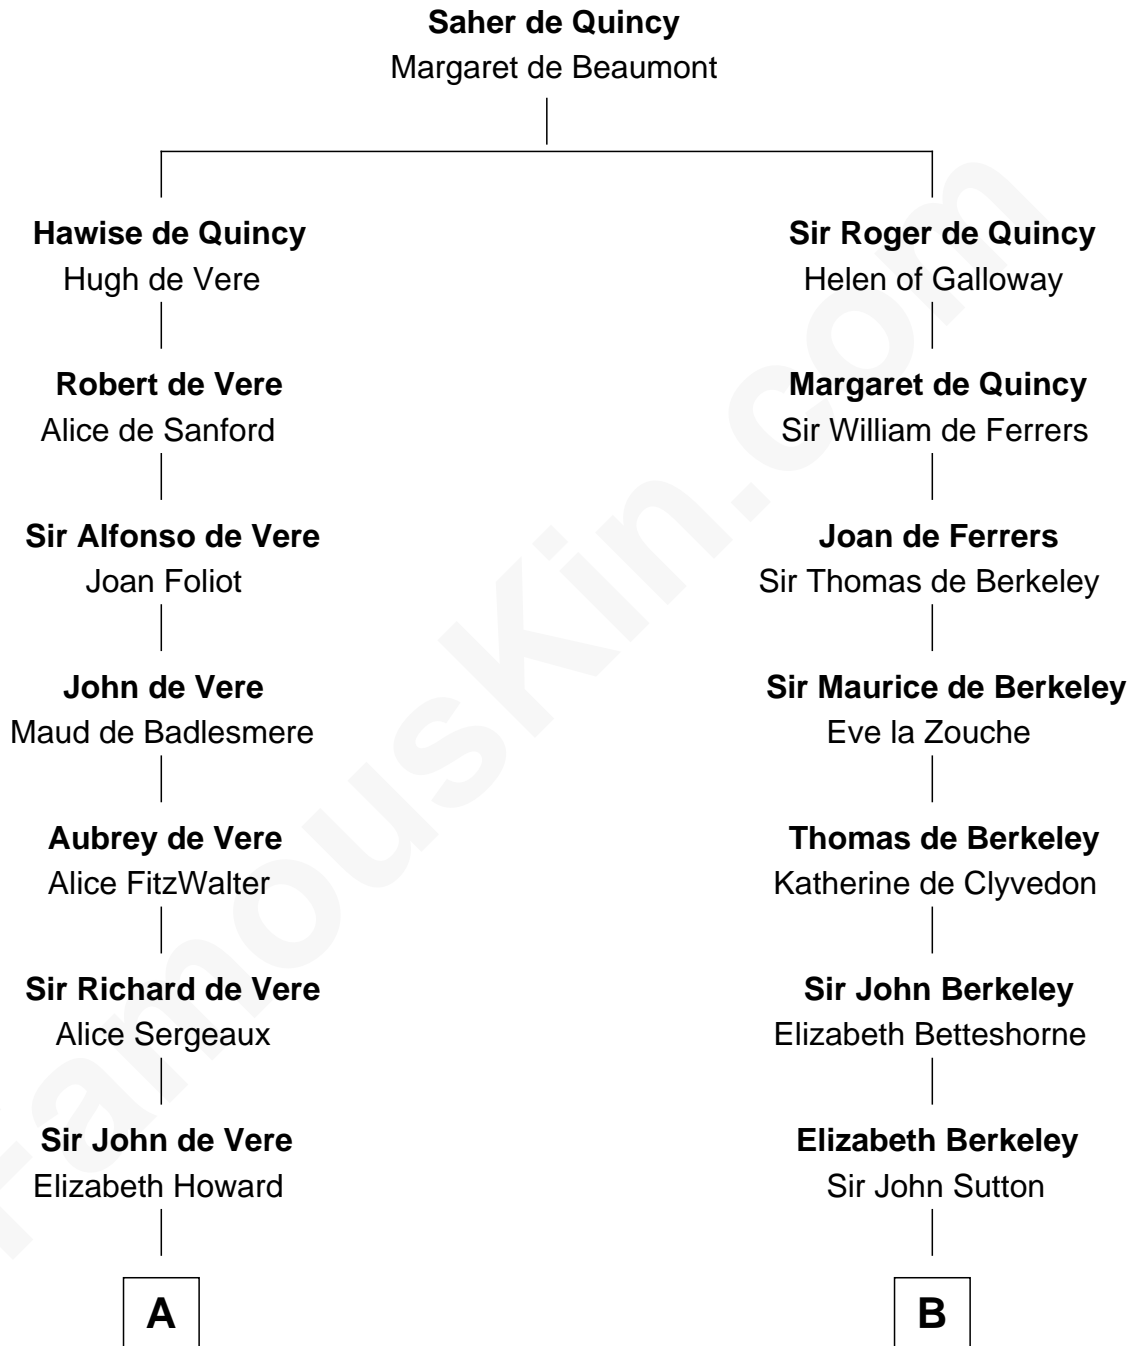

FamousKin.com Relationship Chart of

Alan Ladd

Movie Actor

18th cousin 3 times removed of

John Taylor Gilman

5th Governor of New Hampshire

C

Sylvia Americana Sumner

Abram Shotwell

Nancy Shotwell

Alvaro Ladd

Oscar F. Ladd

Julia Henrietta Meigs

Alan Harwood Ladd

Selina Raleigh

Alan Ladd

Movie Actor

D

Ann Taylor

Nicholas Gilman

John Taylor Gilman

5th Governor of New Hampshire

FamousKin.com