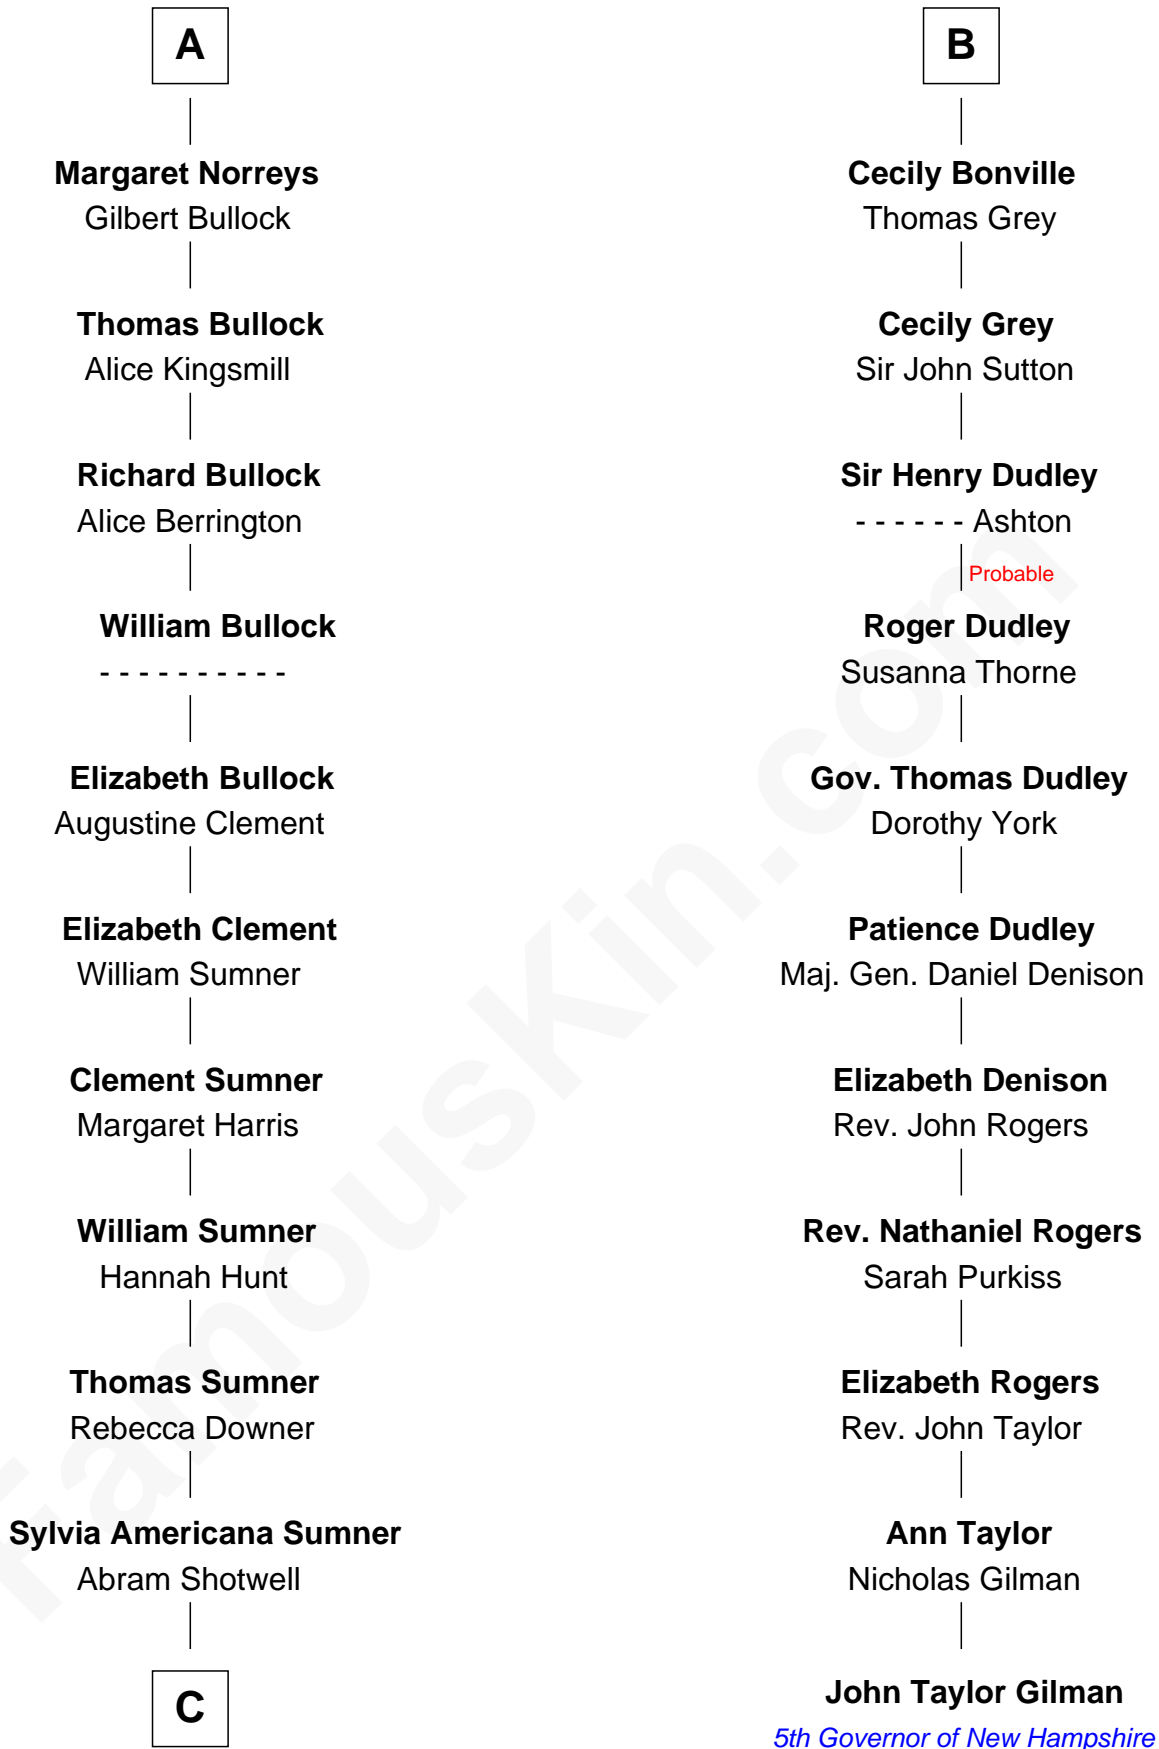

FamousKin.com

Relationship Chart of

Alan Ladd

Movie Actor

17th cousin 3 times removed of

John Taylor Gilman
5th Governor of New Hampshire

C

—
Nancy Shotwell

Alvaro Ladd

—
Oscar F. Ladd

Julia Henrietta Meigs

—
Alan Harwood Ladd

Selina Raleigh

—
Alan Ladd

Movie Actor

FamousKin.com