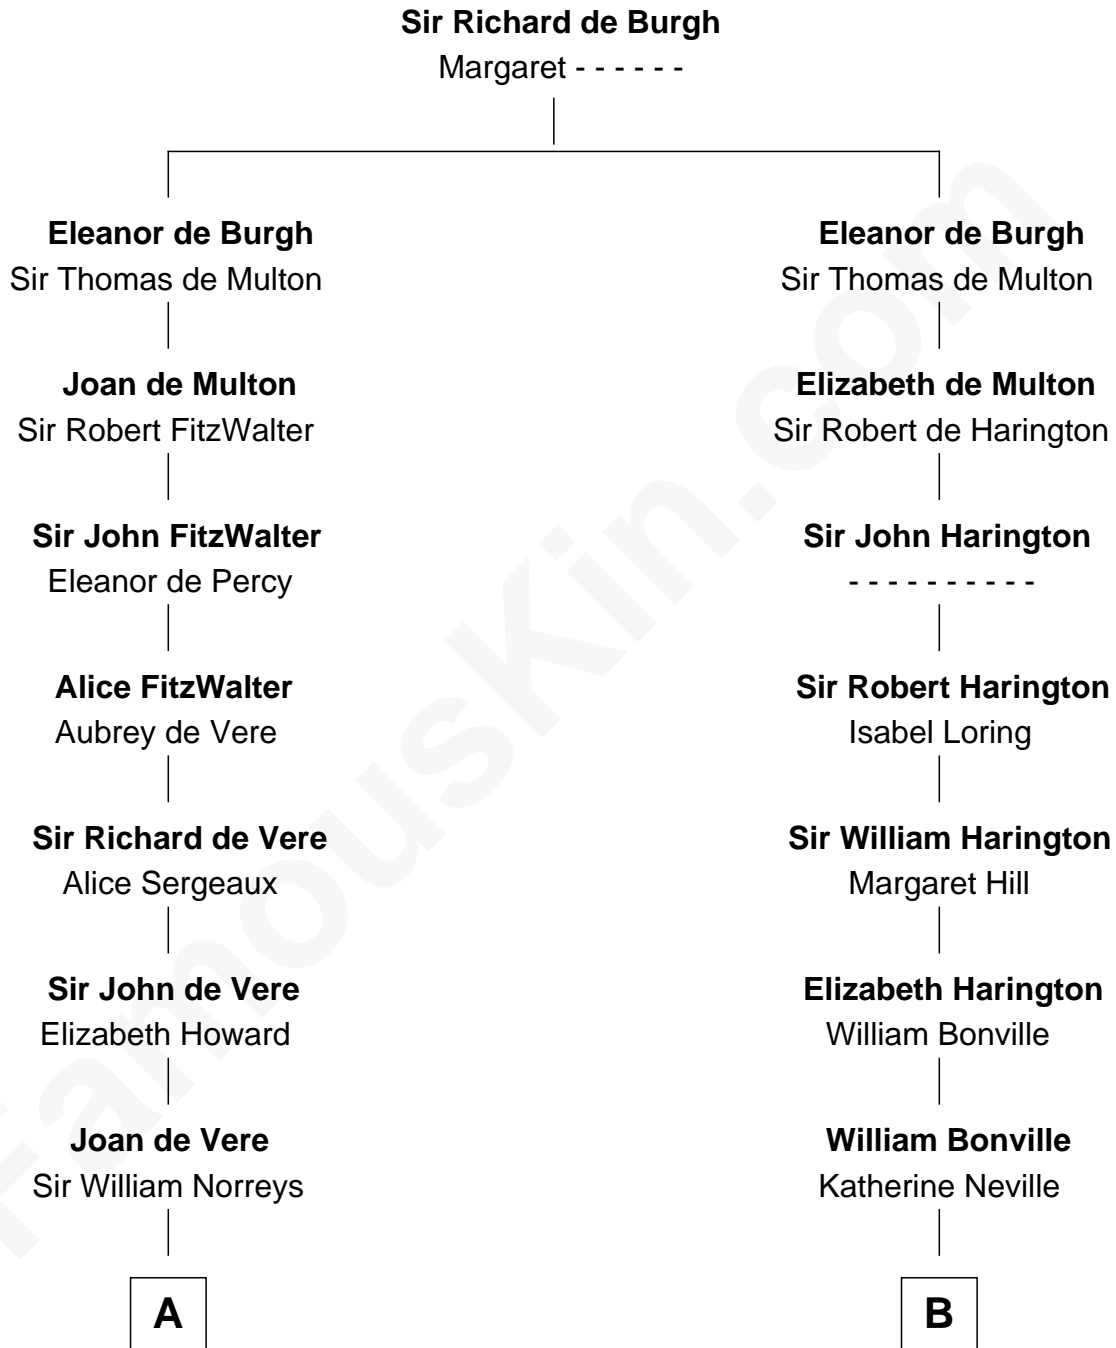

FamousKin.com

Relationship Chart of

Alan Ladd

Movie Actor

17th cousin 3 times removed of

John Taylor Gilman
5th Governor of New Hampshire

C

—
Nancy Shotwell

Alvaro Ladd

—
Oscar F. Ladd

Julia Henrietta Meigs

—
Alan Harwood Ladd

Selina Raleigh

—
Alan Ladd

Movie Actor

FamousKin.com