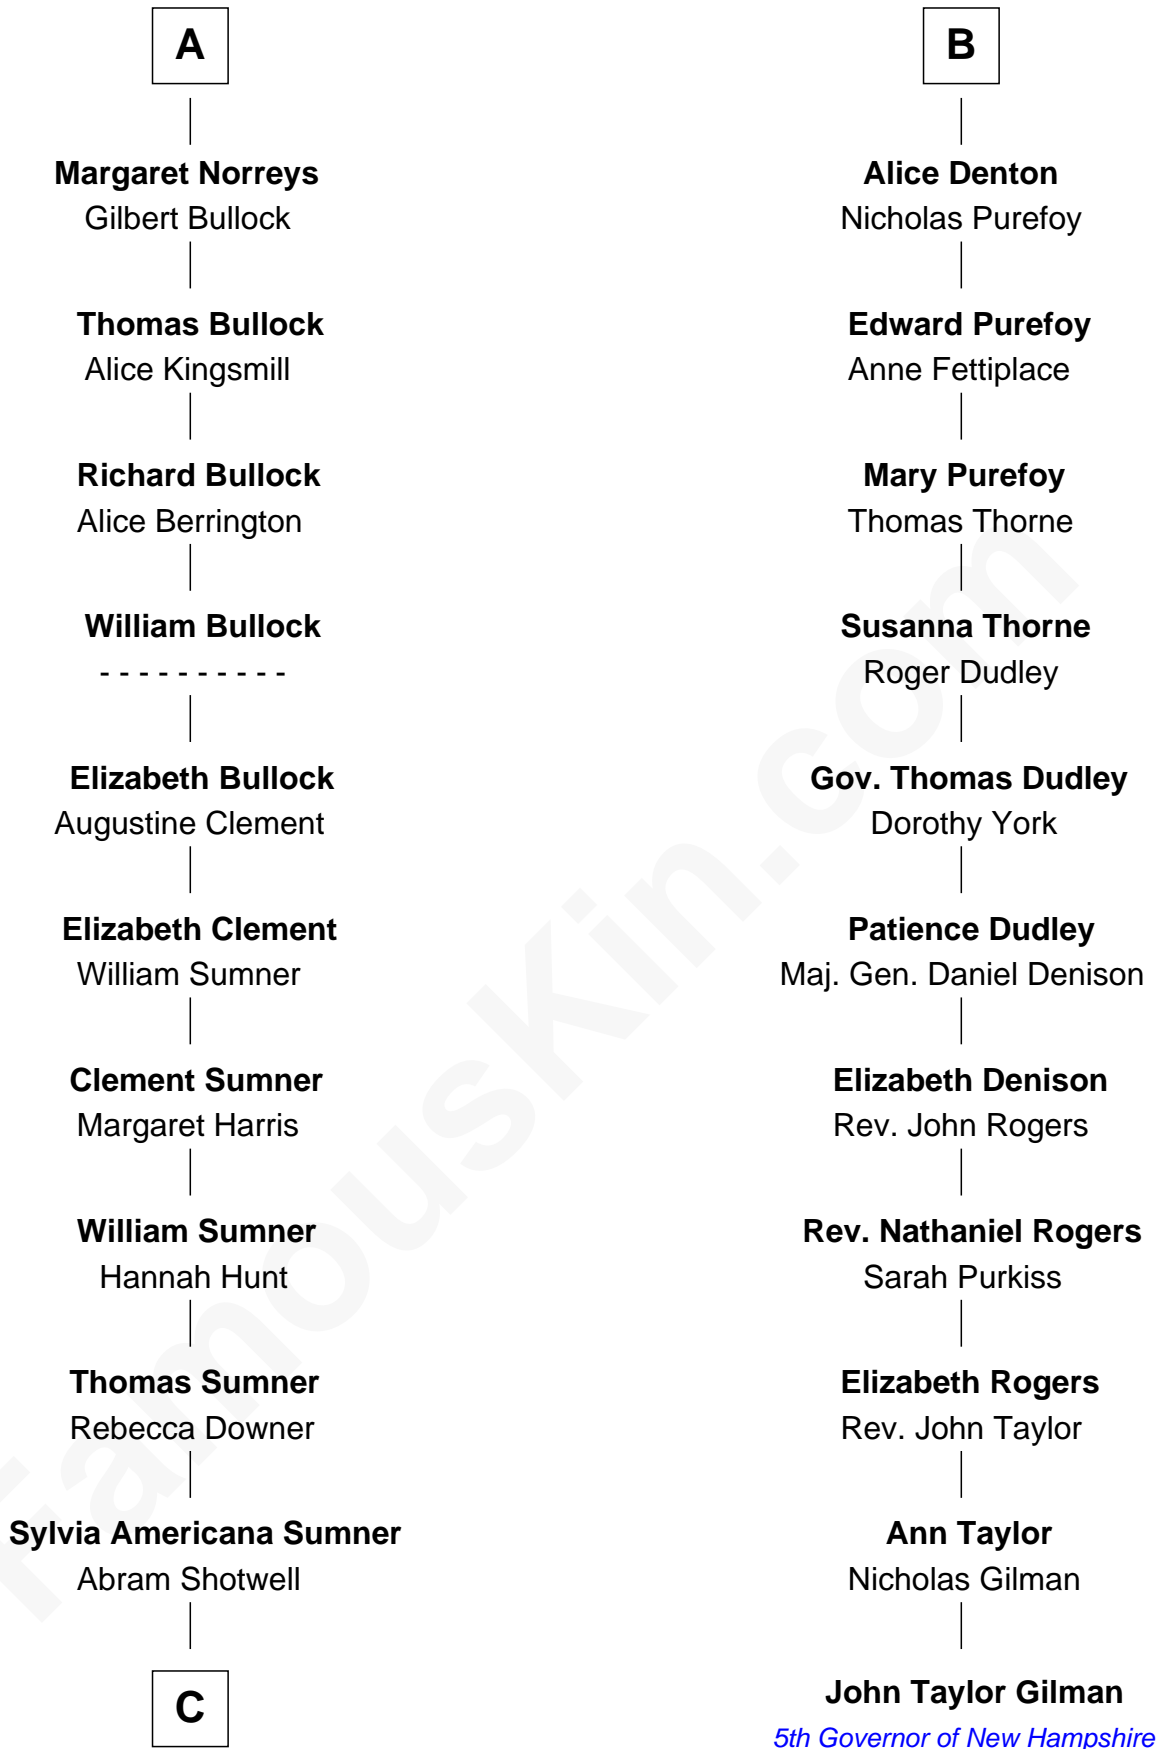

# FamousKin.com Relationship Chart of

**Alan Ladd**  
*Movie Actor*

17th cousin 3 times removed of

**John Taylor Gilman**  
*5th Governor of New Hampshire*

**Sir Richard of Cornwall**

Joan - - - - -

**C**

—  
**Nancy Shotwell**

Alvaro Ladd

—  
**Oscar F. Ladd**

Julia Henrietta Meigs

—  
**Alan Harwood Ladd**

Selina Raleigh

—  
**Alan Ladd**

*Movie Actor*

FamousKin.com