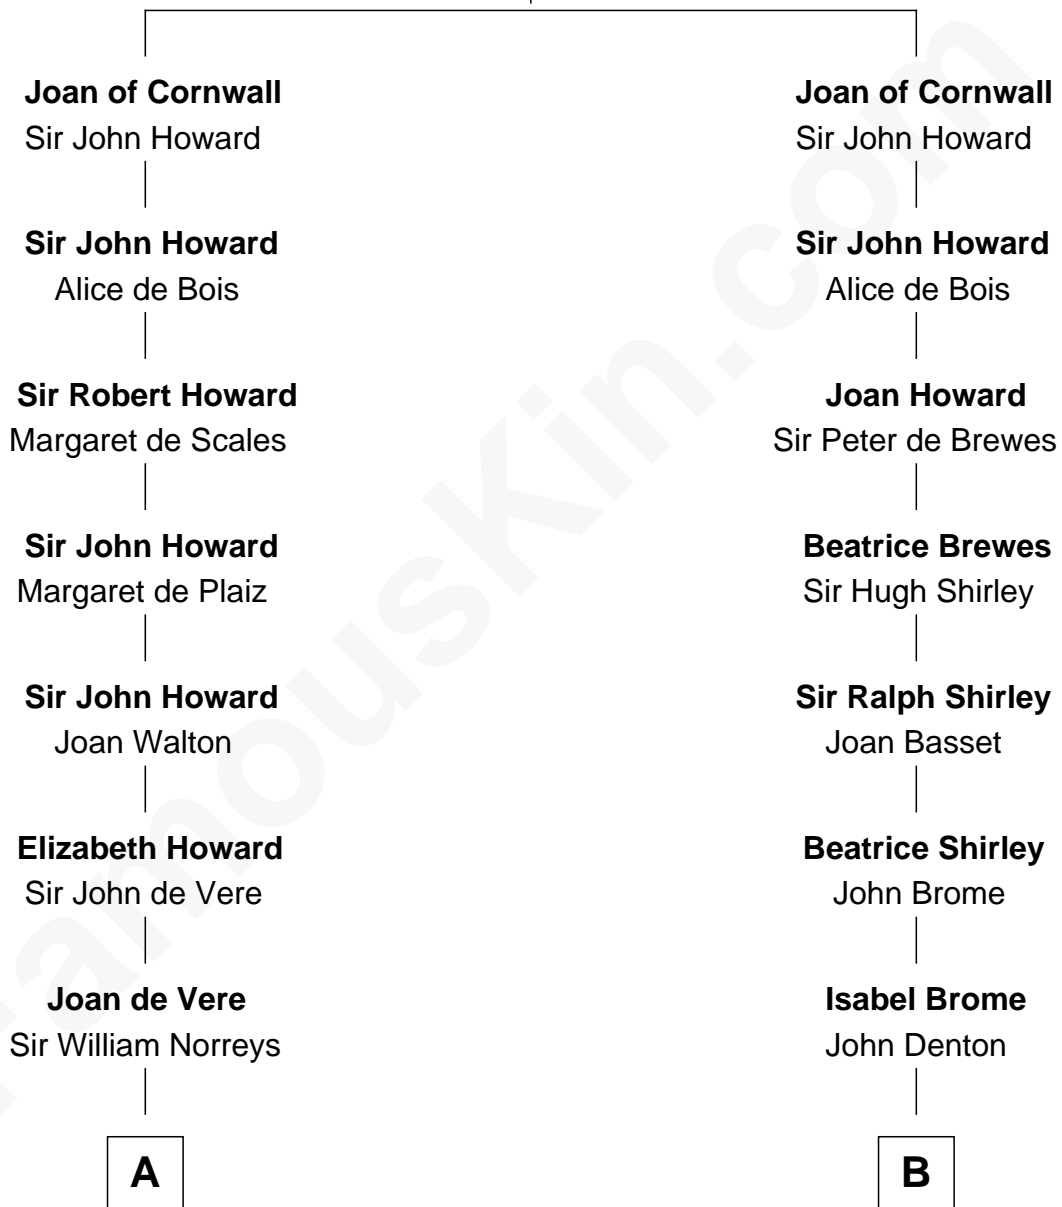

# FamousKin.com Relationship Chart of

**Alan Ladd**  
*Movie Actor*

17th cousin 3 times removed of

**John Taylor Gilman**  
*5th Governor of New Hampshire*

**Sir Richard of Cornwall**

Joan - - - - -

**C**

—  
**Nancy Shotwell**

Alvaro Ladd

—  
**Oscar F. Ladd**

Julia Henrietta Meigs

—  
**Alan Harwood Ladd**

Selina Raleigh

—  
**Alan Ladd**

*Movie Actor*

FamousKin.com