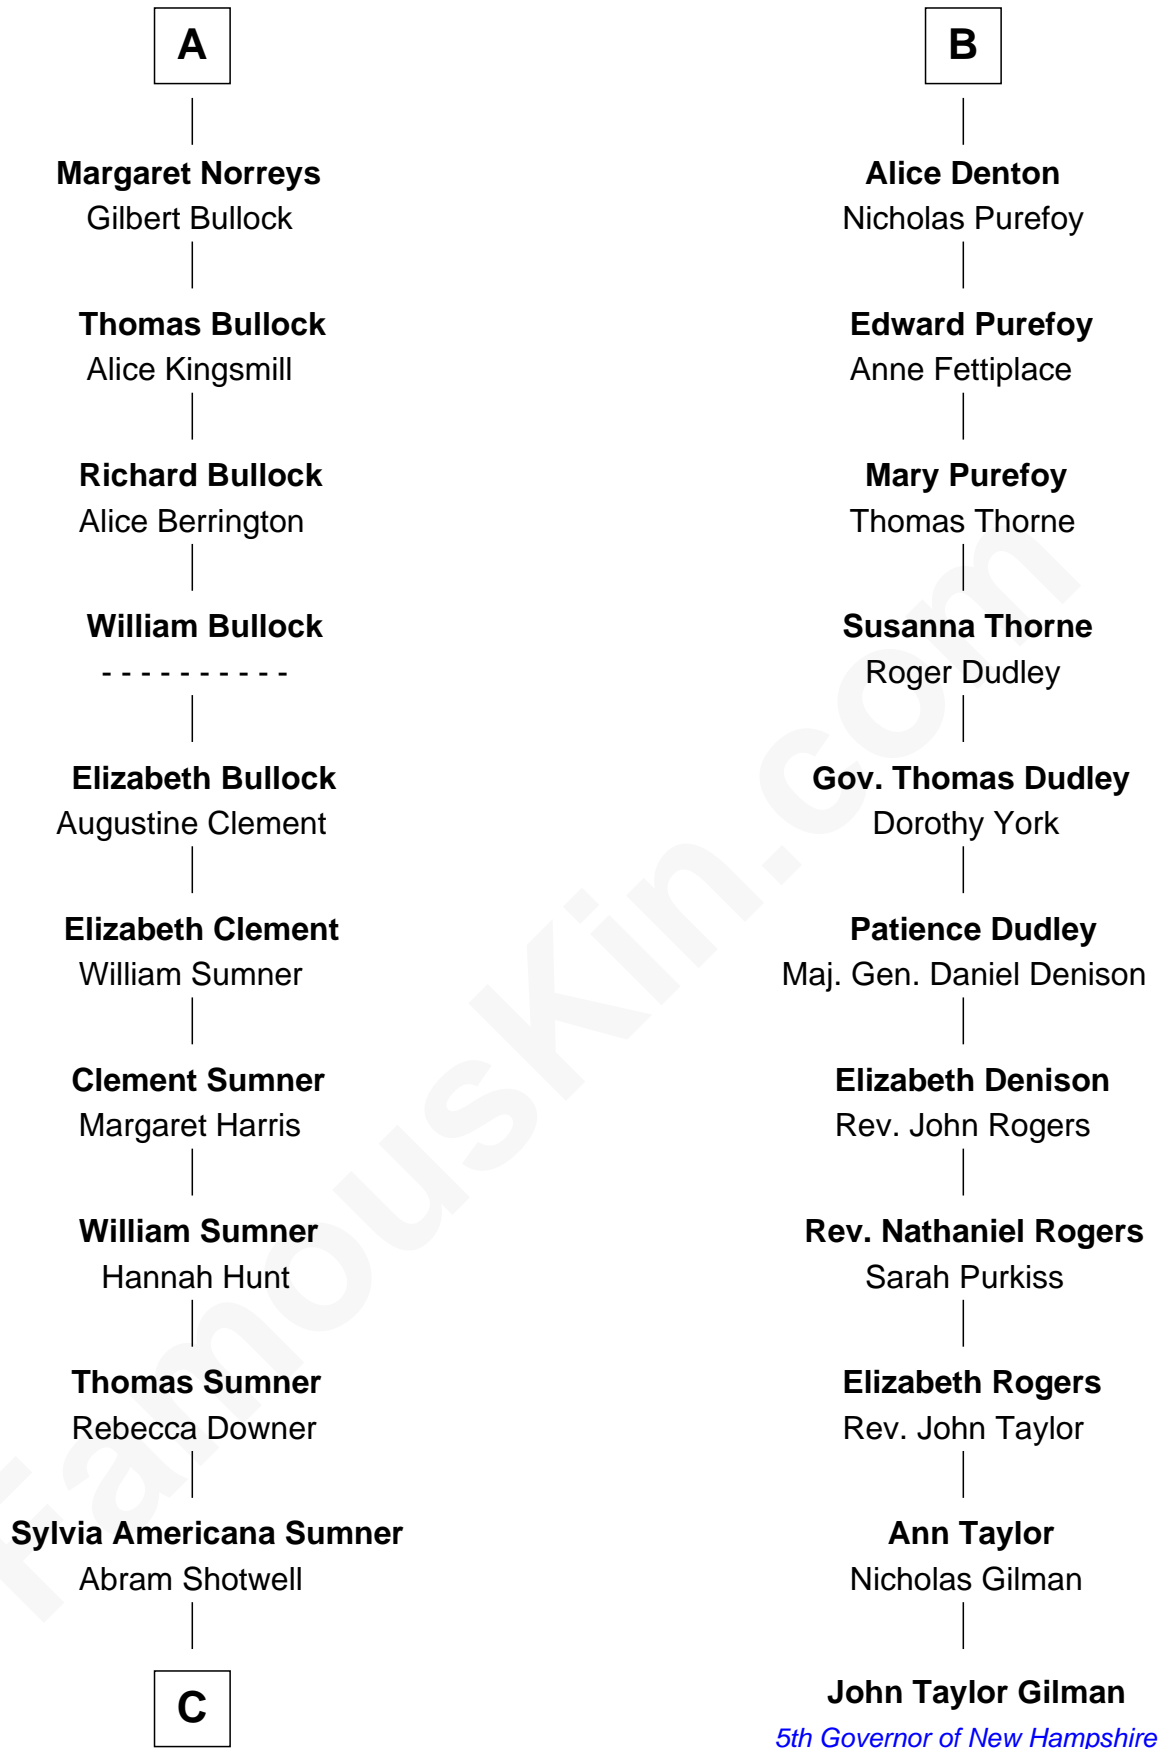

FamousKin.com Relationship Chart of

Alan Ladd
Movie Actor

17th cousin 3 times removed of

John Taylor Gilman
5th Governor of New Hampshire

Sir William le Latimer

C

—
Nancy Shotwell

Alvaro Ladd

—
Oscar F. Ladd

Julia Henrietta Meigs

—
Alan Harwood Ladd

Selina Raleigh

—
Alan Ladd

Movie Actor

FamousKin.com