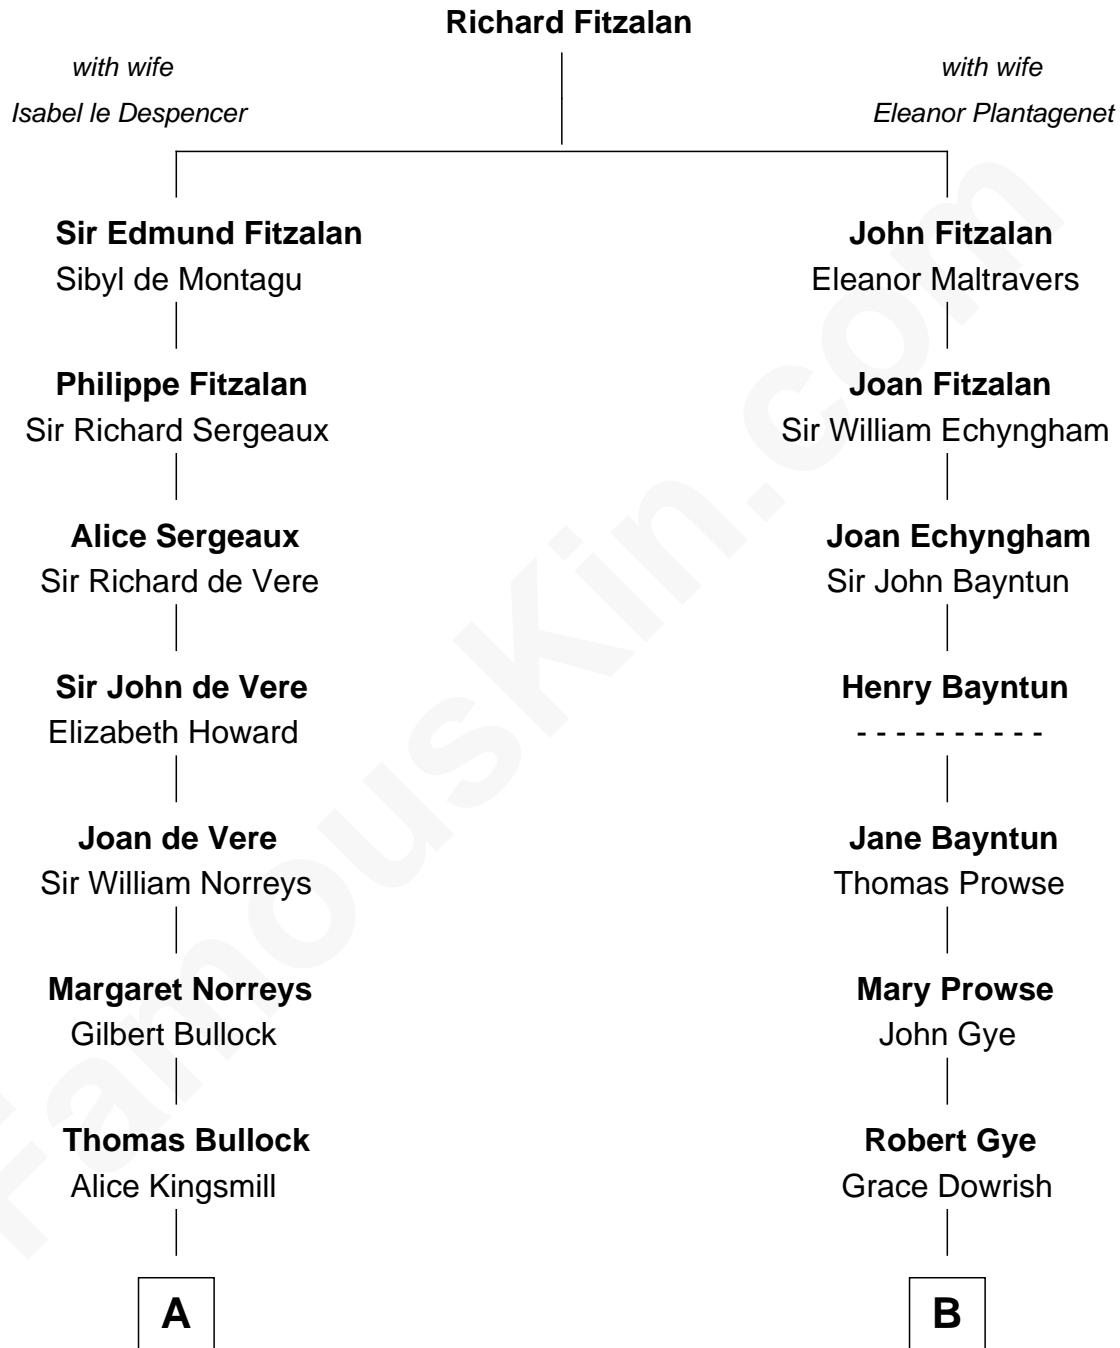

FamousKin.com Relationship Chart of

Alan Ladd
Movie Actor

15th cousin 3 times removed of

Melville Fuller
8th Chief Justice of the U.S. Supreme Court

C

—
Alan Harwood Ladd

Selina Raleigh

—
Alan Ladd

Movie Actor

FamousKin.com