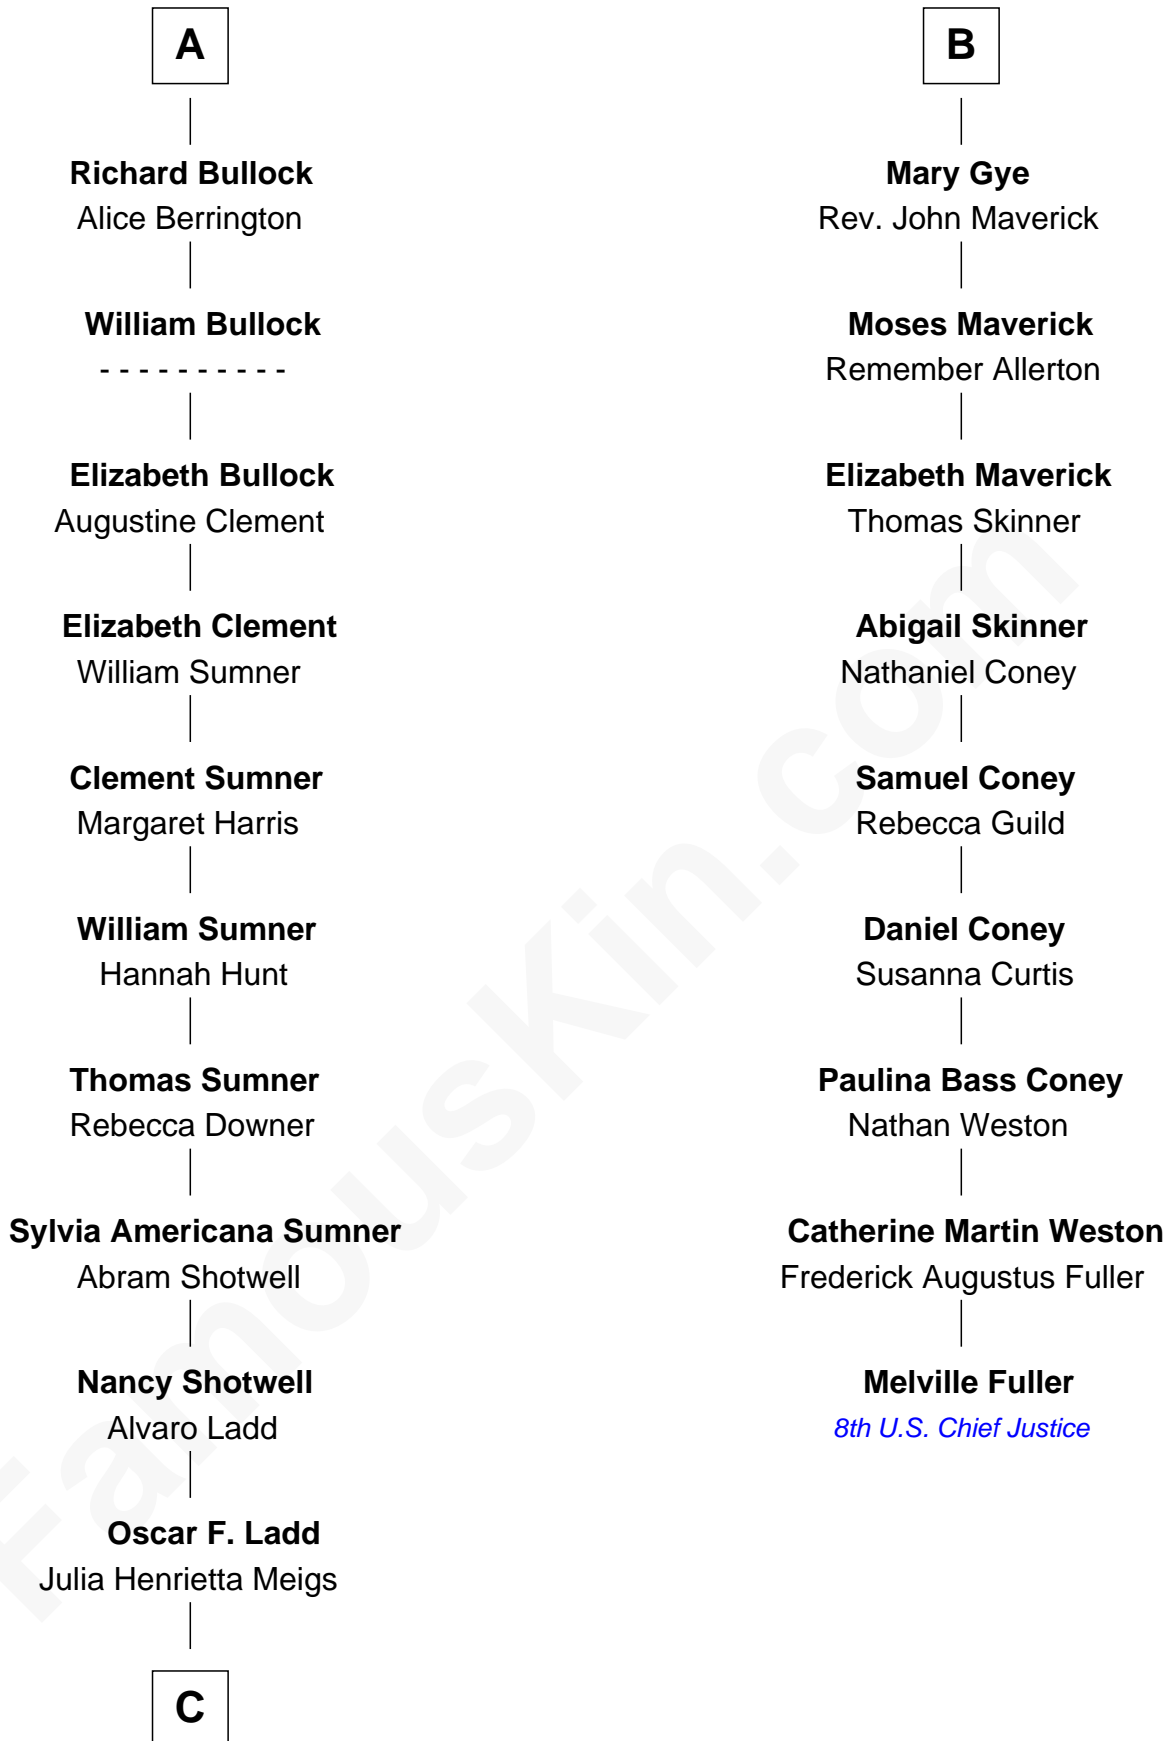

FamousKin.com Relationship Chart of

Alan Ladd
Movie Actor

15th cousin 3 times removed of

Melville Fuller
8th Chief Justice of the U.S. Supreme Court

C

—
Alan Harwood Ladd

Selina Raleigh

—
Alan Ladd

Movie Actor

FamousKin.com