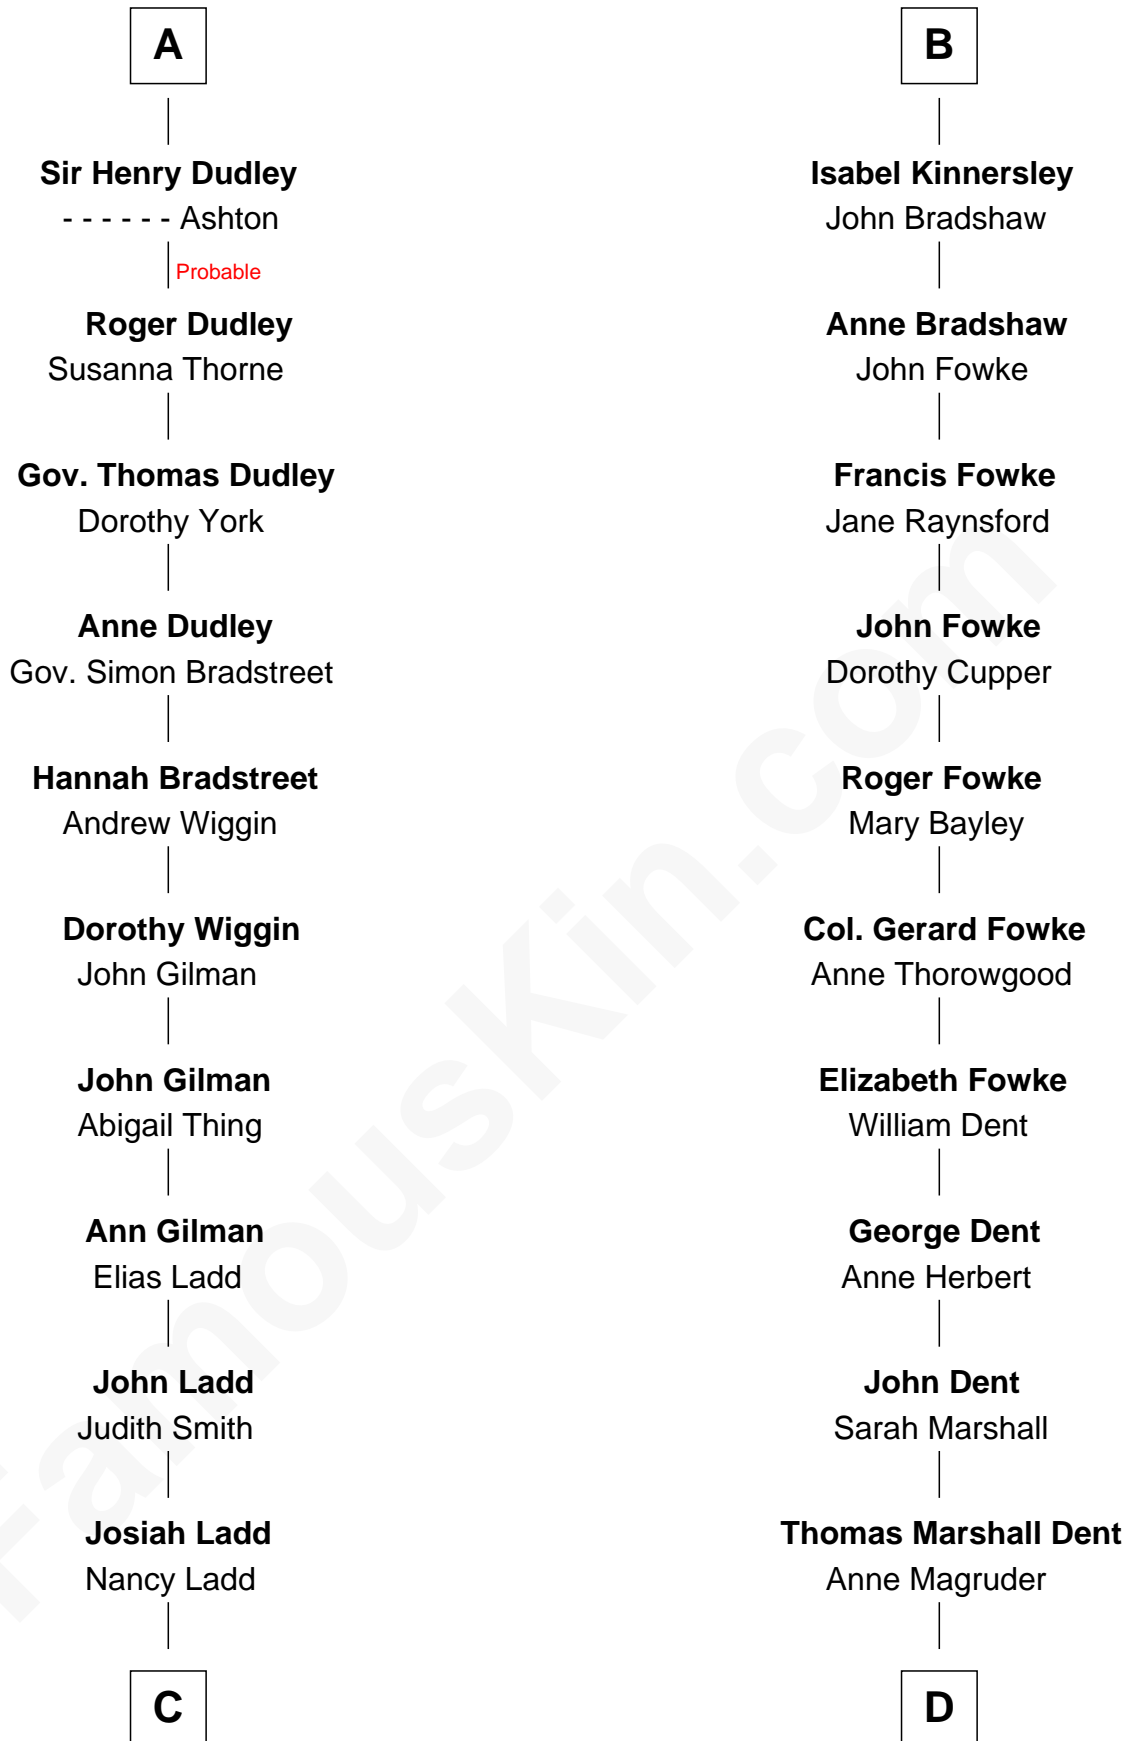

FamousKin.com Relationship Chart of

Alan Ladd

Movie Actor

20th cousin of

Ben Ames Williams

Novelist and Short Story Author

Sir William de Ros
Margery de Badlesmere

Thomas de Ros
Beatrice de Stafford

Margaret de Ros
Sir Reynold Grey

Margaret Grey
Sir William Bonville

William Bonville
Elizabeth Harington

William Bonville
Katherine Neville

Cecily Bonville
Thomas Grey

Cecily Grey
Sir John Sutton

A

Maud de Roos
John de Welles

Margery de Welles
Stephen le Scrope

Maude le Scrope
Sir Baldwin Freville

Joyce Freville
Sir Roger Aston

Sir Robert Aston
Isabel Brereton

John Aston
Elizabeth Delves

Margaret Aston
John Kinnersley

B

C

Alvaro Ladd
Nancy Shotwell

Oscar F. Ladd
Julia Henrietta Meigs

Alan Harwood Ladd
Selina Raleigh

Alan Ladd
Movie Actor

D

Mary Anna Dent
James Longstreet

Sarah Jane Longstreet
Charles Bingley Ames

Sarah Marshall Ames
Daniel Webster Williams