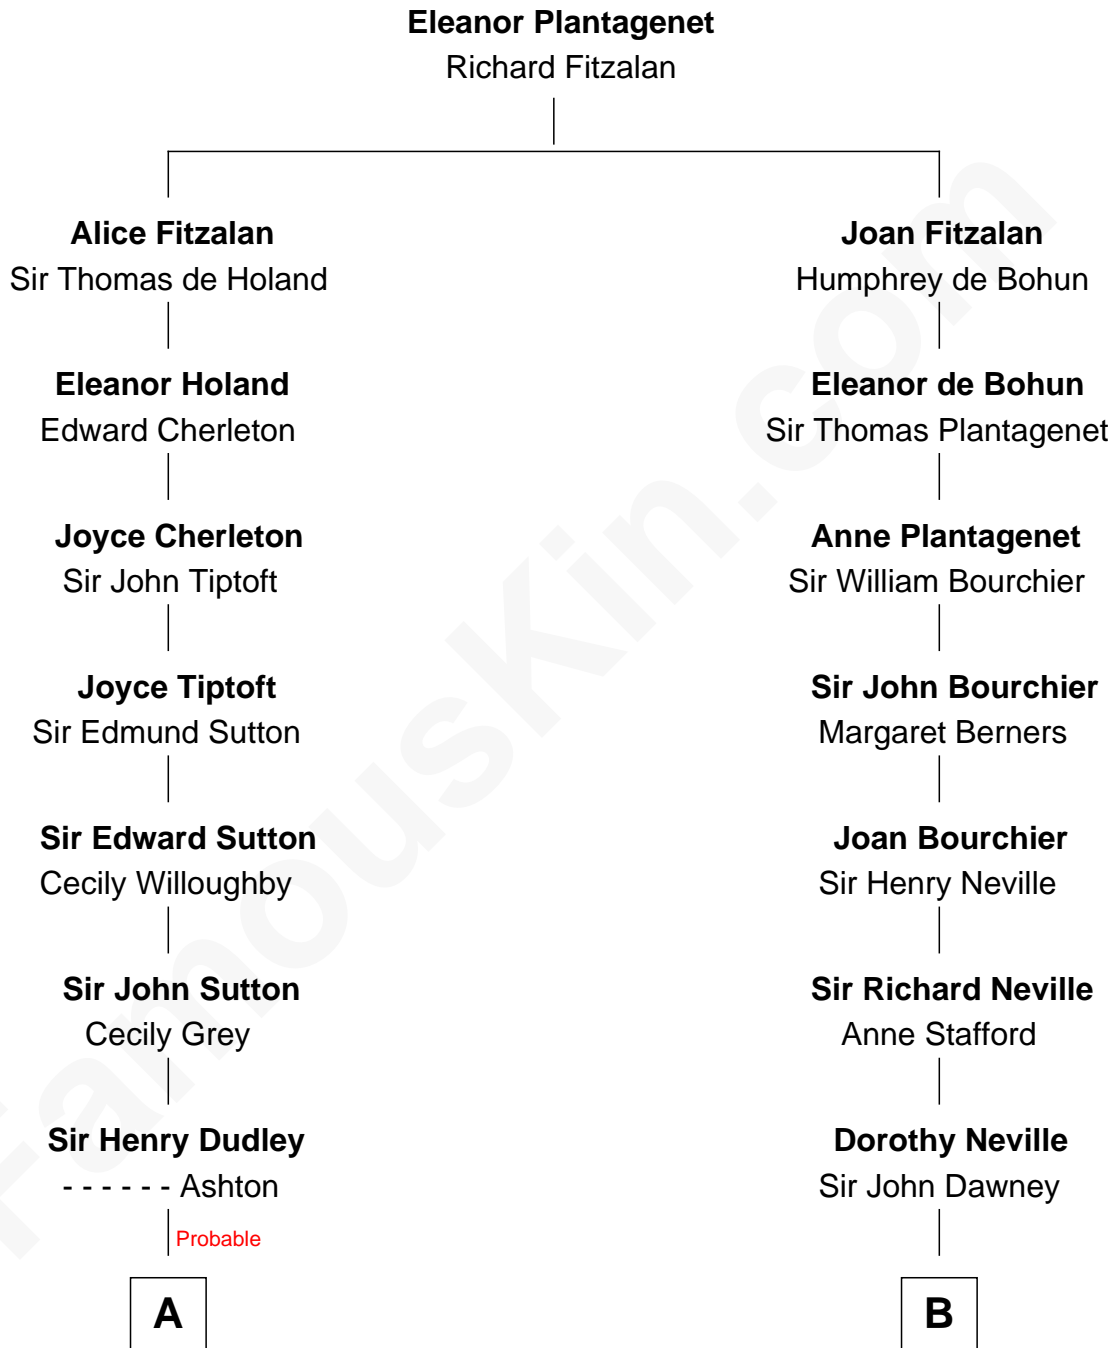

# FamousKin.com Relationship Chart of

**Alan Ladd**  
Movie Actor

19th cousin 1 time removed of

**Jimmy Carter**  
39th U.S. President

**C**

**Oscar F. Ladd**  
Julia Henrietta Meigs

**Alan Harwood Ladd**  
Selina Raleigh

**Alan Ladd**  
*Movie Actor*

**D**

**James E. Pratt**  
Sophronia C. Cowan

**Nina Pratt**  
William Archibald Carter

**Earl Carter**  
Lillian Gordy

**Jimmy Carter**  
*39th U.S. President*

FamousKin.com