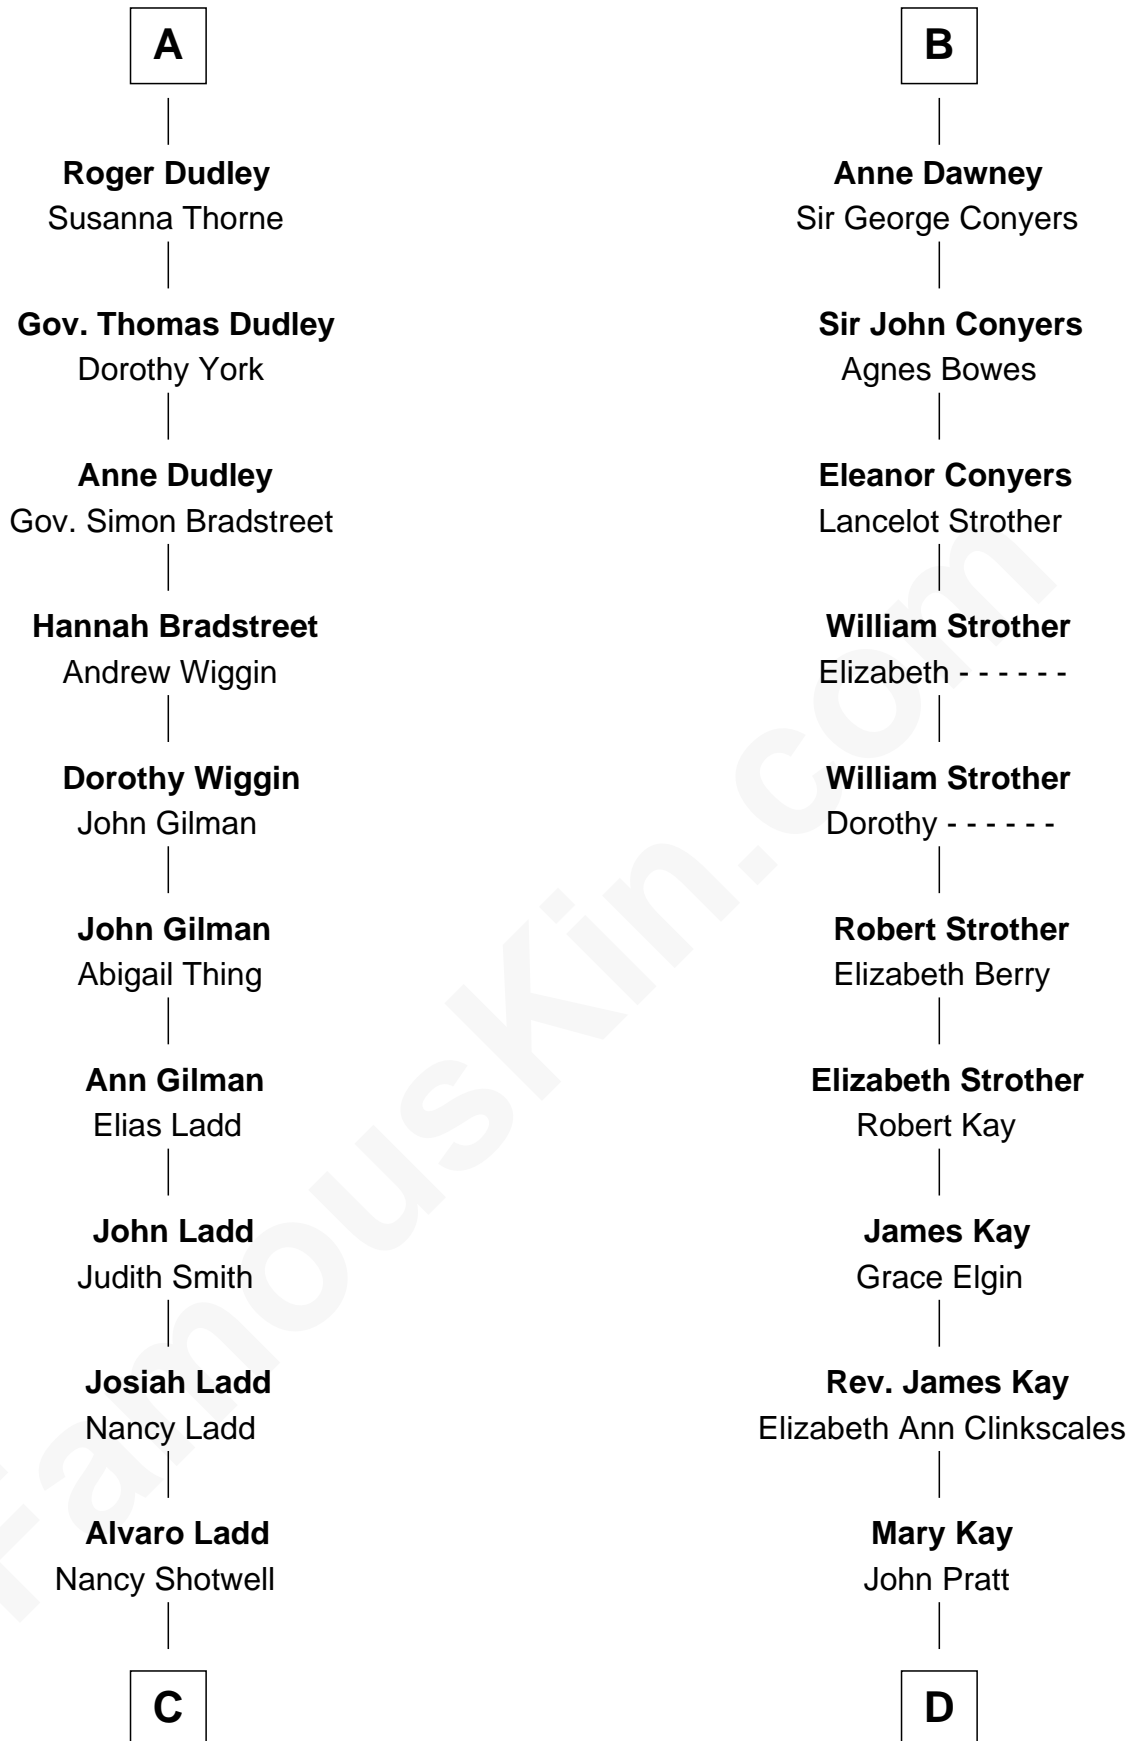

# FamousKin.com Relationship Chart of

**Alan Ladd**  
Movie Actor

19th cousin 1 time removed of

**Jimmy Carter**  
39th U.S. President

**C**

**Oscar F. Ladd**  
Julia Henrietta Meigs

**Alan Harwood Ladd**  
Selina Raleigh

**Alan Ladd**  
*Movie Actor*

**D**

**James E. Pratt**  
Sophronia C. Cowan

**Nina Pratt**  
William Archibald Carter

**Earl Carter**  
Lillian Gordy

**Jimmy Carter**  
*39th U.S. President*

FamousKin.com