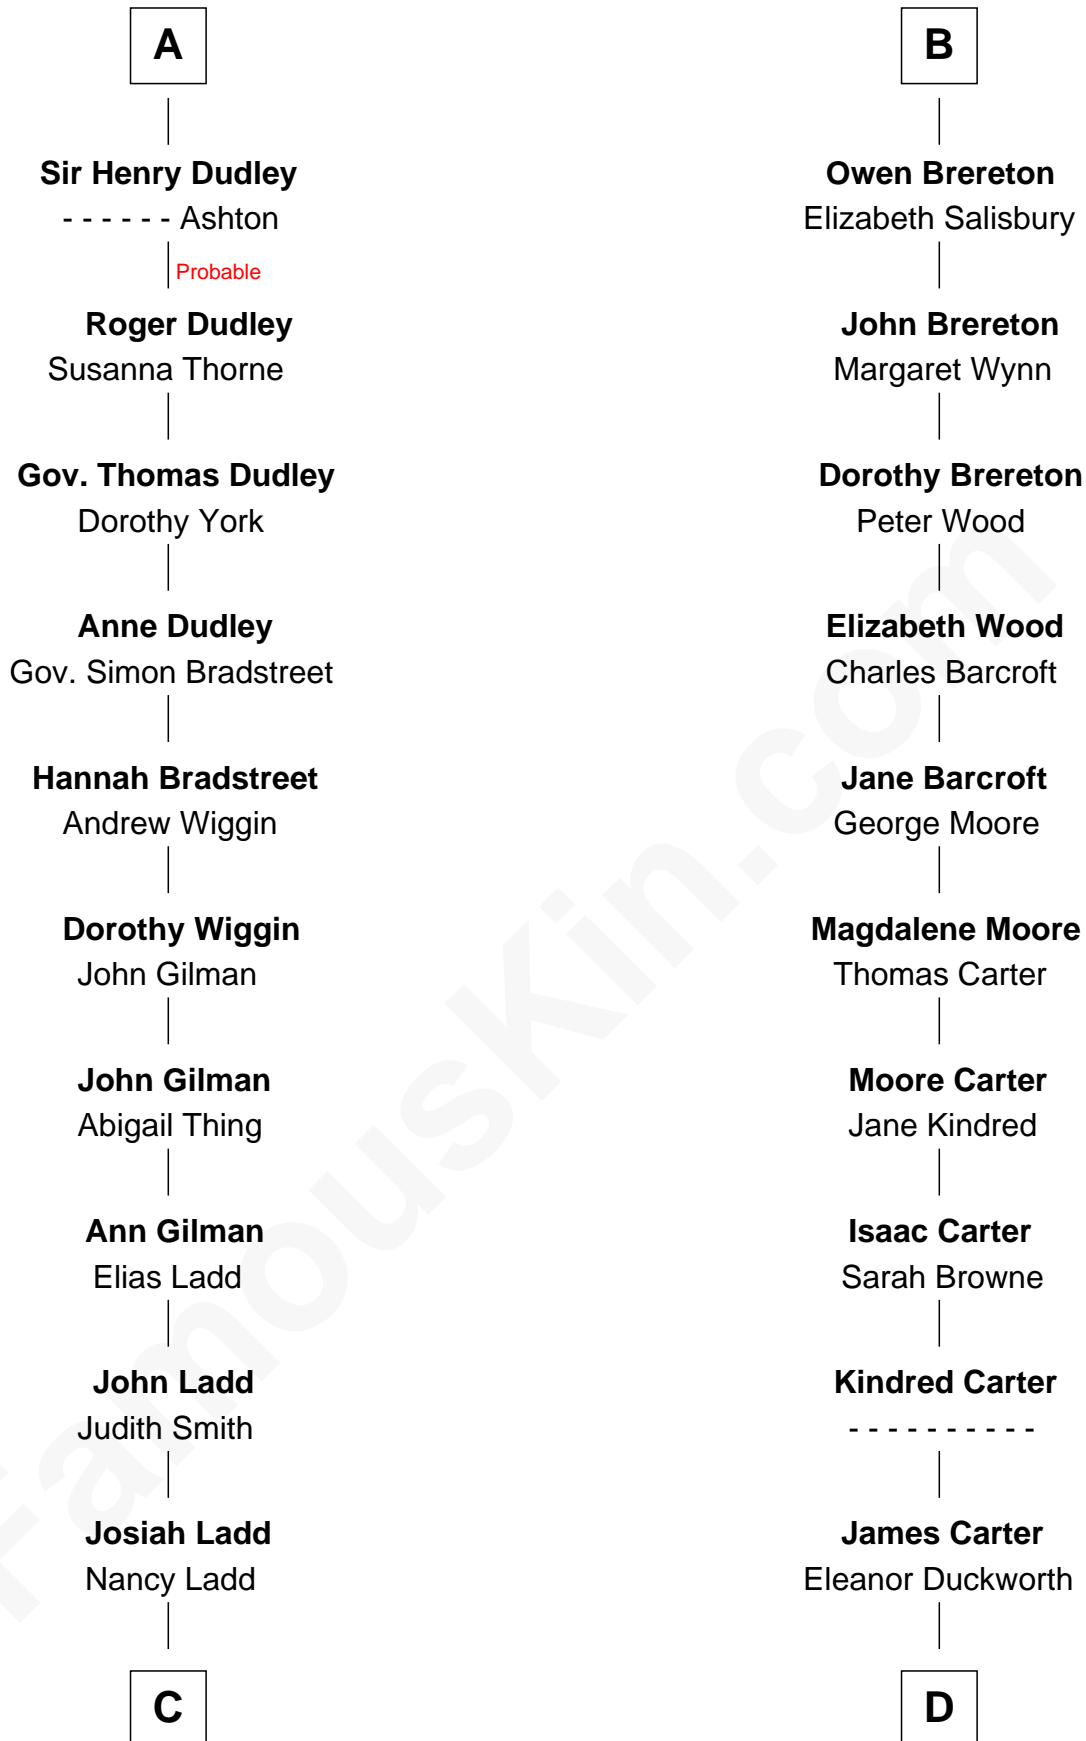

FamousKin.com Relationship Chart of

Alan Ladd
Movie Actor

20th cousin 1 time removed of

Jimmy Carter
39th U.S. President

Sir Robert de Holland
Maude la Zouche

C

Alvaro Ladd
Nancy Shotwell

Oscar F. Ladd
Julia Henrietta Meigs

Alan Harwood Ladd
Selina Raleigh

Alan Ladd
Movie Actor

D

Wiley Carter
Ann Ansley

Littleberry Walker Carter
Mary Ann Diligent Seals

William Archibald Carter
Nina Pratt

Earl Carter
Lillian Gordy

Jimmy Carter
39th U.S. President