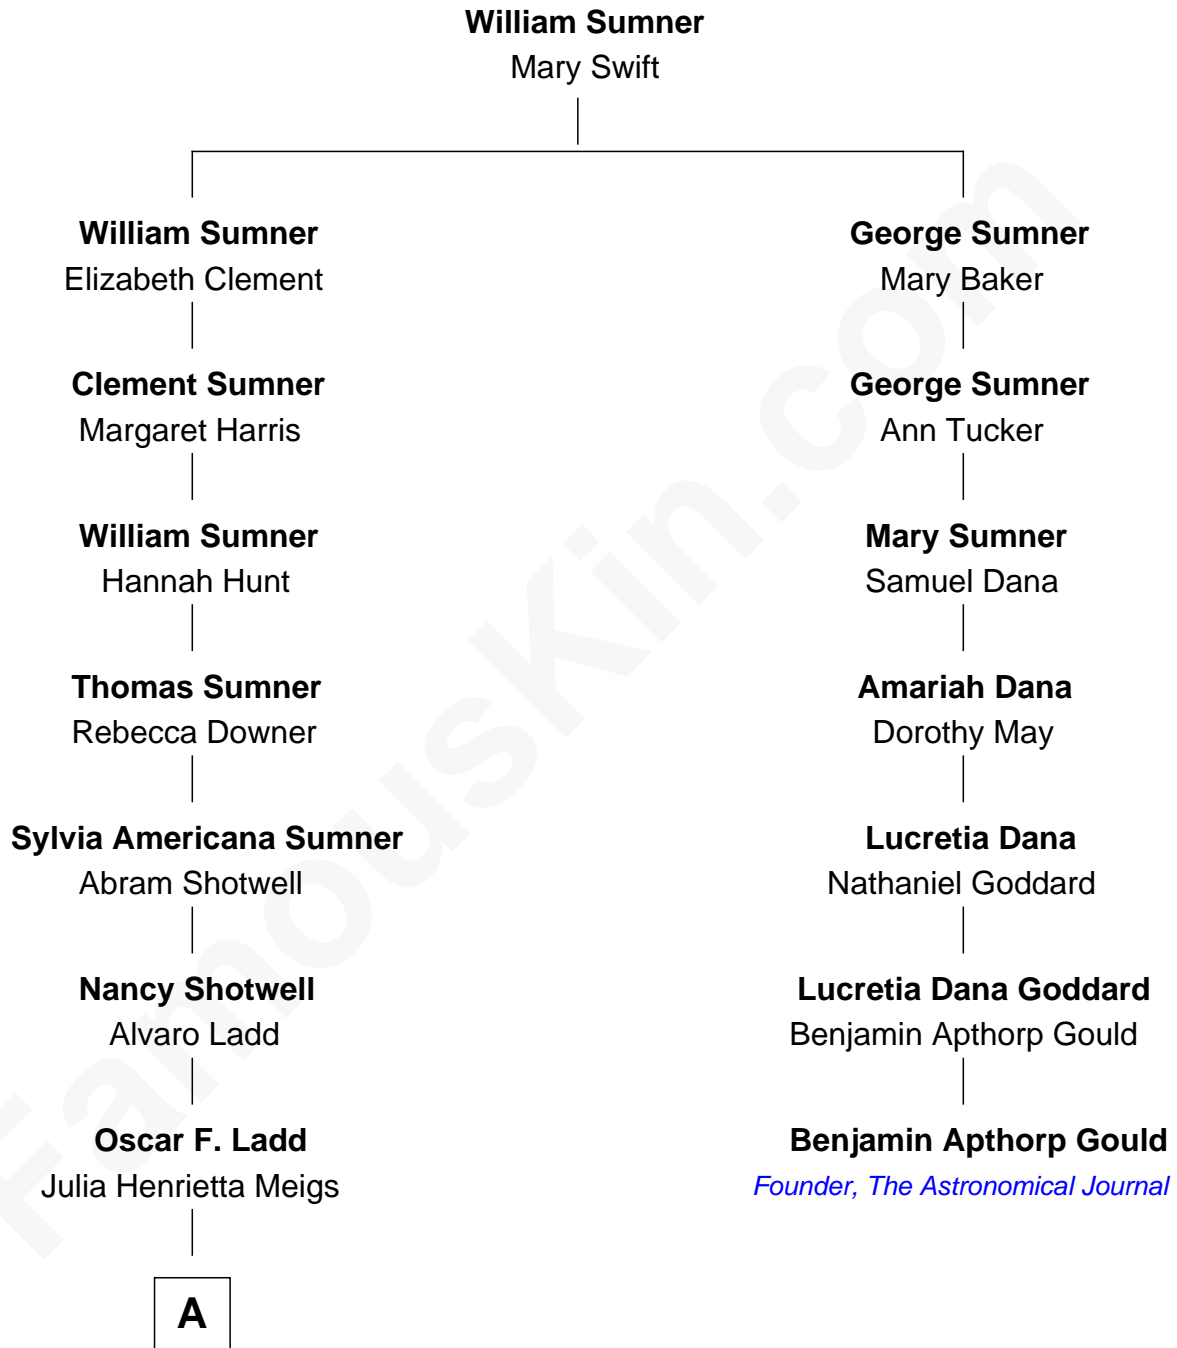

FamousKin.com Relationship Chart of

Alan Ladd
Movie Actor

6th cousin 2 times removed of

Benjamin Apthorp Gould
Founder of The Astronomical Journal

A

Alan Harwood Ladd

Selina Raleigh

Alan Ladd

Movie Actor

FamousKin.com