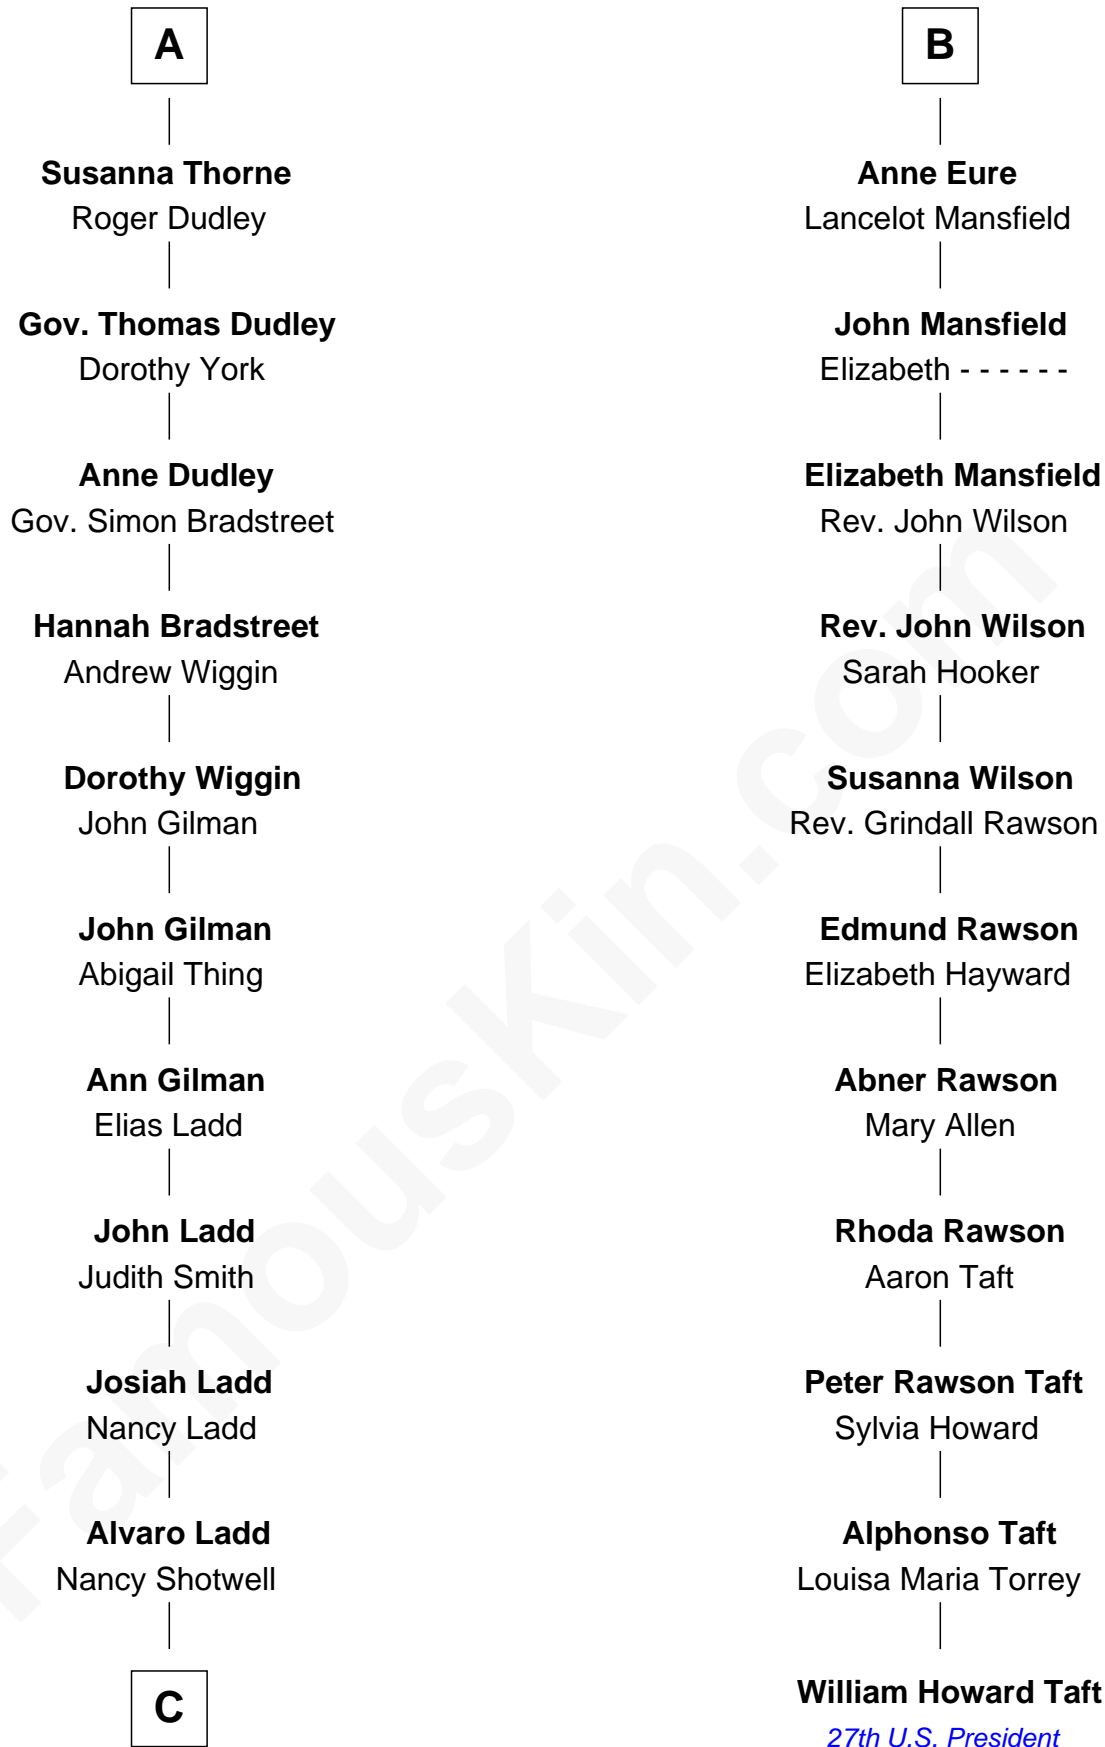

FamousKin.com Relationship Chart of

Alan Ladd
Movie Actor

17th cousin 2 times removed of

William Howard Taft
27th U.S. President

Sir John Grey
Avice Marmion

Maud Grey
Sir Thomas Harcourt

Sir Thomas Harcourt
Jane Fraunceys

Sir Richard Harcourt
Edith St. Clair

Alice Harcourt
William Bessiles

Elizabeth Bessiles
Richard Fettiplace

Anne Fettiplace
Edward Purefoy

Mary Purefoy
Thomas Thorne

A

Sir Robert Grey
Lora de St. Quintin

Elizabeth Grey
Henry FitzHugh

Sir William FitzHugh
Margery Willoughby

Maud FitzHugh
Sir William Bowes

Sir Ralph Bowes
Margery Conyers

Sir Ralph Bowes
Elizabeth Clifford

Margery Bowes
Sir Ralph Eure

B

C

—
Oscar F. Ladd
Julia Henrietta Meigs