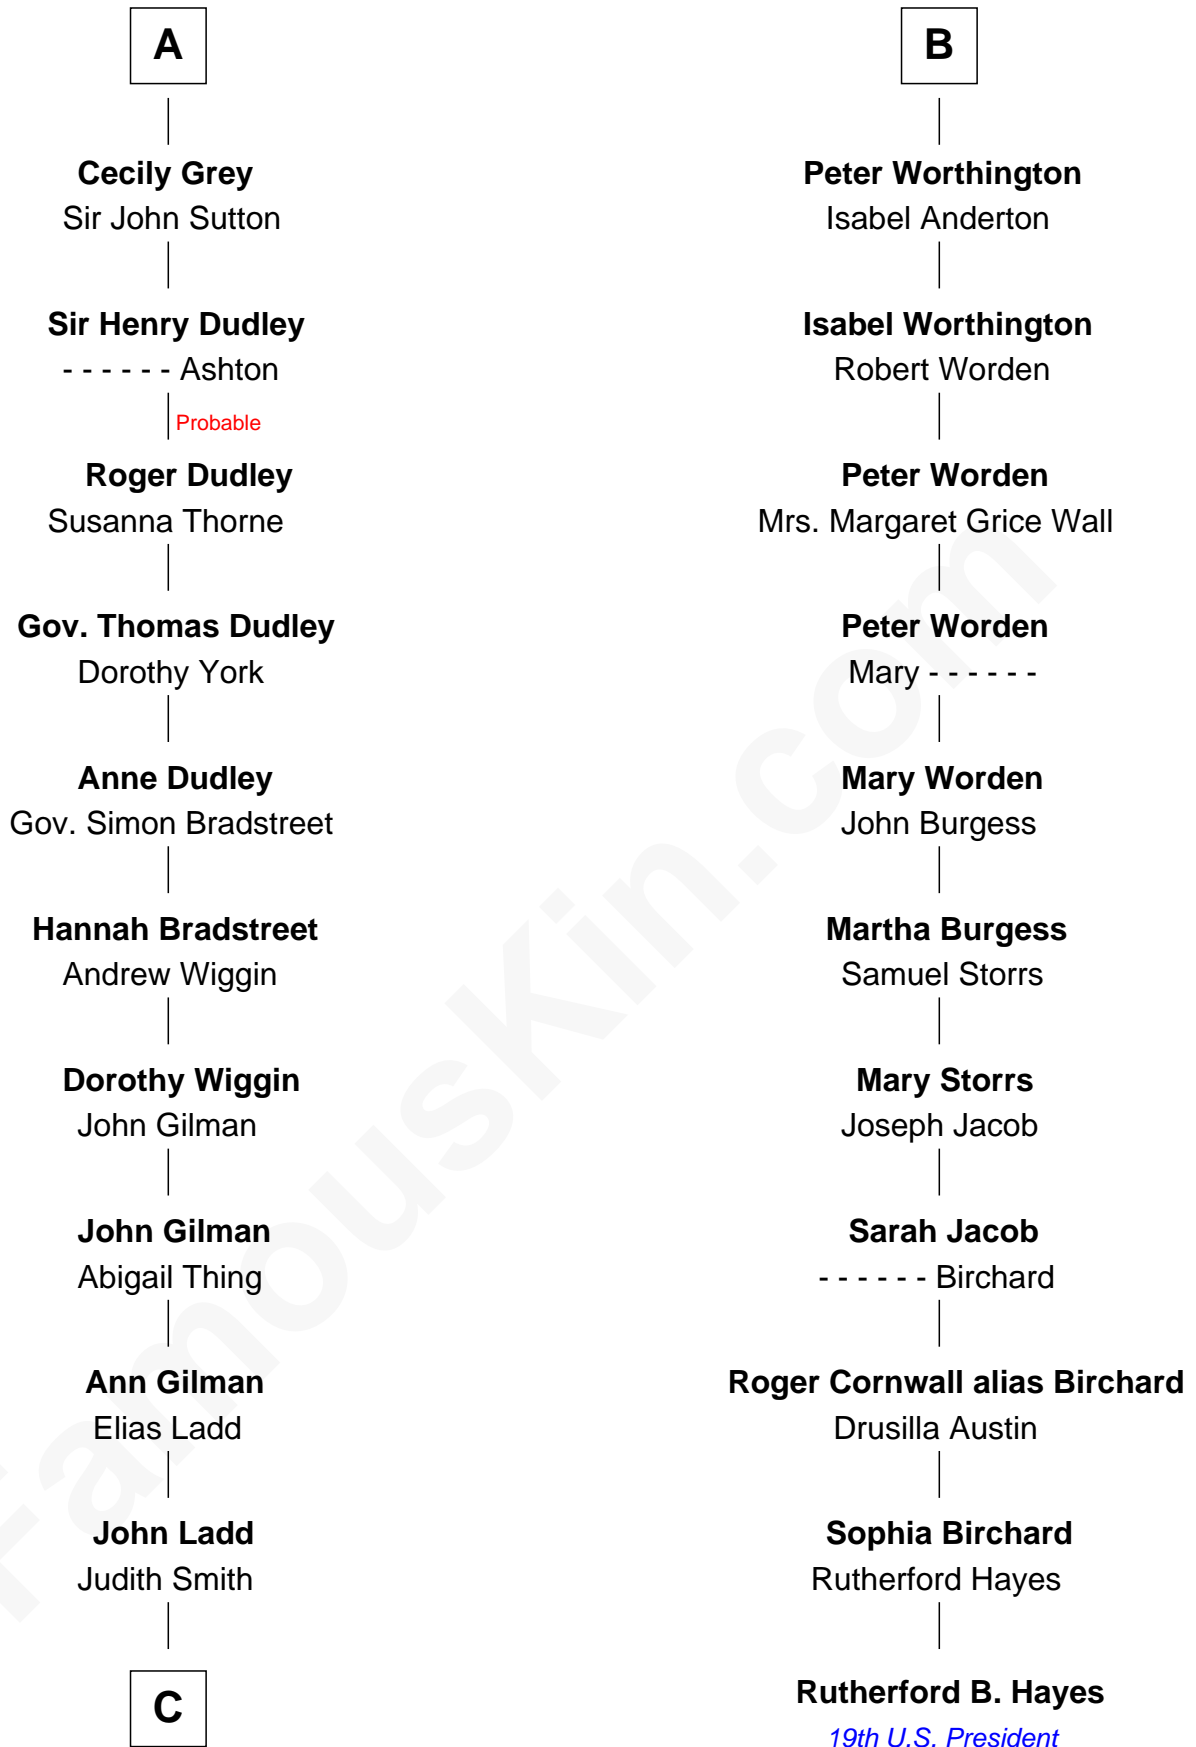

FamousKin.com Relationship Chart of

Alan Ladd
Movie Actor

17th cousin 4 times removed of

Rutherford B. Hayes
19th U.S. President

C

—
Josiah Ladd

Nancy Ladd

—
Alvaro Ladd

Nancy Shotwell

—
Oscar F. Ladd

Julia Henrietta Meigs

—
Alan Harwood Ladd

Selina Raleigh

—
Alan Ladd

Movie Actor

FamousKin.com