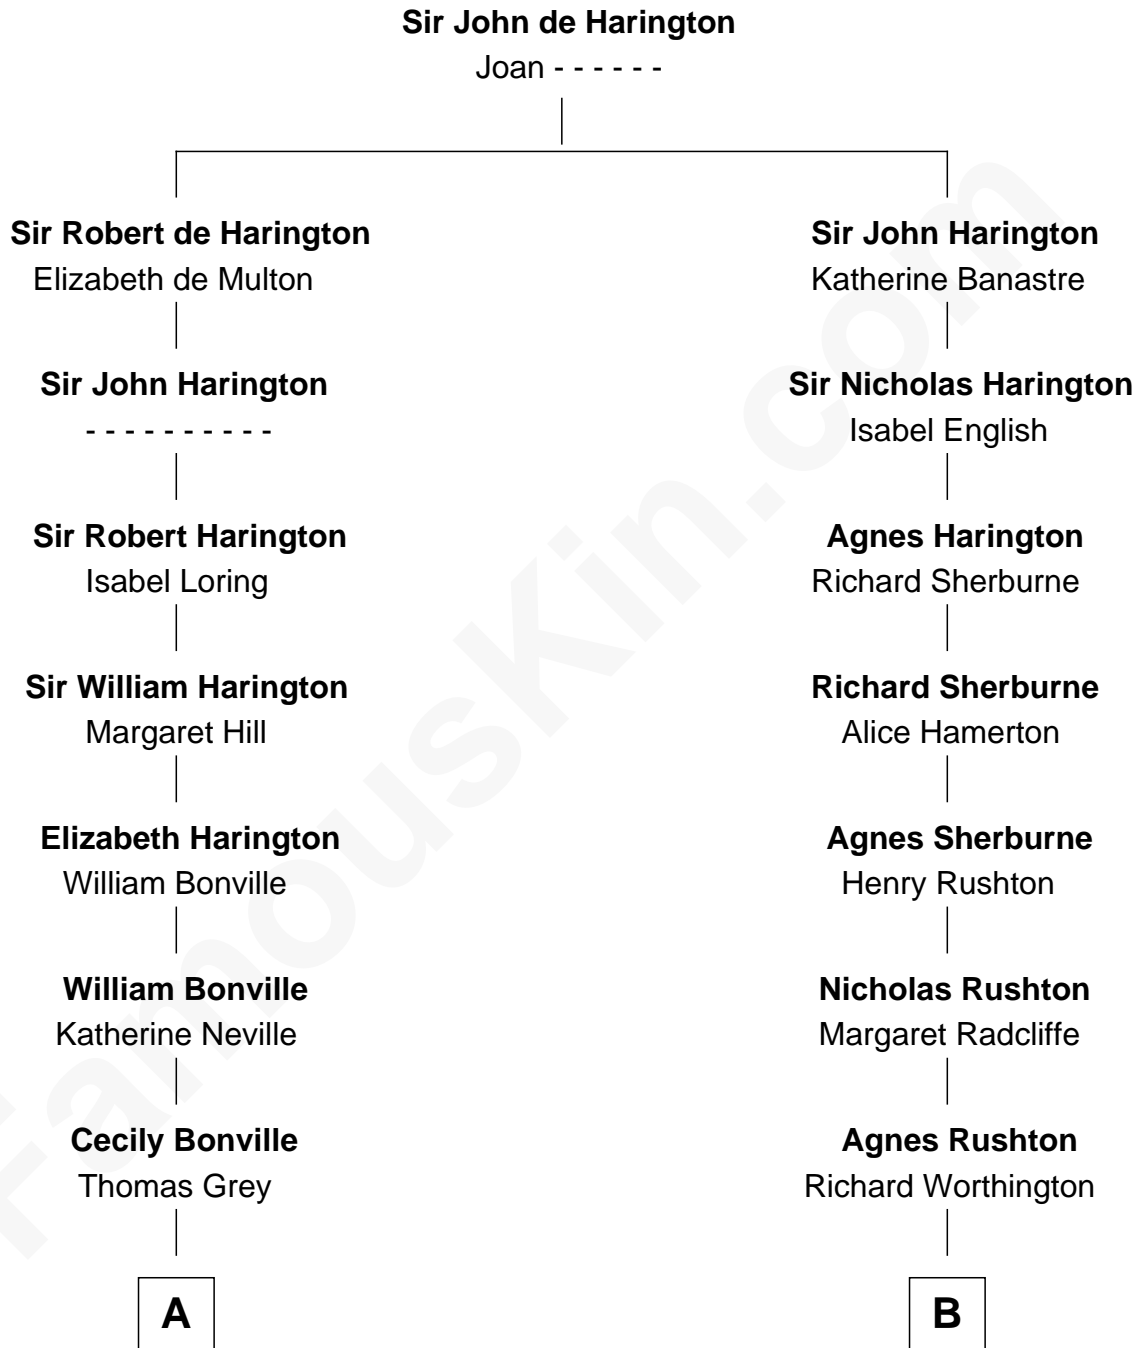

FamousKin.com Relationship Chart of

Alan Ladd
Movie Actor

17th cousin 4 times removed of

Rutherford B. Hayes
19th U.S. President

C

—
Josiah Ladd

Nancy Ladd

—
Alvaro Ladd

Nancy Shotwell

—
Oscar F. Ladd

Julia Henrietta Meigs

—
Alan Harwood Ladd

Selina Raleigh

—
Alan Ladd

Movie Actor

FamousKin.com