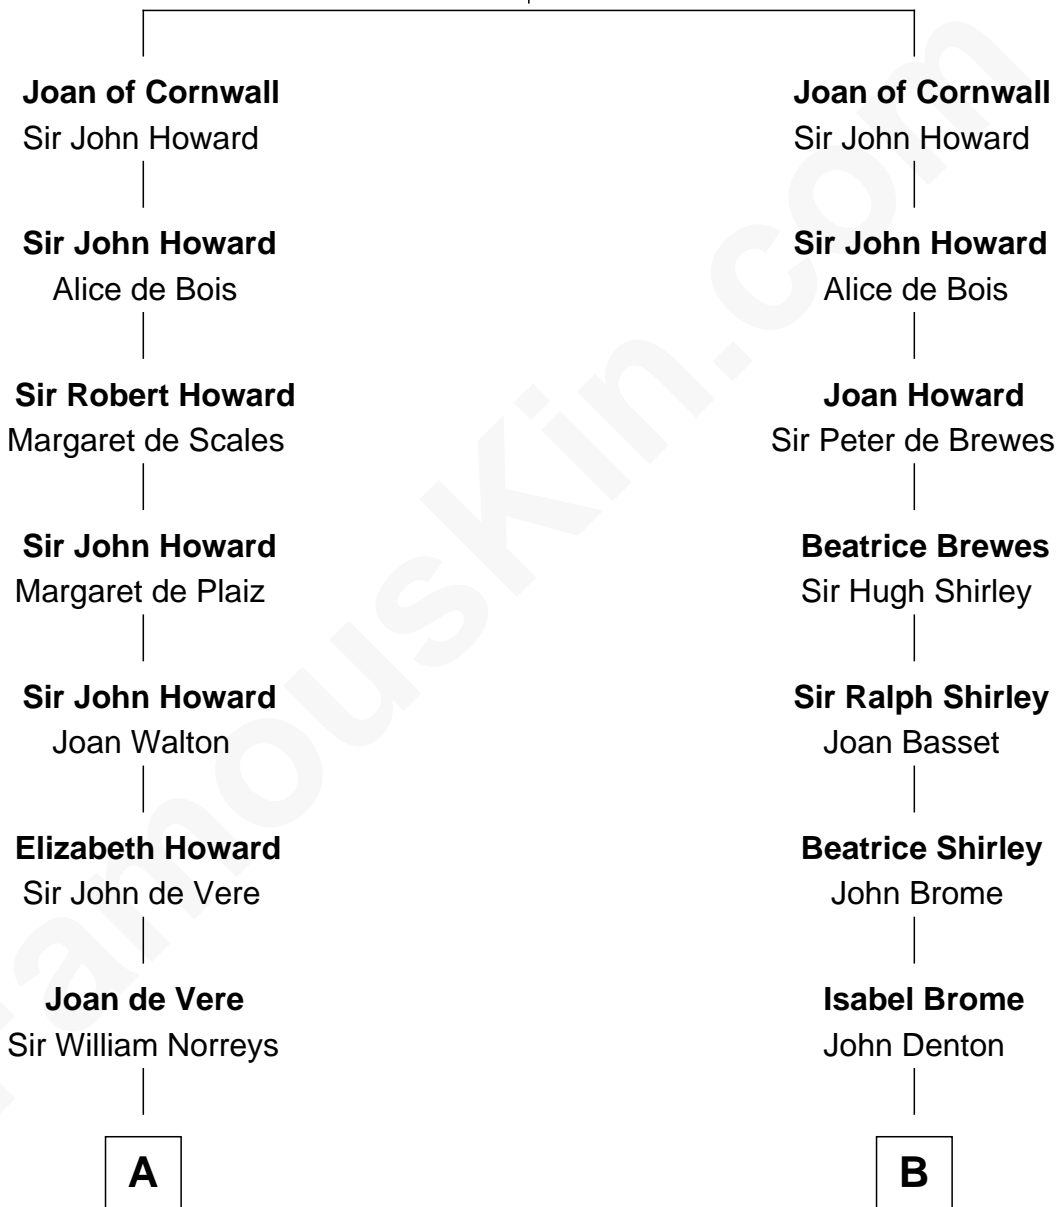

FamousKin.com Relationship Chart of

Alan Ladd
Movie Actor

19th cousin 1 time removed of

Rutherford B. Hayes
19th U.S. President

Sir Richard of Cornwall

Joan - - - - -

FamousKin.com