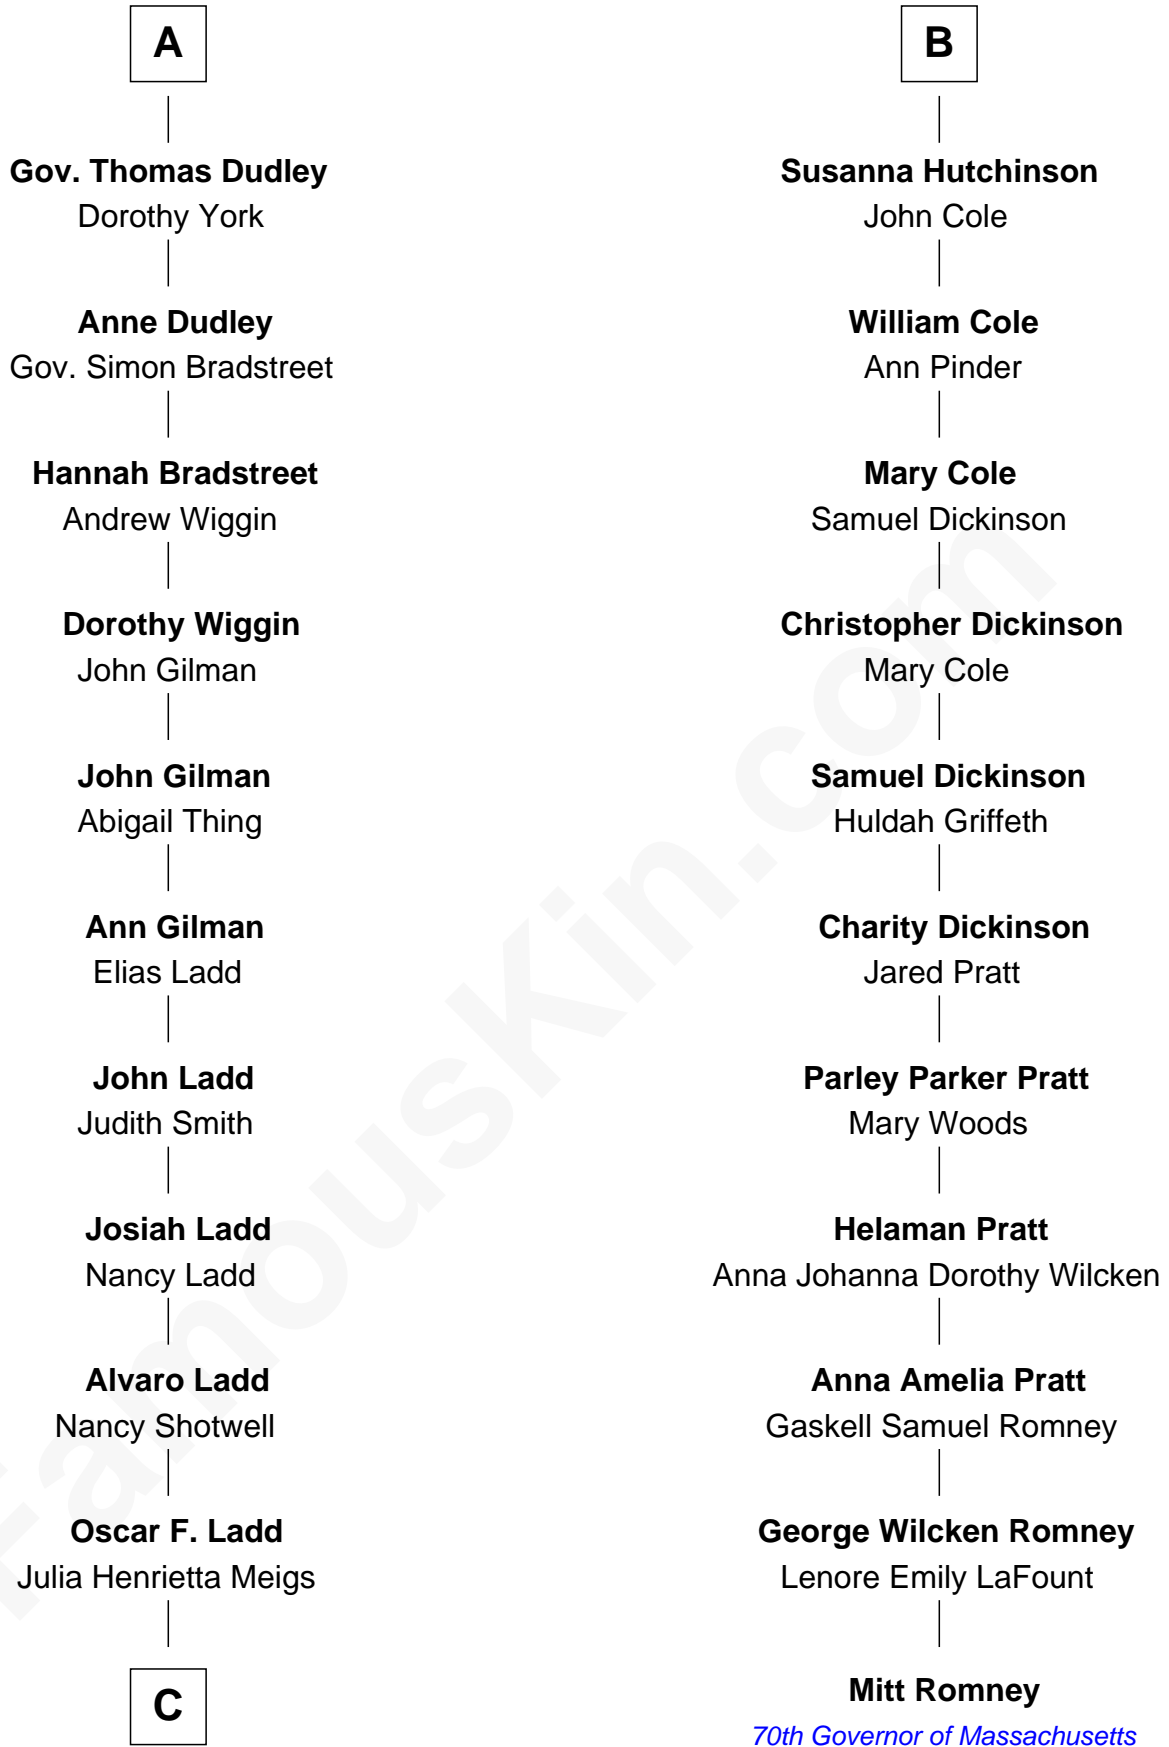

FamousKin.com Relationship Chart of

Alan Ladd
Movie Actor

17th cousin 1 time removed of

Mitt Romney

70th Governor of Massachusetts

Sir Walter Blount
Sancha de Ayala

Constance Blount
Sir John Sutton

Sir John Sutton
Elizabeth Berkeley

Sir Edmund Sutton
Joyce Tiptoft

Sir Edward Sutton
Cecily Willoughby

Sir John Sutton
Cecily Grey

Sir Henry Dudley
----- Ashton

Probable

Roger Dudley
Susanna Thorne

A

Sir Thomas Blount
Margaret de Gresley

Sir Thomas Blount
Agnes Hawley

Anne Blount
William Marbury

Robert Marbury
Katherine Williamson

William Marbury
Agnes Lenton

Rev. Francis Marbury
Bridget Dryden

Anne Marbury
William Hutchinson

B

C