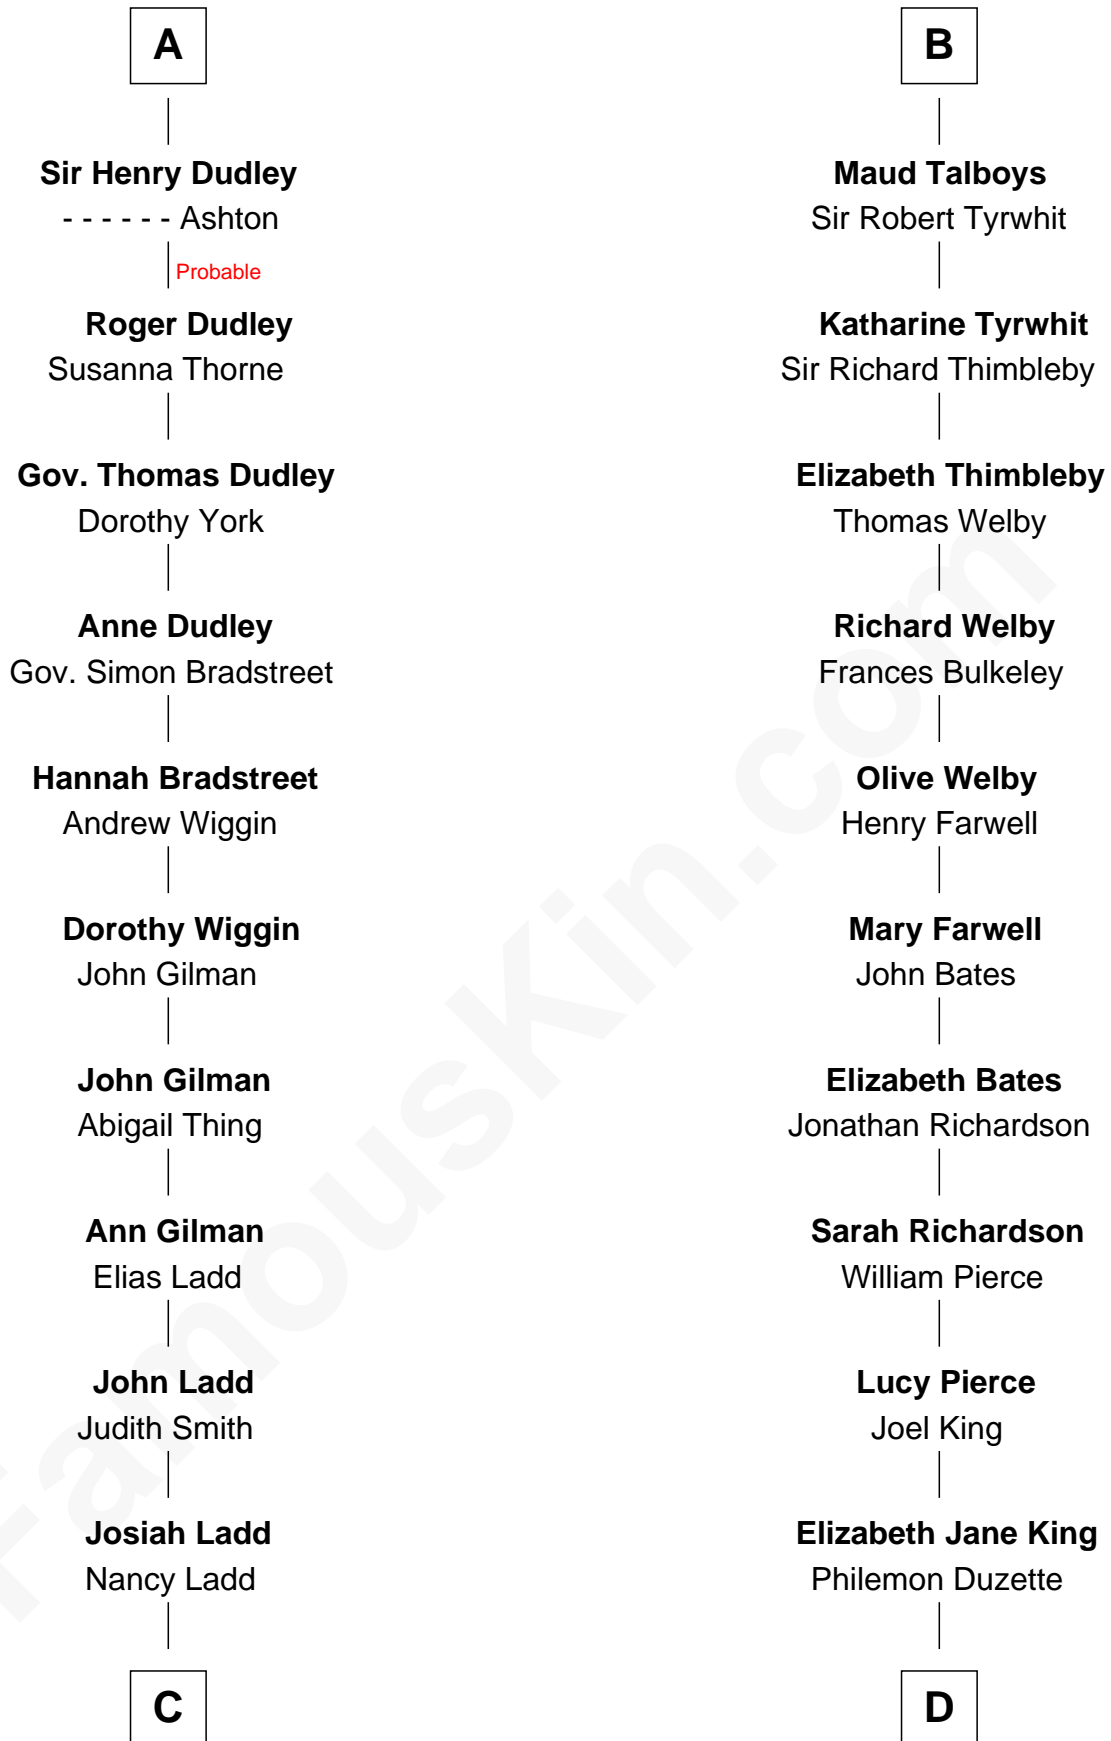

FamousKin.com Relationship Chart of

Alan Ladd
Movie Actor

20th cousin 1 time removed of

Mitt Romney

70th Governor of Massachusetts

Sir Hugh I de Audley
Iseult de Mortimer

C

Alvaro Ladd
Nancy Shotwell

Oscar F. Ladd
Julia Henrietta Meigs

Alan Harwood Ladd
Selina Raleigh

Alan Ladd
Movie Actor

D

Clarissa Minerva Duzette
Lewis Robison

Charles Edward Robison
Rosetta Mary Berry

Alma Luella Robison
Harold Arundel LaFount

Lenore Emily LaFount
George Wilcken Romney

Mitt Romney
70th Governor of Massachusetts

FamousKin.com