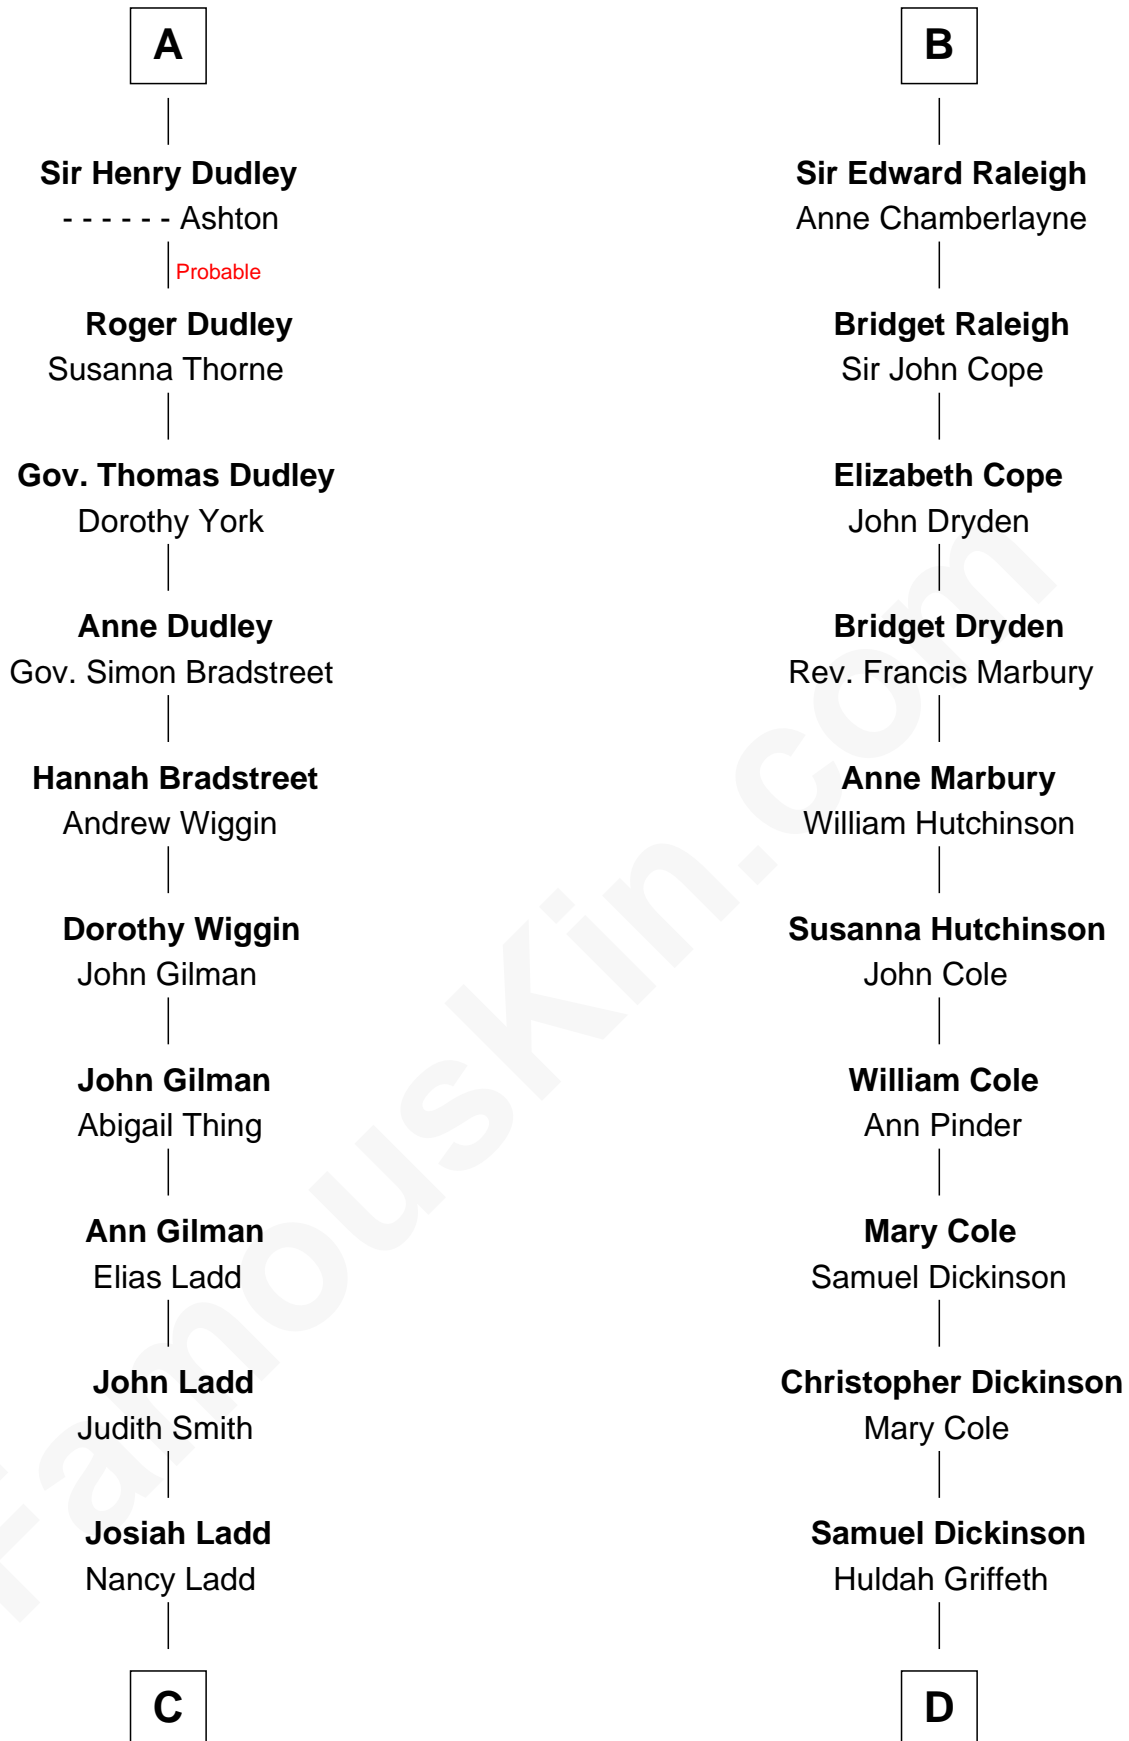

FamousKin.com Relationship Chart of

Alan Ladd
Movie Actor

20th cousin 1 time removed of

George Romney
43rd Governor of Michigan

Sir Hugh I de Audley
Iseult de Mortimer

C

Alvaro Ladd
Nancy Shotwell

Oscar F. Ladd
Julia Henrietta Meigs

Alan Harwood Ladd
Selina Raleigh

Alan Ladd
Movie Actor

D

Charity Dickinson
Jared Pratt

Parley Parker Pratt
Mary Woods

Helaman Pratt
Anna Johanna Dorothy Wilcken

Anna Amelia Pratt
Gaskell Samuel Romney

George Romney
43rd Governor of Michigan