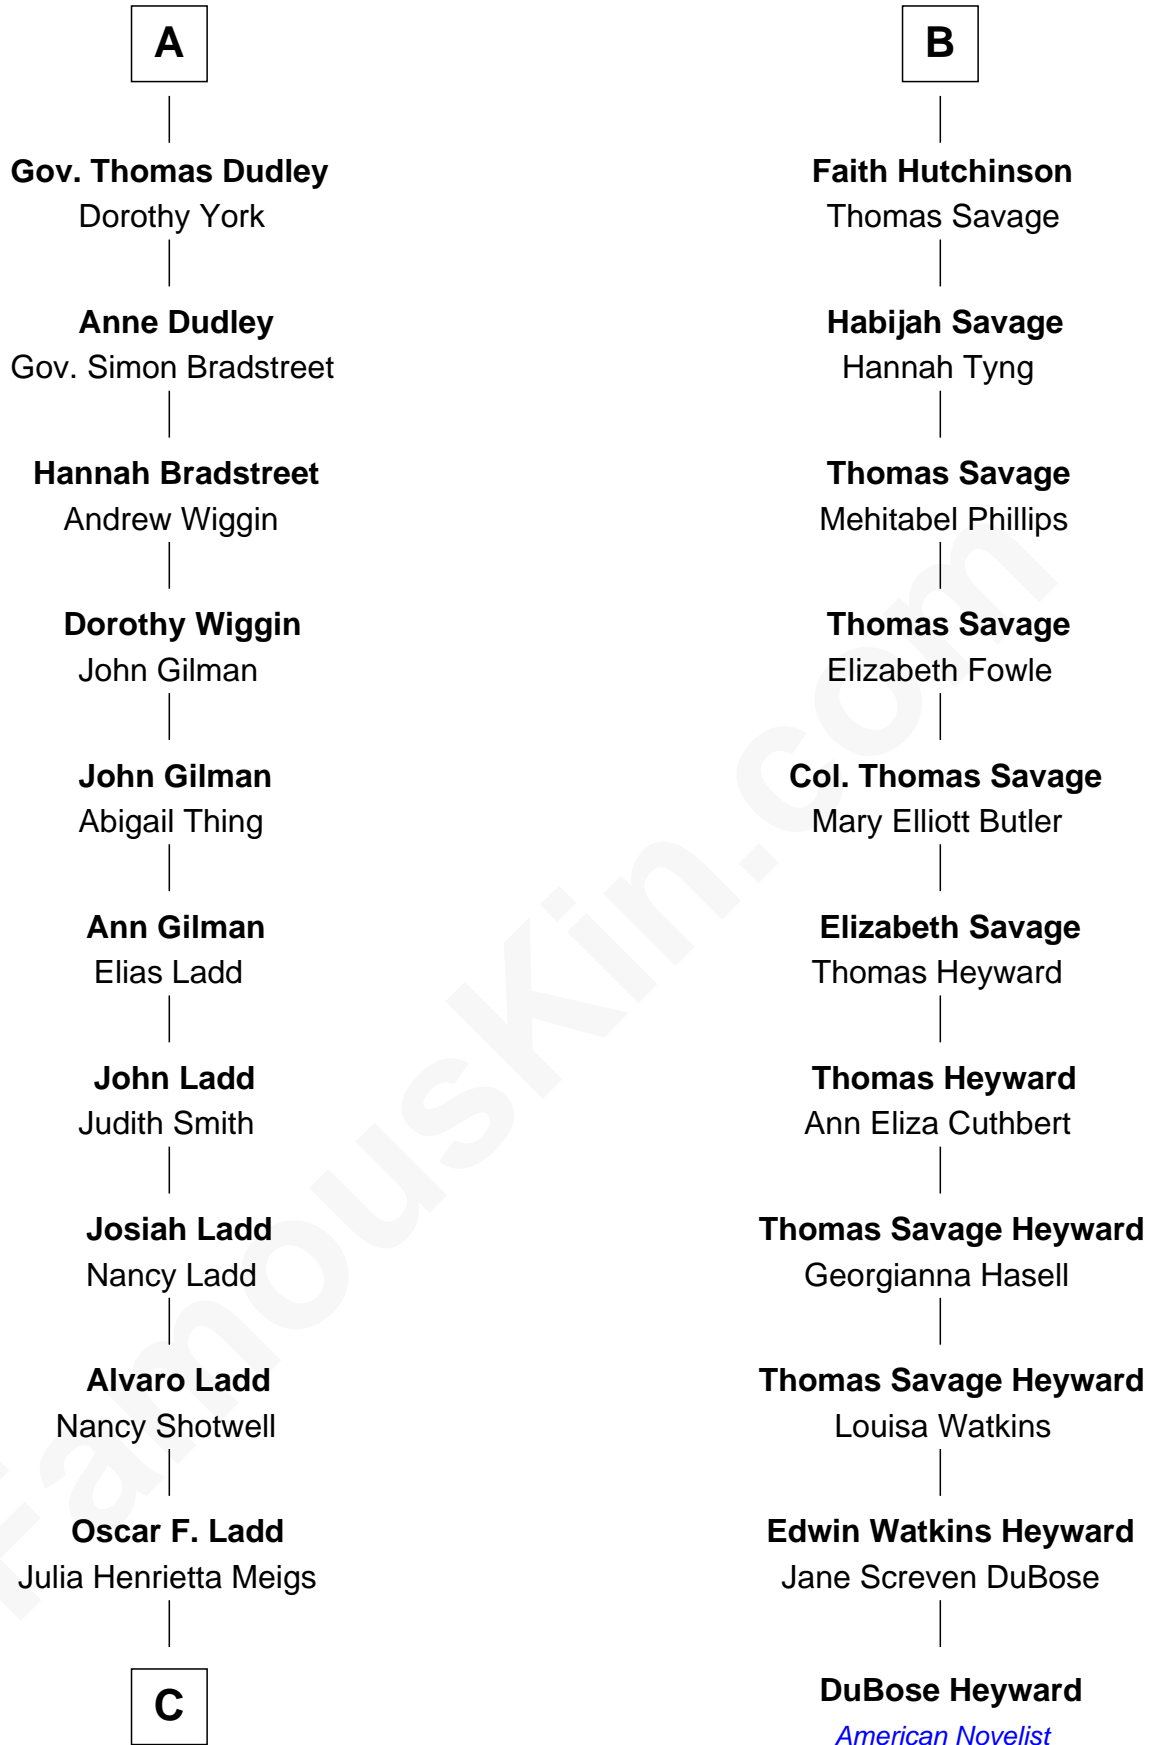

FamousKin.com Relationship Chart of

Alan Ladd
Movie Actor

17th cousin 1 time removed of

DuBose Heyward
Author of Porgy (Porgy & Bess)

C

—
Alan Harwood Ladd

Selina Raleigh

—
Alan Ladd

Movie Actor

FamousKin.com