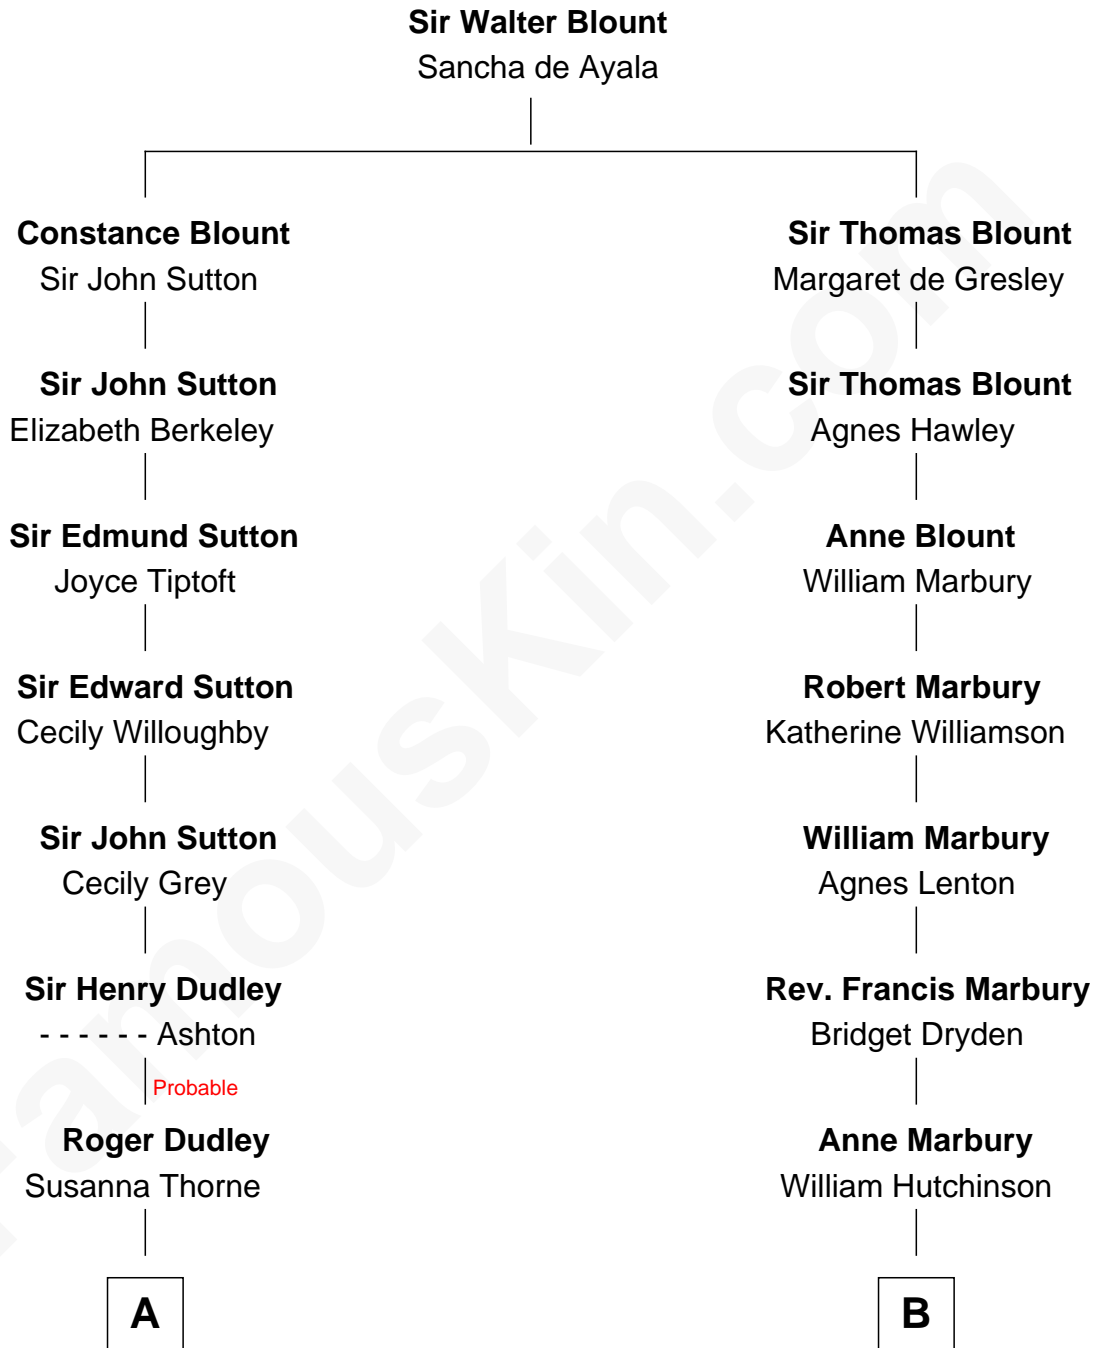

FamousKin.com Relationship Chart of

Alan Ladd
Movie Actor

17th cousin 1 time removed of

DuBose Heyward
Author of Porgy (Porgy & Bess)

C

—
Alan Harwood Ladd

Selina Raleigh

—
Alan Ladd

Movie Actor

FamousKin.com