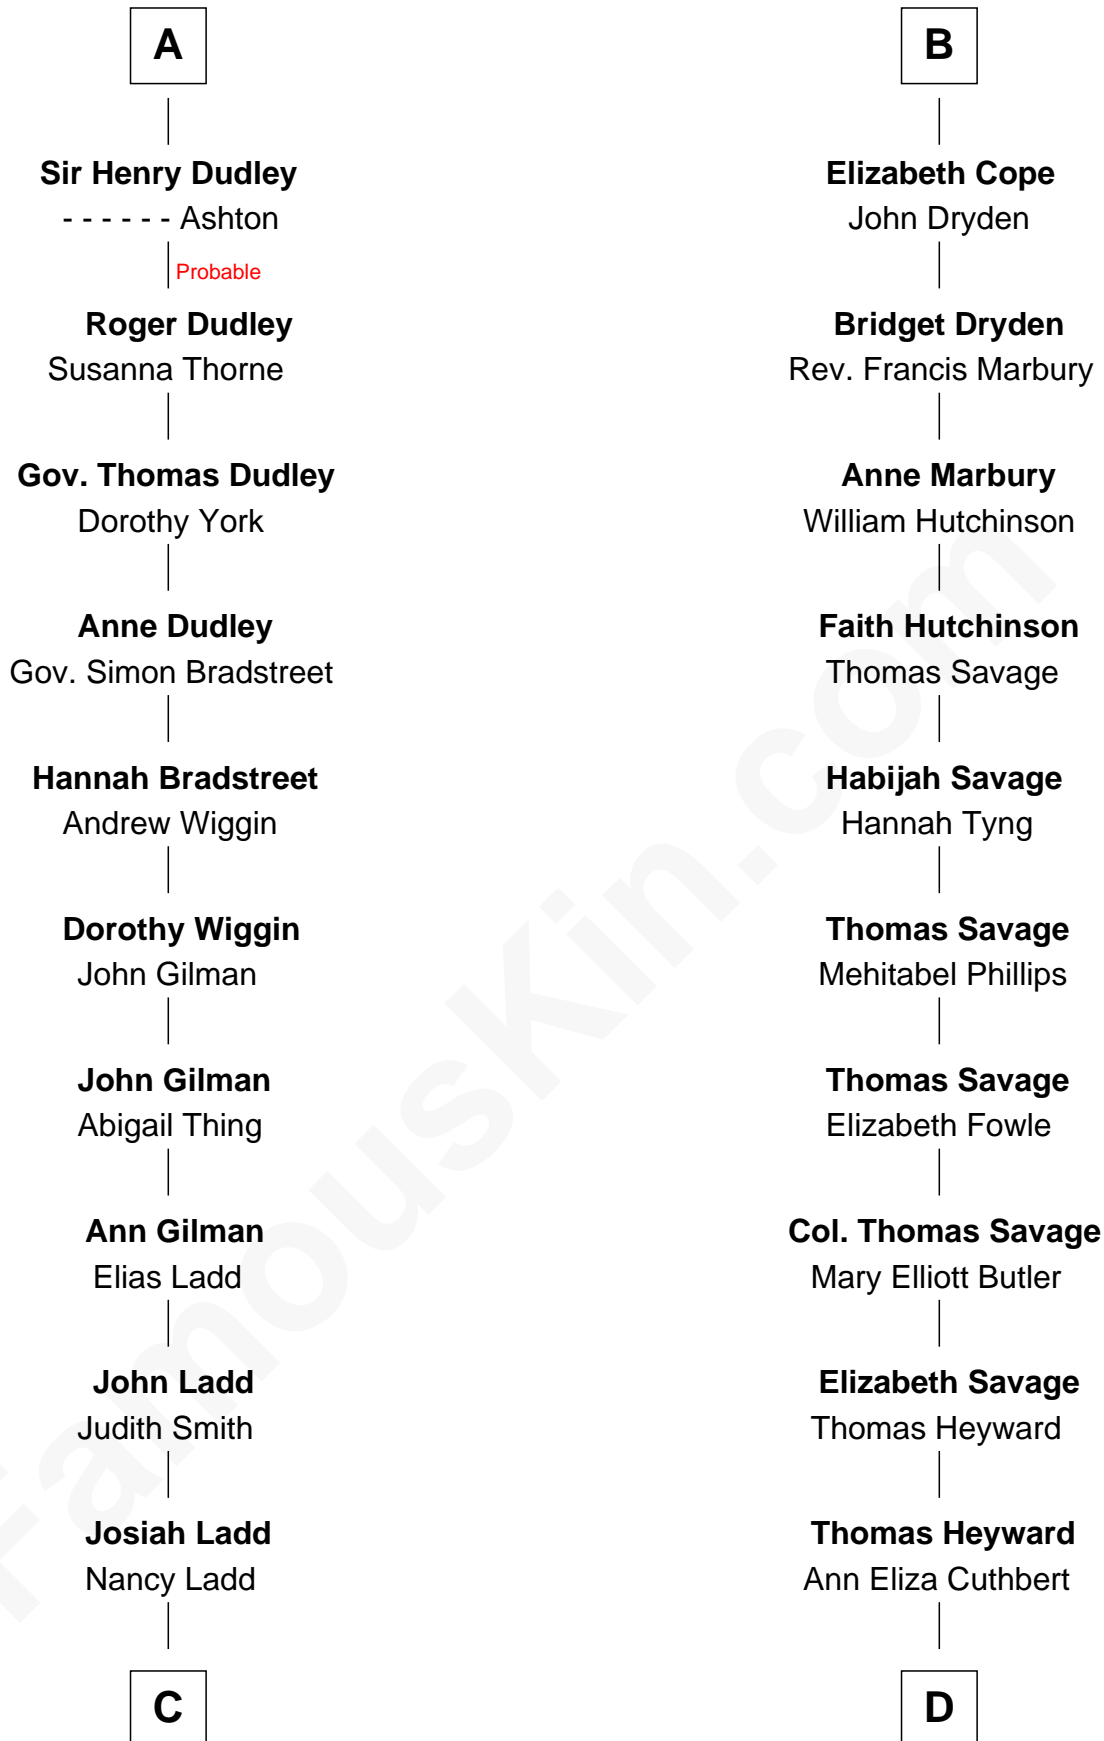

FamousKin.com Relationship Chart of

Alan Ladd

Movie Actor

20th cousin of

DuBose Heyward

Author of Porgy (Porgy & Bess)

Ralph de Stafford

Margaret de Audley

John de Ferrers

Robert de Ferrers

Margaret Despencer

Phillippa Ferrers

Sir Thomas Greene

Elizabeth Greene

William Raleigh

Sir Edward Raleigh

Margaret Verney

Sir Edward Raleigh

Anne Chamberlayne

Bridget Raleigh

Sir John Cope

B

C

Alvaro Ladd
Nancy Shotwell

Oscar F. Ladd
Julia Henrietta Meigs

Alan Harwood Ladd
Selina Raleigh

Alan Ladd
Movie Actor

D

Thomas Savage Heyward
Georgianna Hasell

Thomas Savage Heyward
Louisa Watkins

Edwin Watkins Heyward
Jane Screven DuBose