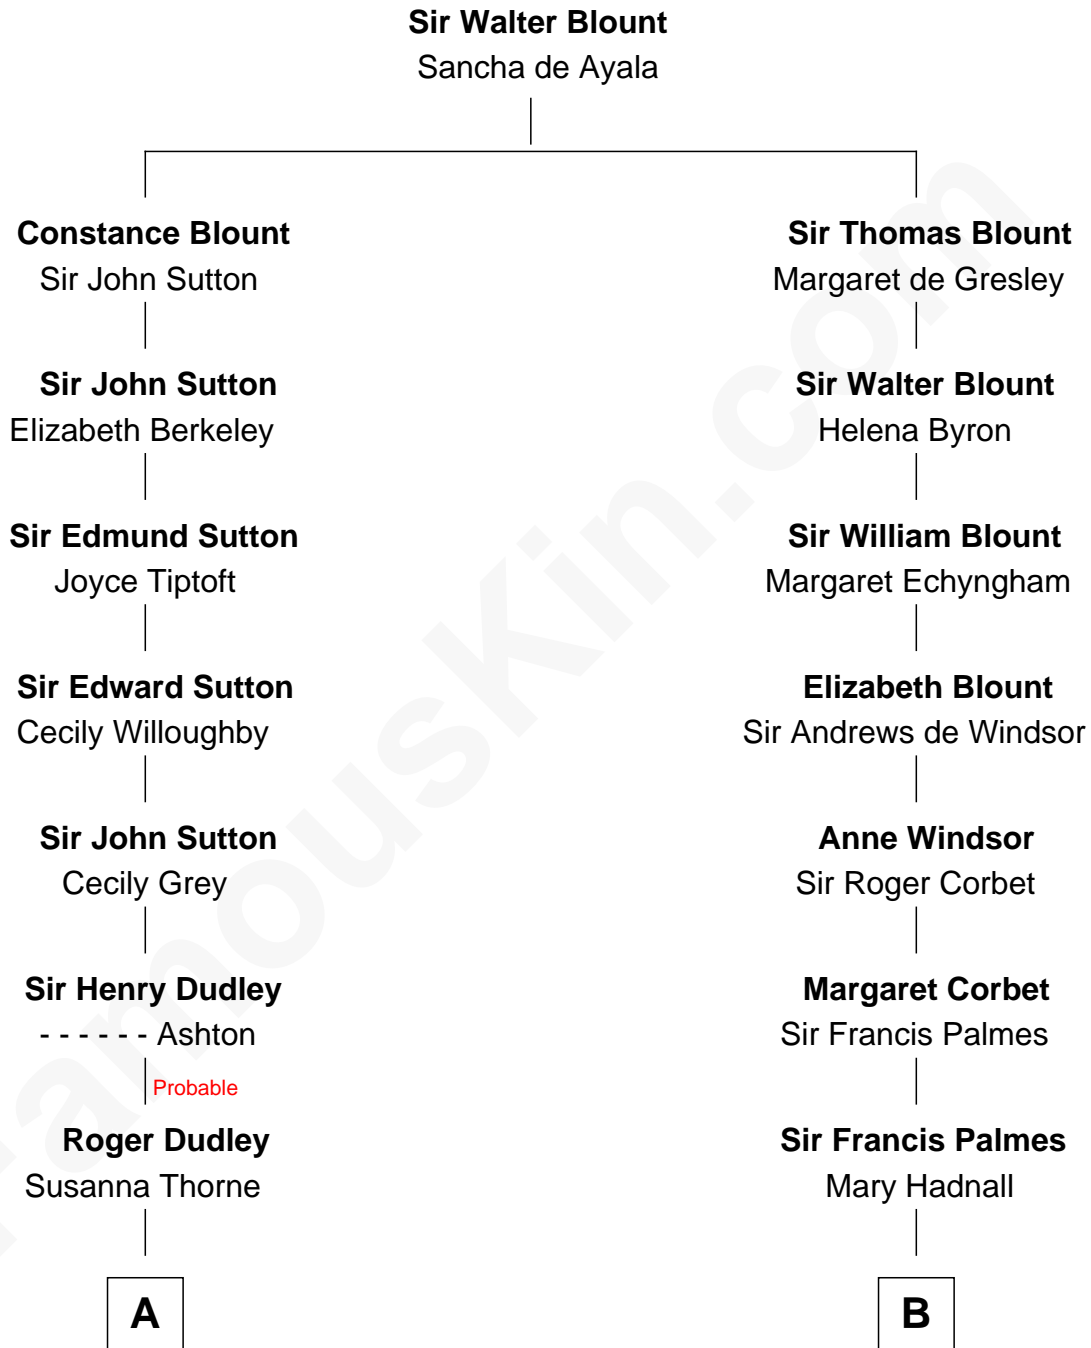

FamousKin.com Relationship Chart of

Alan Ladd
Movie Actor

18th cousin of

Nelson Rockefeller
41st U.S. Vice-President

C

Alan Harwood Ladd

Selina Raleigh

Alan Ladd

Movie Actor

D

John Davison Rockefeller

Abby Greene Aldrich

Nelson Rockefeller

41st U.S. Vice-President

FamousKin.com