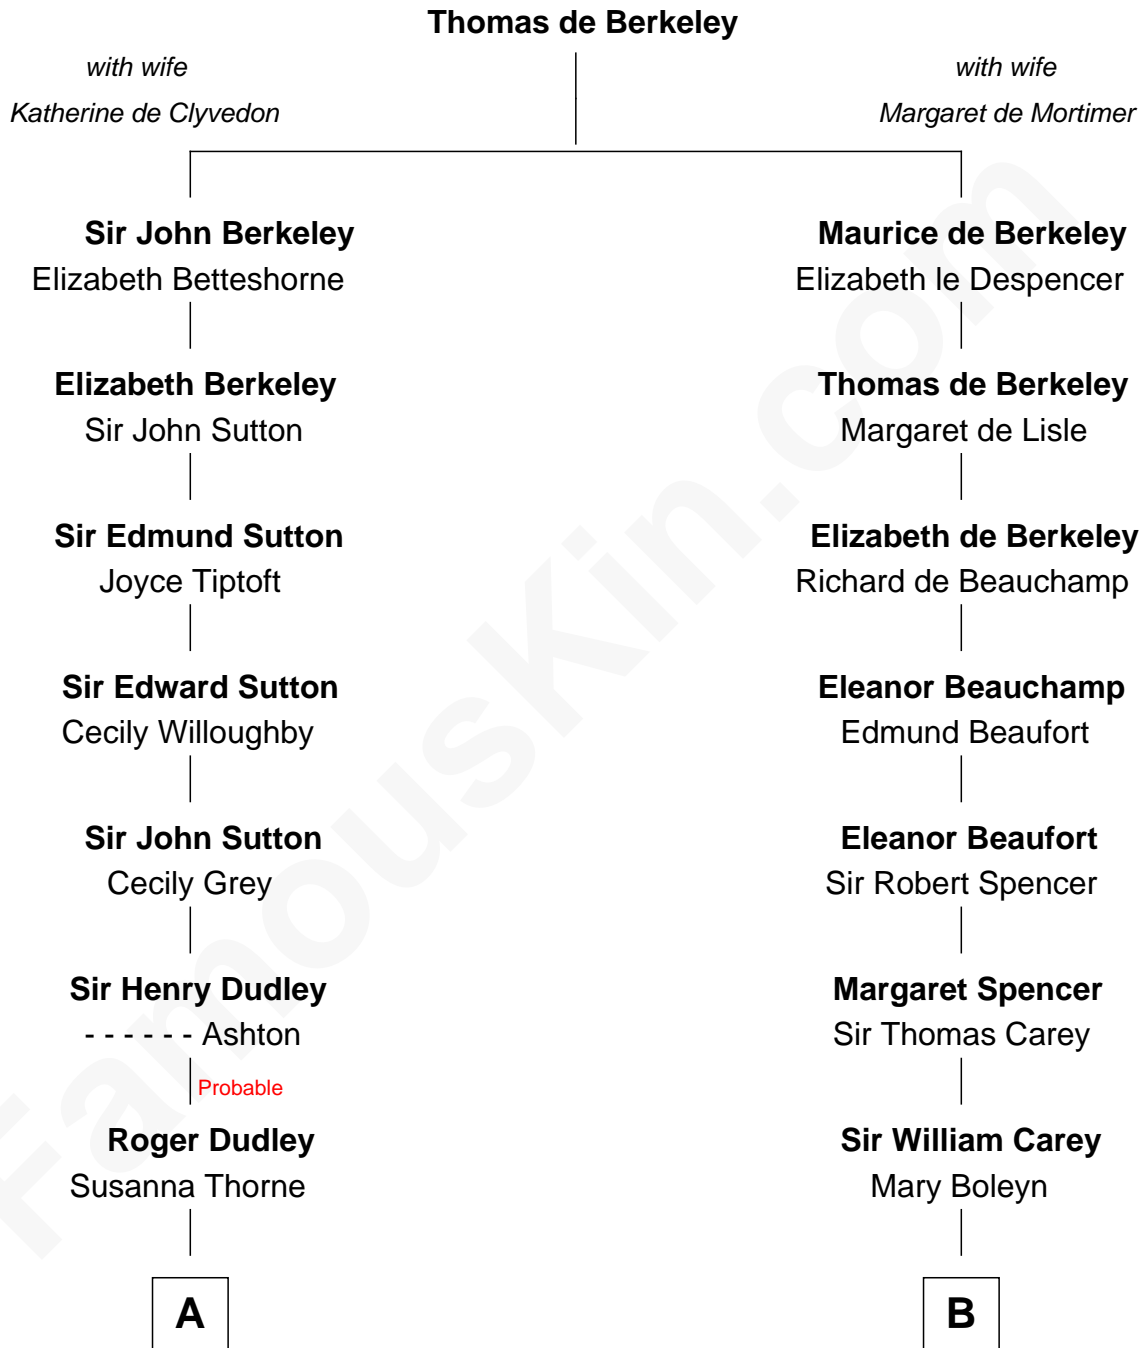

FamousKin.com Relationship Chart of

Alan Ladd
Movie Actor

18th cousin 2 times removed of

Nelson Rockefeller
41st U.S. Vice-President

C

Alan Harwood Ladd

Selina Raleigh

Alan Ladd

Movie Actor

D

William Avery Rockefeller

Eliza Davison

John Davison Rockefeller

Laura Celestia Spelman

John Davison Rockefeller

Abby Greene Aldrich

Nelson Rockefeller

41st U.S. Vice-President

FamousKin.com