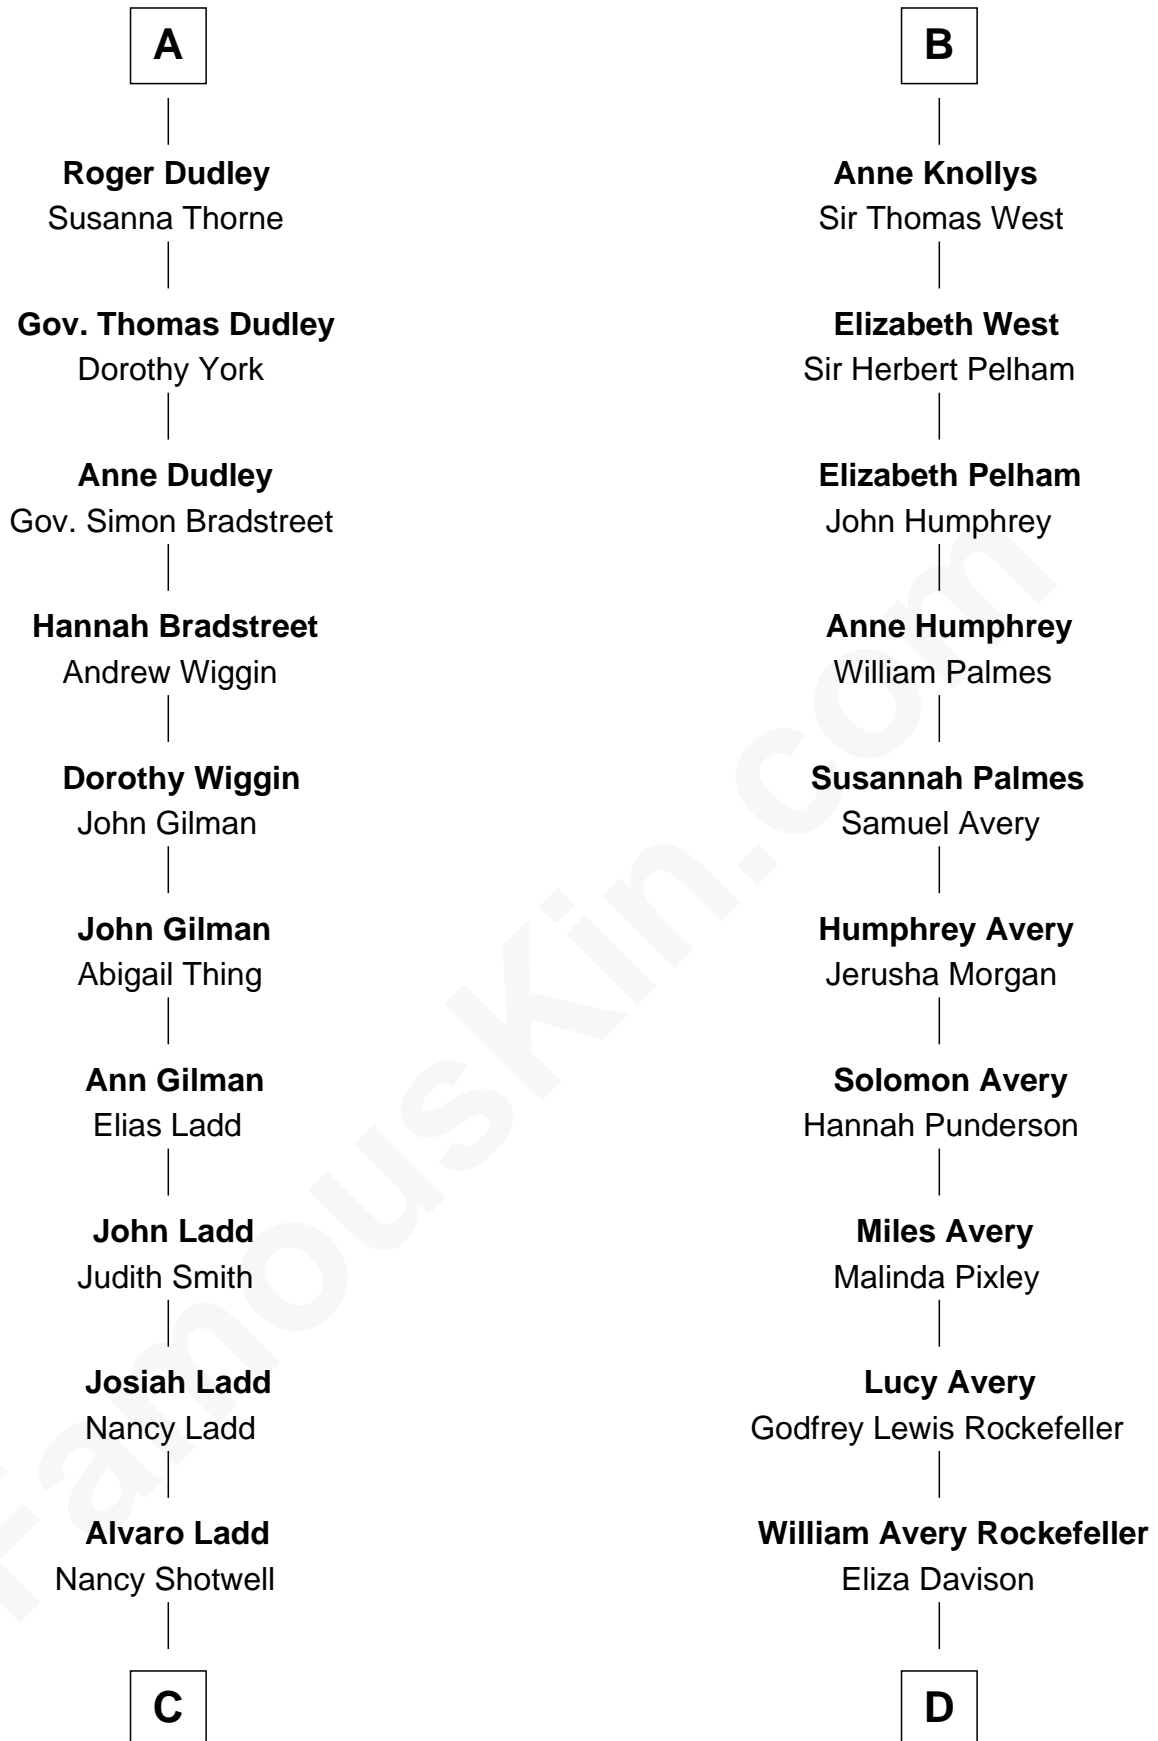

# FamousKin.com Relationship Chart of

**Alan Ladd**  
*Movie Actor*

19th cousin of

**Nelson Rockefeller**  
*41st U.S. Vice-President*

**Sir Reynold de Grey**  
Eleanor le Strange

**Sir Reynold Grey**  
Margaret de Ros

**Margaret Grey**  
Sir William Bonville

**William Bonville**  
Elizabeth Harington

**William Bonville**  
Katherine Neville

**Cecily Bonville**  
Thomas Grey

**Cecily Grey**  
Sir John Sutton

**Sir Henry Dudley**  
----- Ashton

Probable

**A**

**Ida Grey**

John Cokayne

**Elizabeth Cokayne**  
Sir Laurence Cheney

**Elizabeth Cheney**  
Sir Frederick Tilney

**Elizabeth Tilney**  
Sir Thomas Howard

**Elizabeth Howard**  
Thomas Boleyn

**Mary Boleyn**  
Sir William Carey

**Catherine Carey**  
Sir Francis Knollys

**B**

**C**

**Oscar F. Ladd**  
Julia Henrietta Meigs

**Alan Harwood Ladd**  
Selina Raleigh

**Alan Ladd**  
*Movie Actor*

**D**