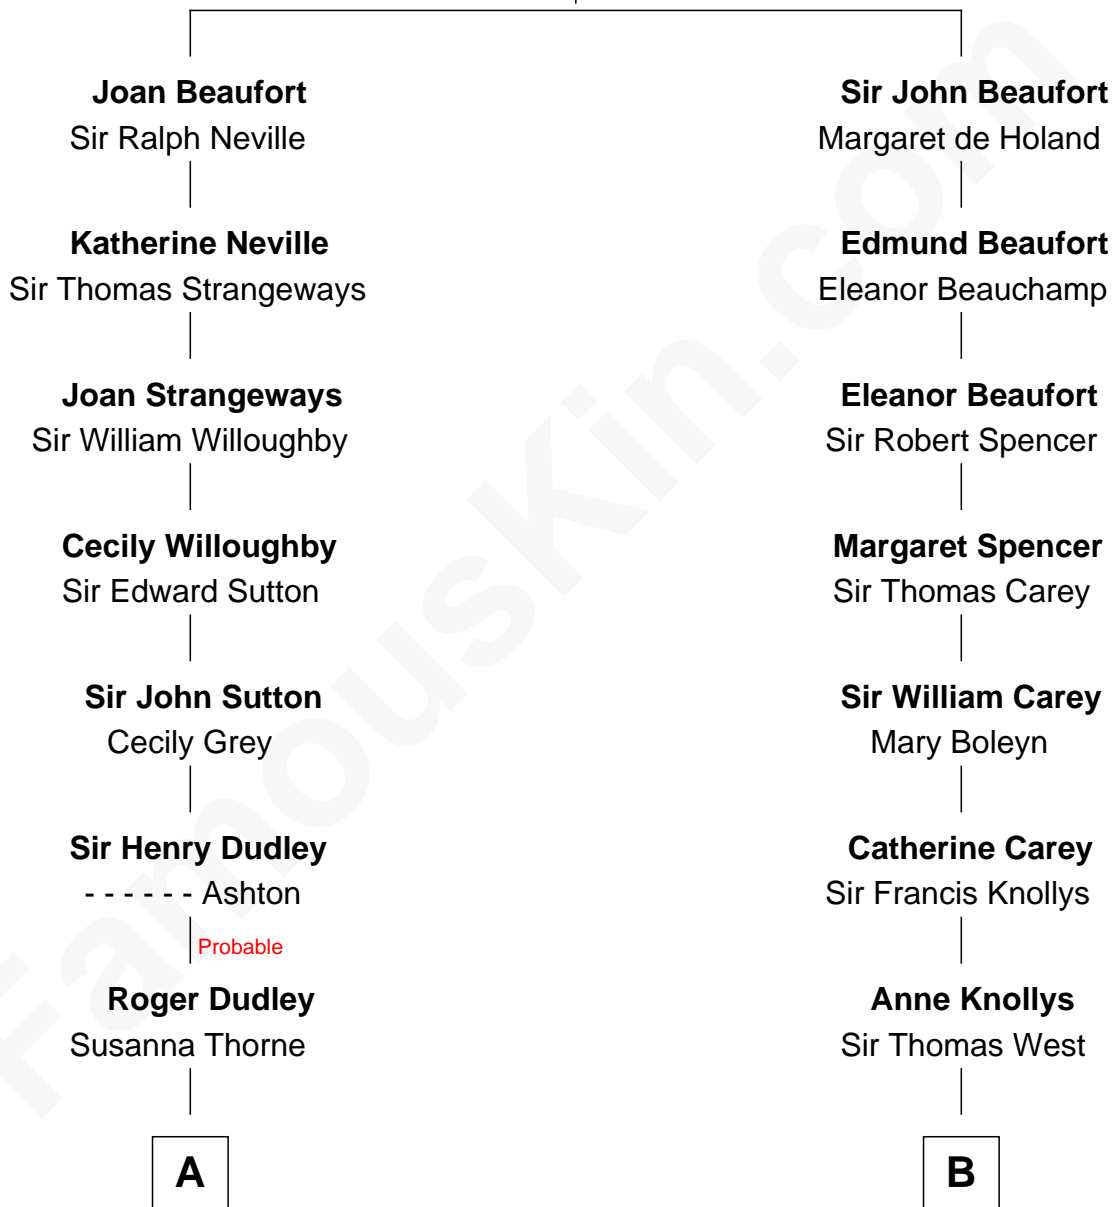

FamousKin.com Relationship Chart of

Alan Ladd
Movie Actor

18th cousin of

Nelson Rockefeller
41st U.S. Vice-President

John of Gaunt
Katherine Roet

C

Alan Harwood Ladd

Selina Raleigh

Alan Ladd

Movie Actor

D

John Davison Rockefeller

Abby Greene Aldrich

Nelson Rockefeller

41st U.S. Vice-President

FamousKin.com