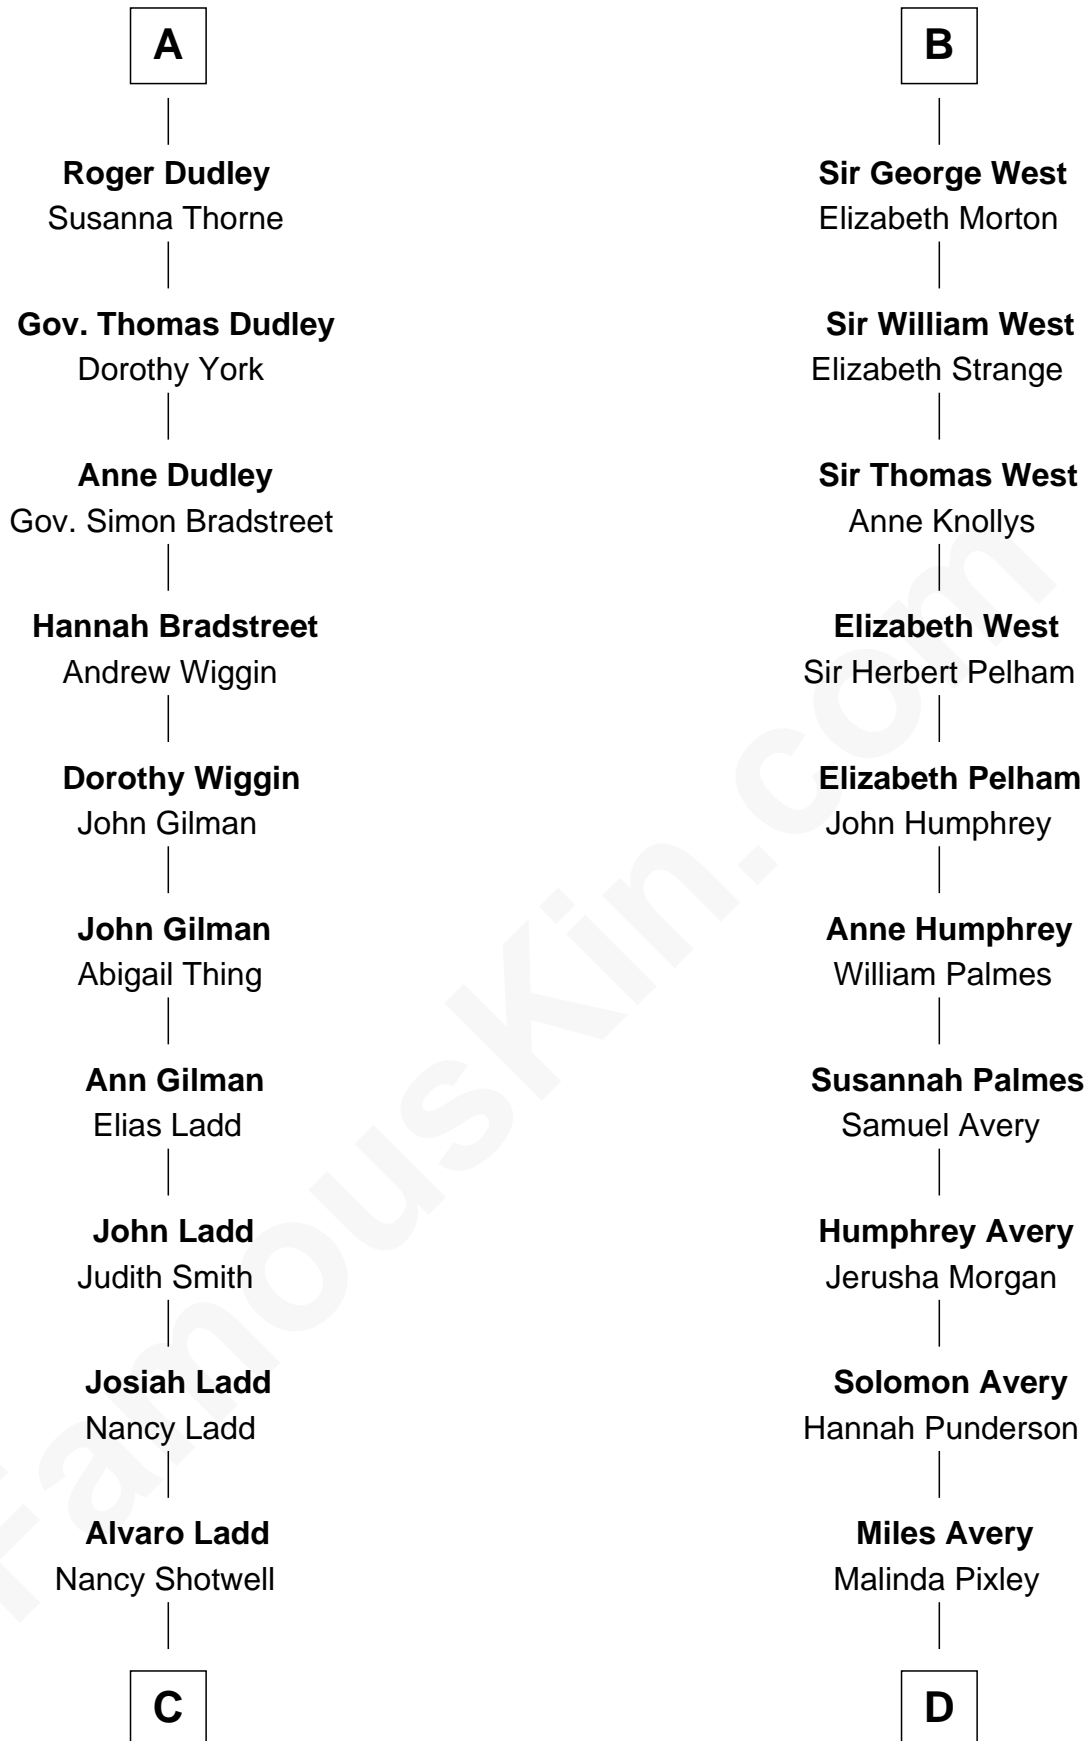

FamousKin.com Relationship Chart of

Alan Ladd
Movie Actor

19th cousin 2 times removed of

Nelson Rockefeller
41st U.S. Vice-President

C

Oscar F. Ladd
Julia Henrietta Meigs

Alan Harwood Ladd
Selina Raleigh

Alan Ladd
Movie Actor

D

Lucy Avery
Godfrey Lewis Rockefeller

William Avery Rockefeller
Eliza Davison

John Davison Rockefeller
Laura Celestia Spelman

John Davison Rockefeller
Abby Greene Aldrich

Nelson Rockefeller
41st U.S. Vice-President