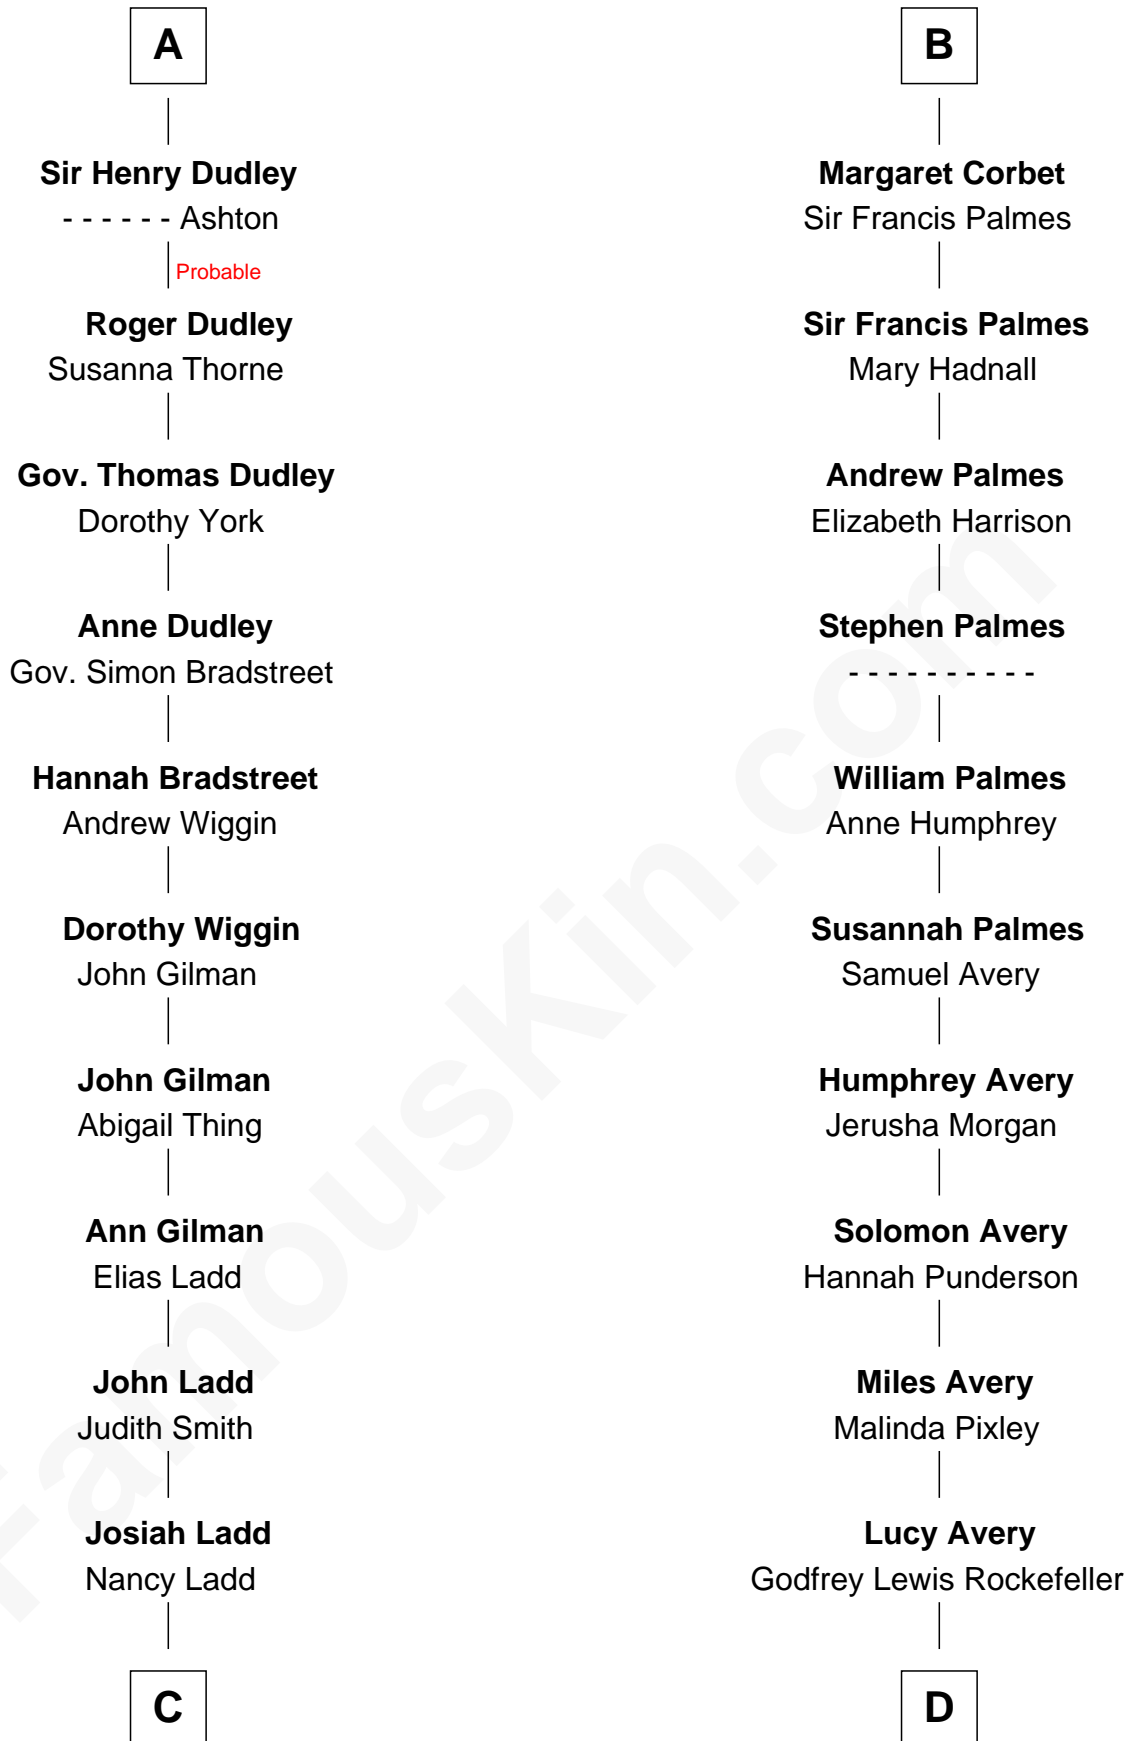

FamousKin.com Relationship Chart of

Alan Ladd
Movie Actor

20th cousin of

Nelson Rockefeller
41st U.S. Vice-President

Sir William de Ros
Margery de Badlesmere

Thomas de Ros
Beatrice de Stafford

Margaret de Ros
Sir Reynold Grey

Margaret Grey
Sir William Bonville

William Bonville
Elizabeth Harington

William Bonville
Katherine Neville

Cecily Bonville
Thomas Grey

Cecily Grey
Sir John Sutton

A

Maud de Roos
John de Welles

Anne de Welles
James Butler

James Butler
Joan Beauchamp

Elizabeth Butler
John Talbot

Ann Talbot
Sir Henry Vernon

Elizabeth Vernon
Sir Robert Corbet

Sir Roger Corbet
Anne Windsor

B

C

Alvaro Ladd
Nancy Shotwell

Nelson Rockefeller
41st U.S. Vice-President

FamousKin.com