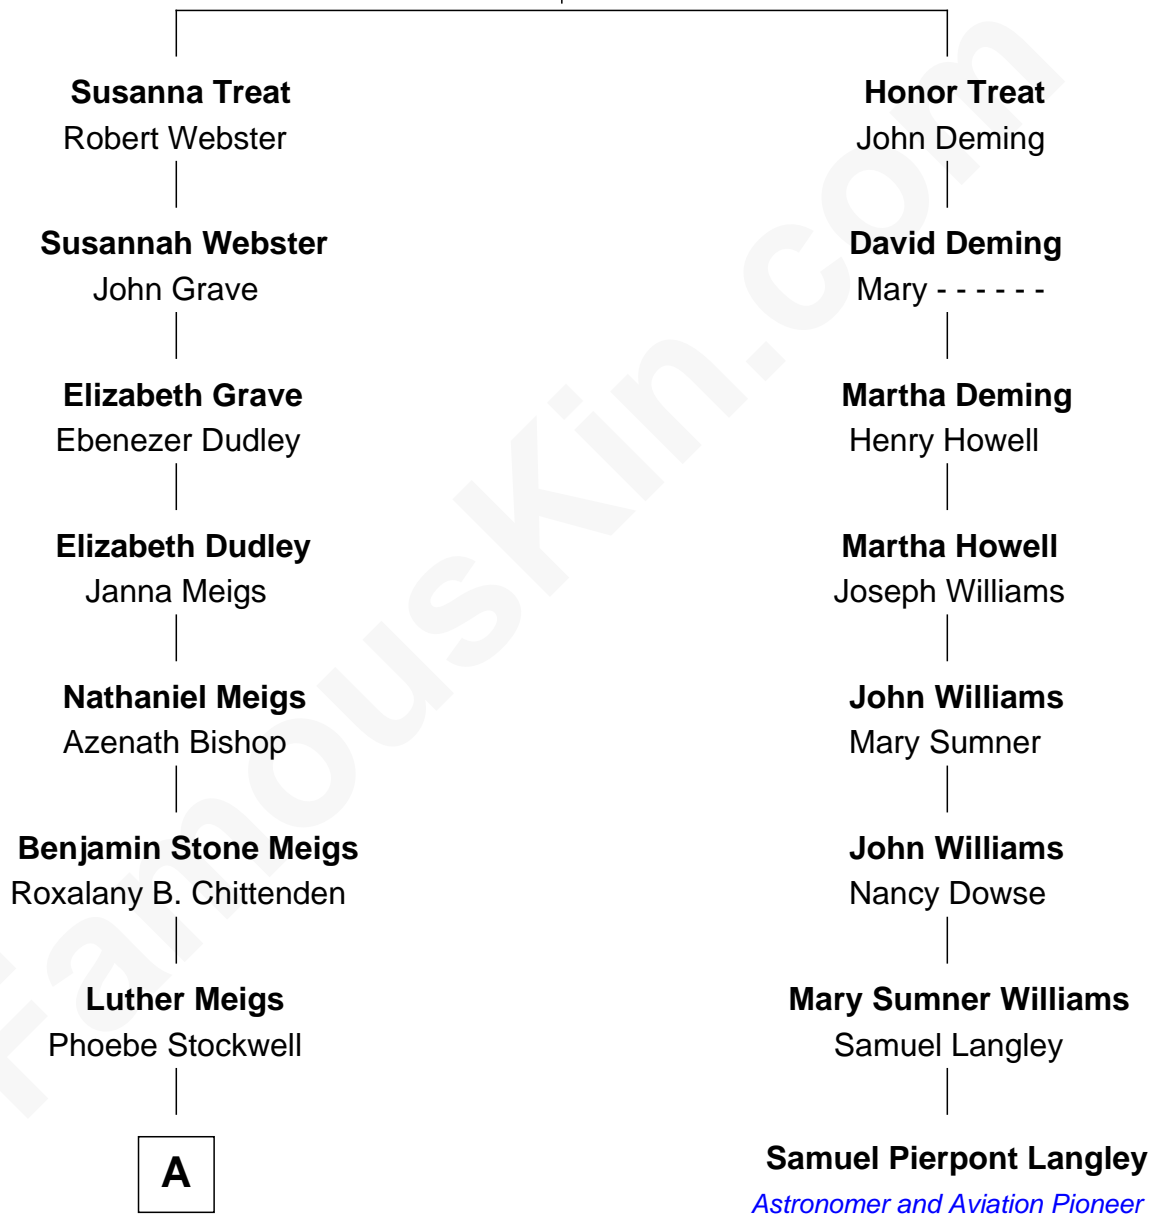

FamousKin.com Relationship Chart of

Alan Ladd
Movie Actor

7th cousin 3 times removed of

Samuel Pierpont Langley
Astronomer and Aviation Pioneer

Richard Treat
Alice Gaylord

A

—
Guy Meigs

Lavinia Wallbridge

—
Julia Henrietta Meigs

Oscar F. Ladd

—
Alan Harwood Ladd

Selina Raleigh

—
Alan Ladd

Movie Actor

FamousKin.com