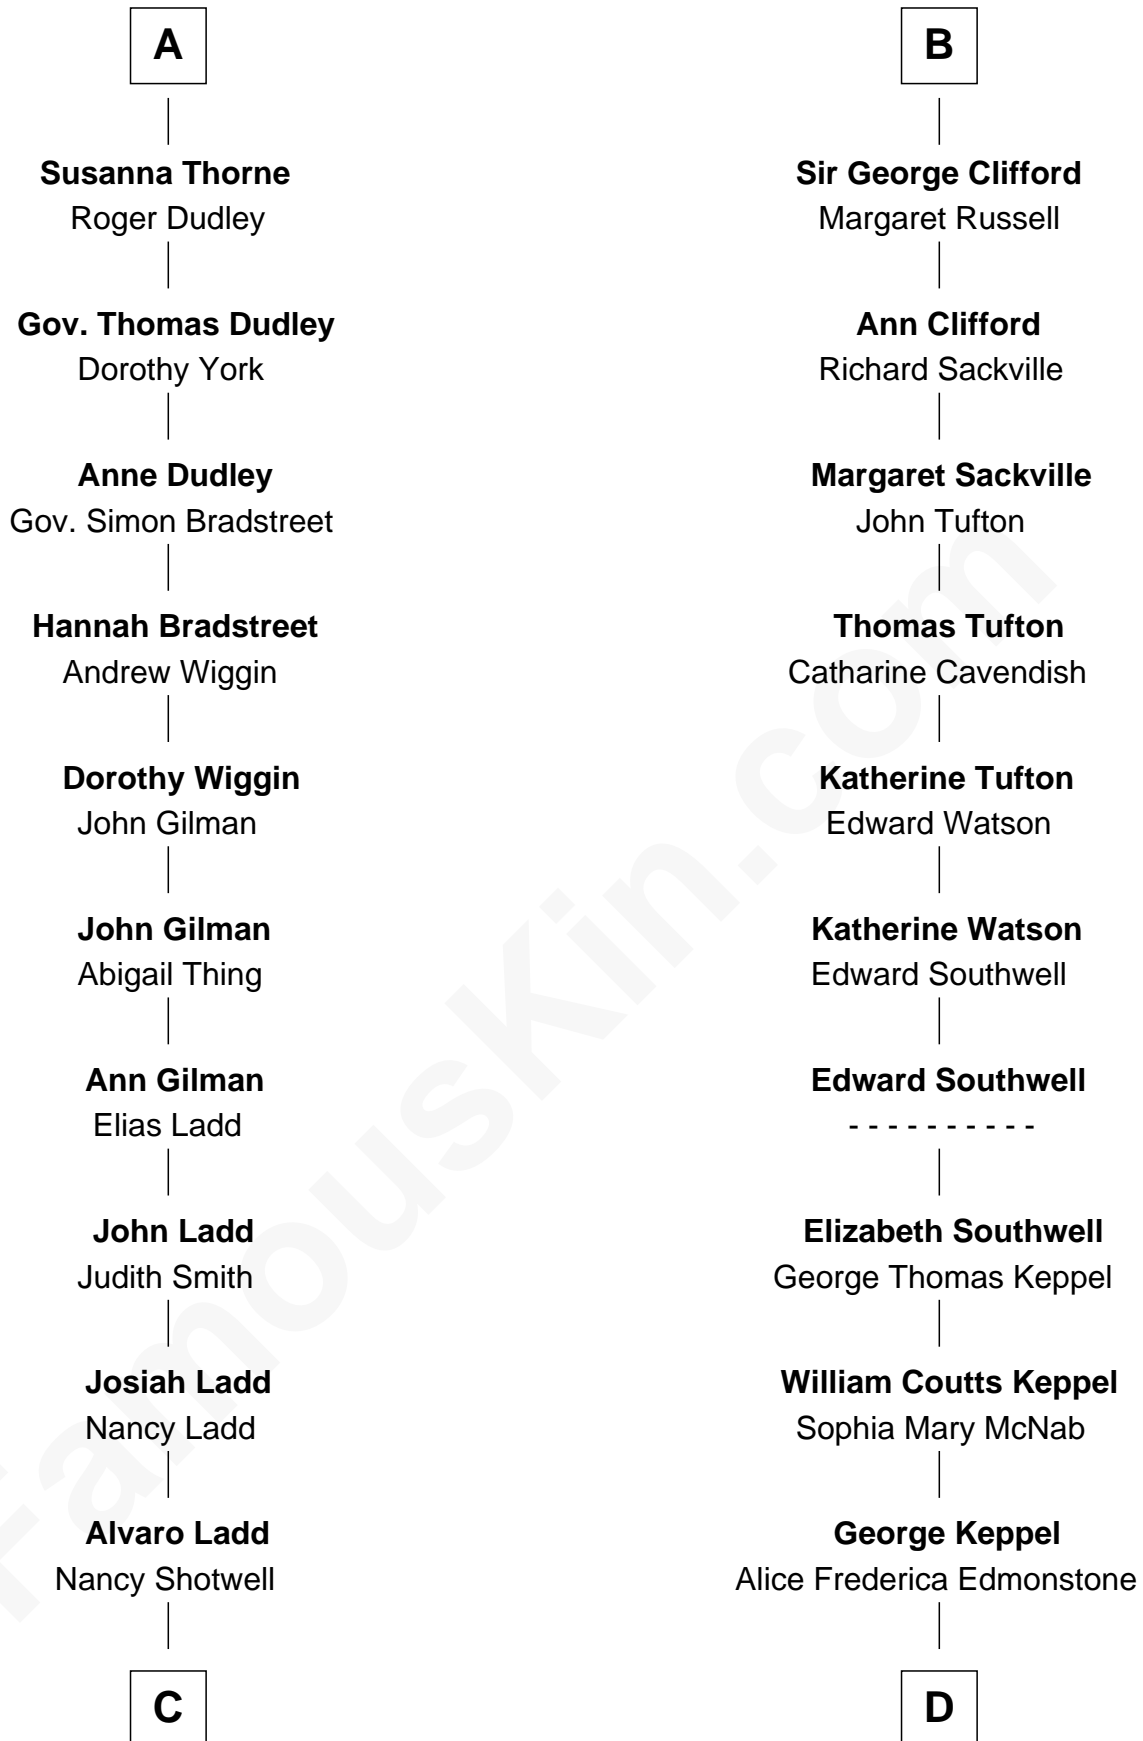

FamousKin.com Relationship Chart of

Alan Ladd

Movie Actor

19th cousin of

Camilla Parker Bowles

Queen Consort of the United Kingdom

Sir John Grey

Avice Marmion