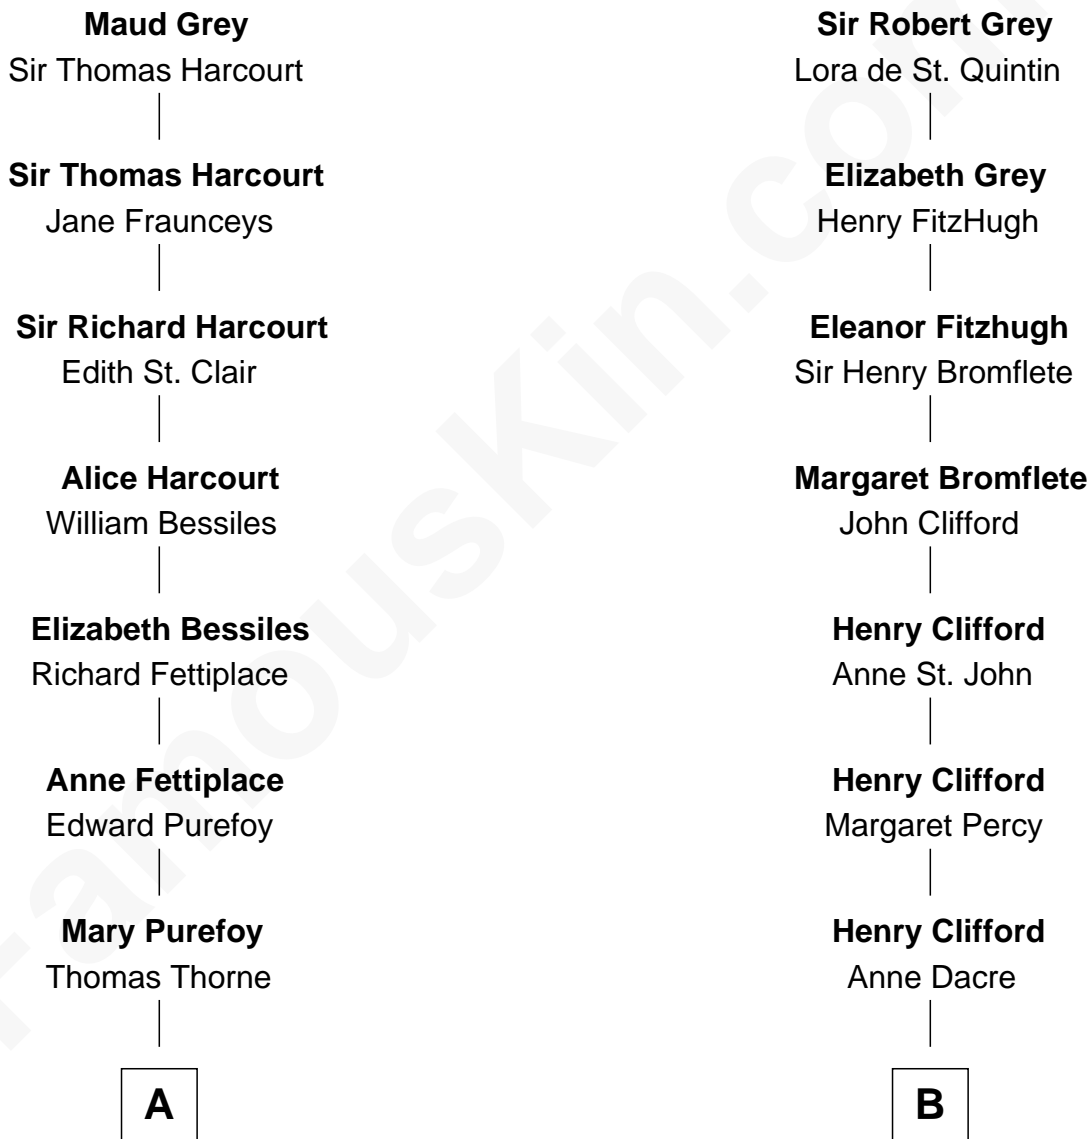

FamousKin.com Relationship Chart of

Alan Ladd

Movie Actor

19th cousin of

Camilla Parker Bowles

Queen Consort of the United Kingdom

Sir John Grey

Avice Marmion