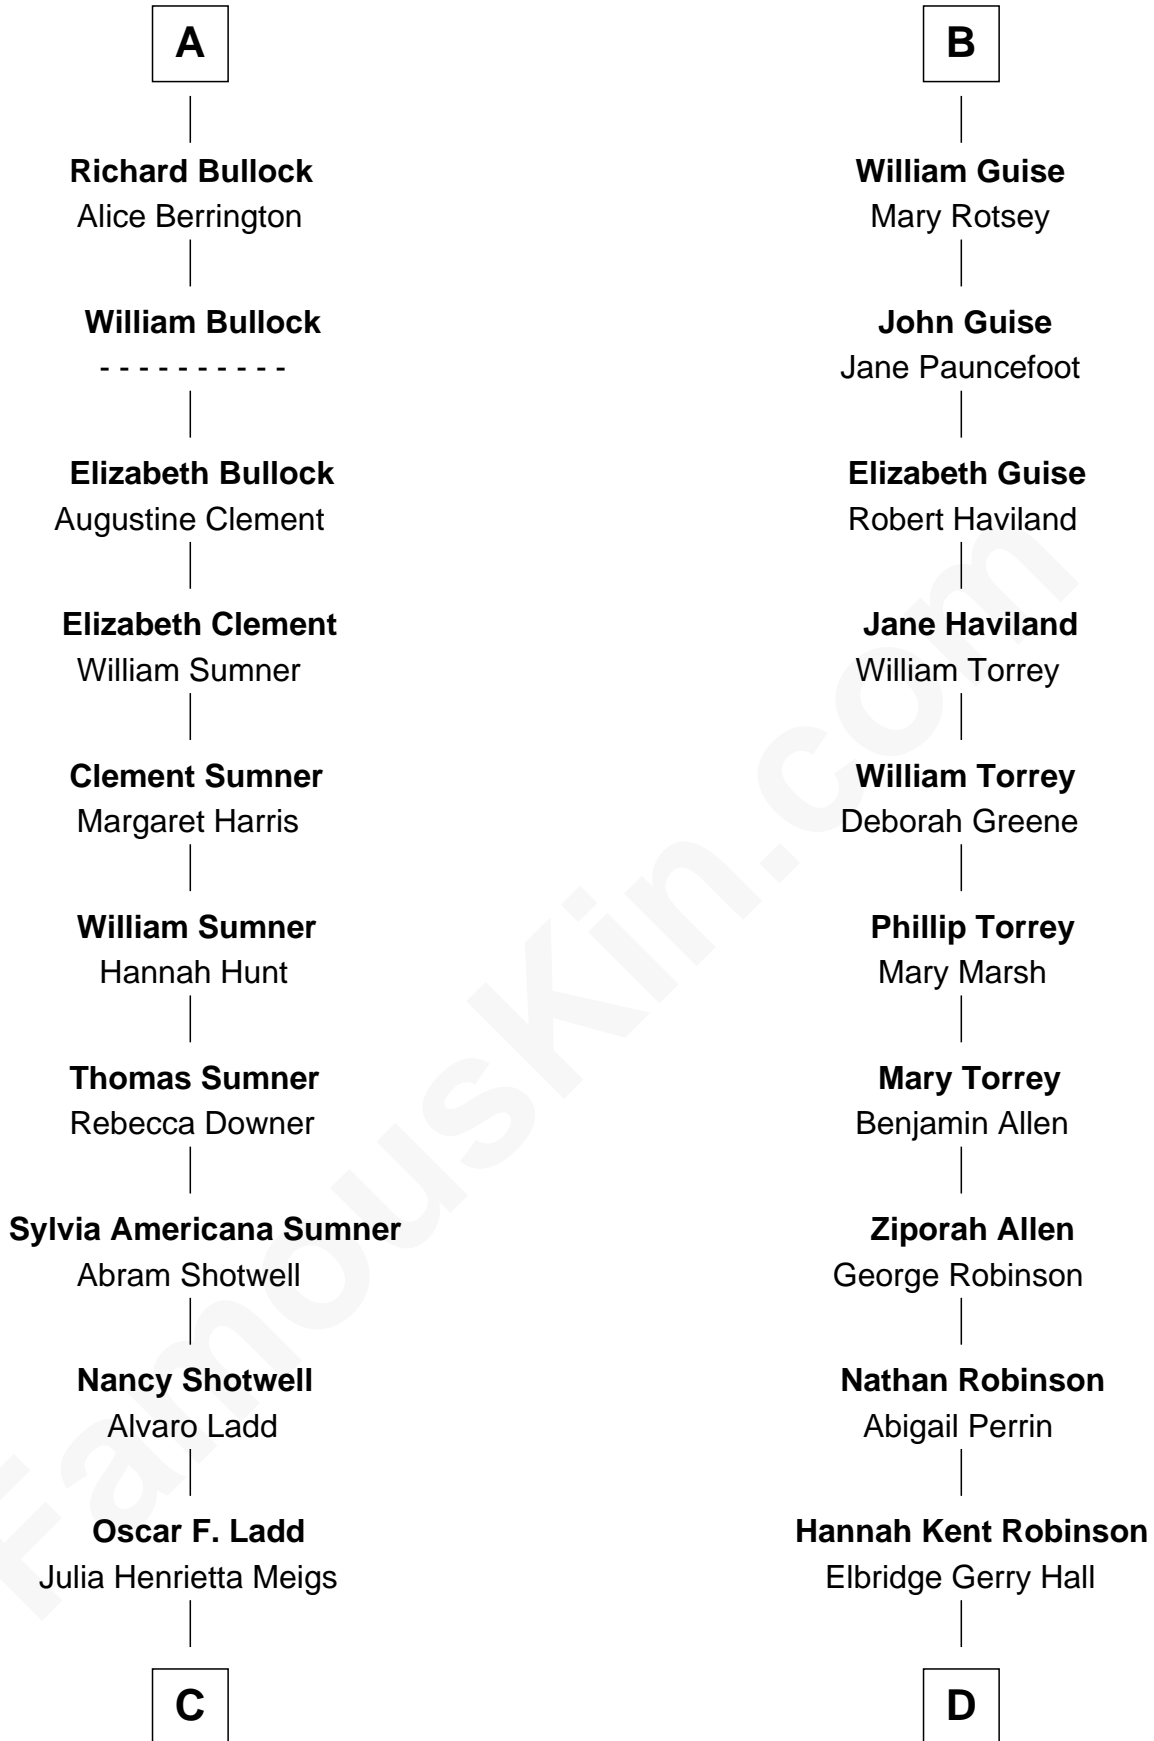

FamousKin.com Relationship Chart of

Alan Ladd
Movie Actor

18th cousin 2 times removed of

Raquel Welch
Movie Actress

Bartholomew de Badlesmere
Margaret de Clare

Maud de Badlesmere

John de Vere

Aubrey de Vere

Gilbert Bullock

Thomas Bullock

Alice Kingsmill

A

Margery de Badlesmere

Sir William de Ros

Thomas de Ros

Beatrice de Stafford

Margaret de Ros

Sir Reynold Grey

Sir John Grey

Constance de Holand

Sir Edmund Grey

Katherine Percy

Anne Grey

Sir John Grey

Probable

Tacy Grey

John Guise

B

C

Alan Harwood Ladd

Selina Raleigh

Alan Ladd