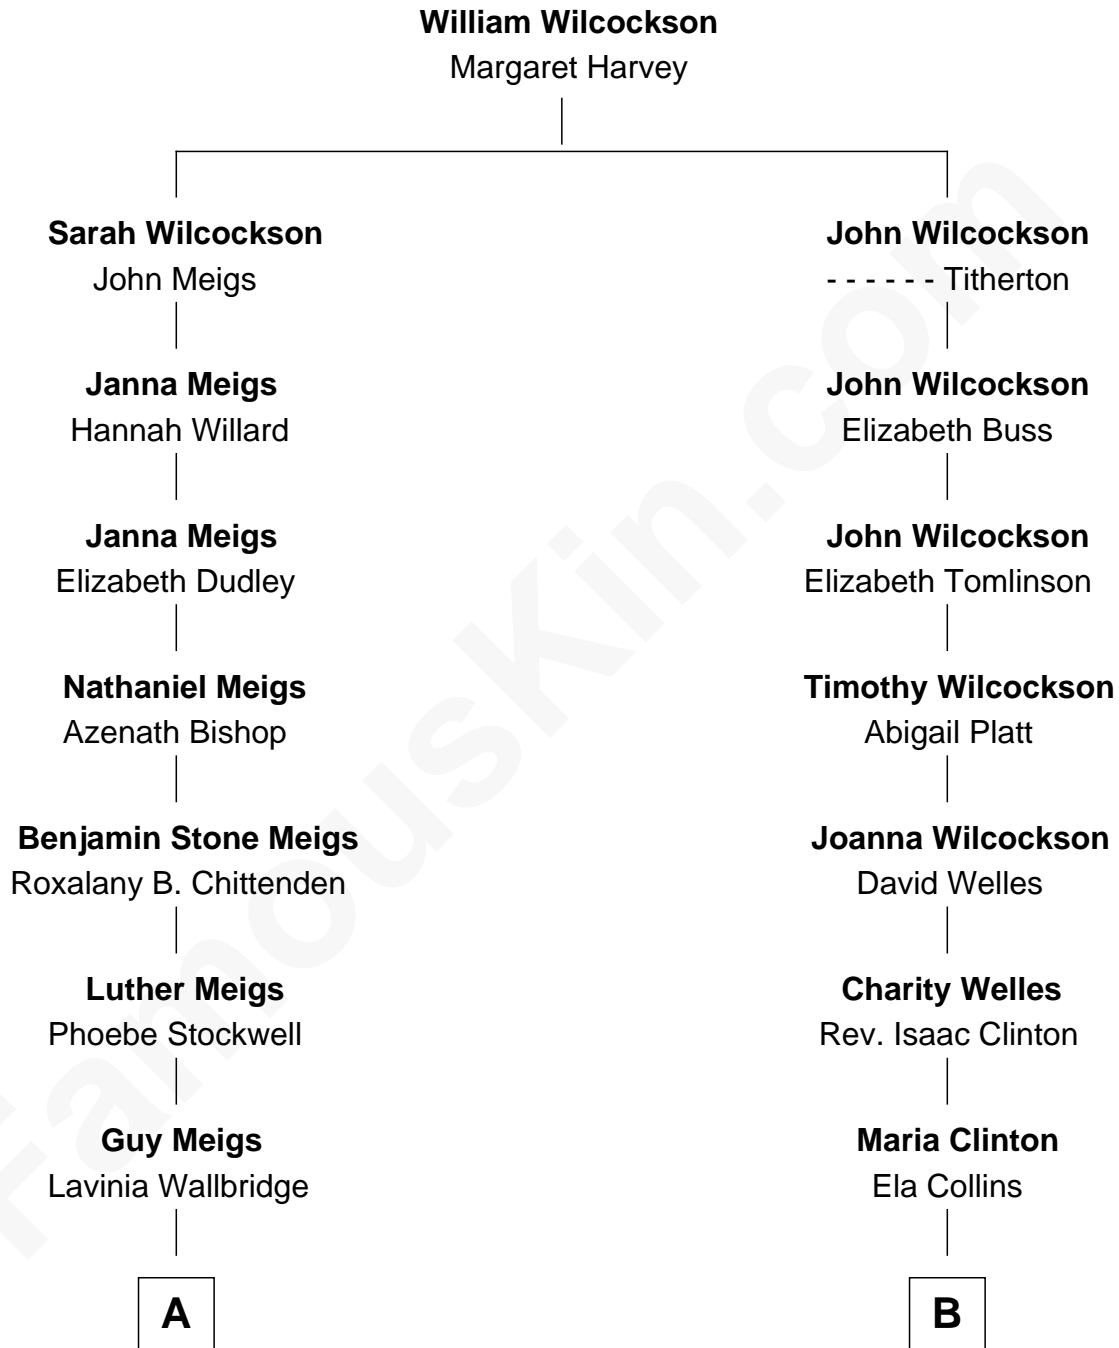

FamousKin.com Relationship Chart of

Alan Ladd
Movie Actor

8th cousin 1 time removed of

Helen (Herron) Taft
First Lady of President William H. Taft

FamousKin.com