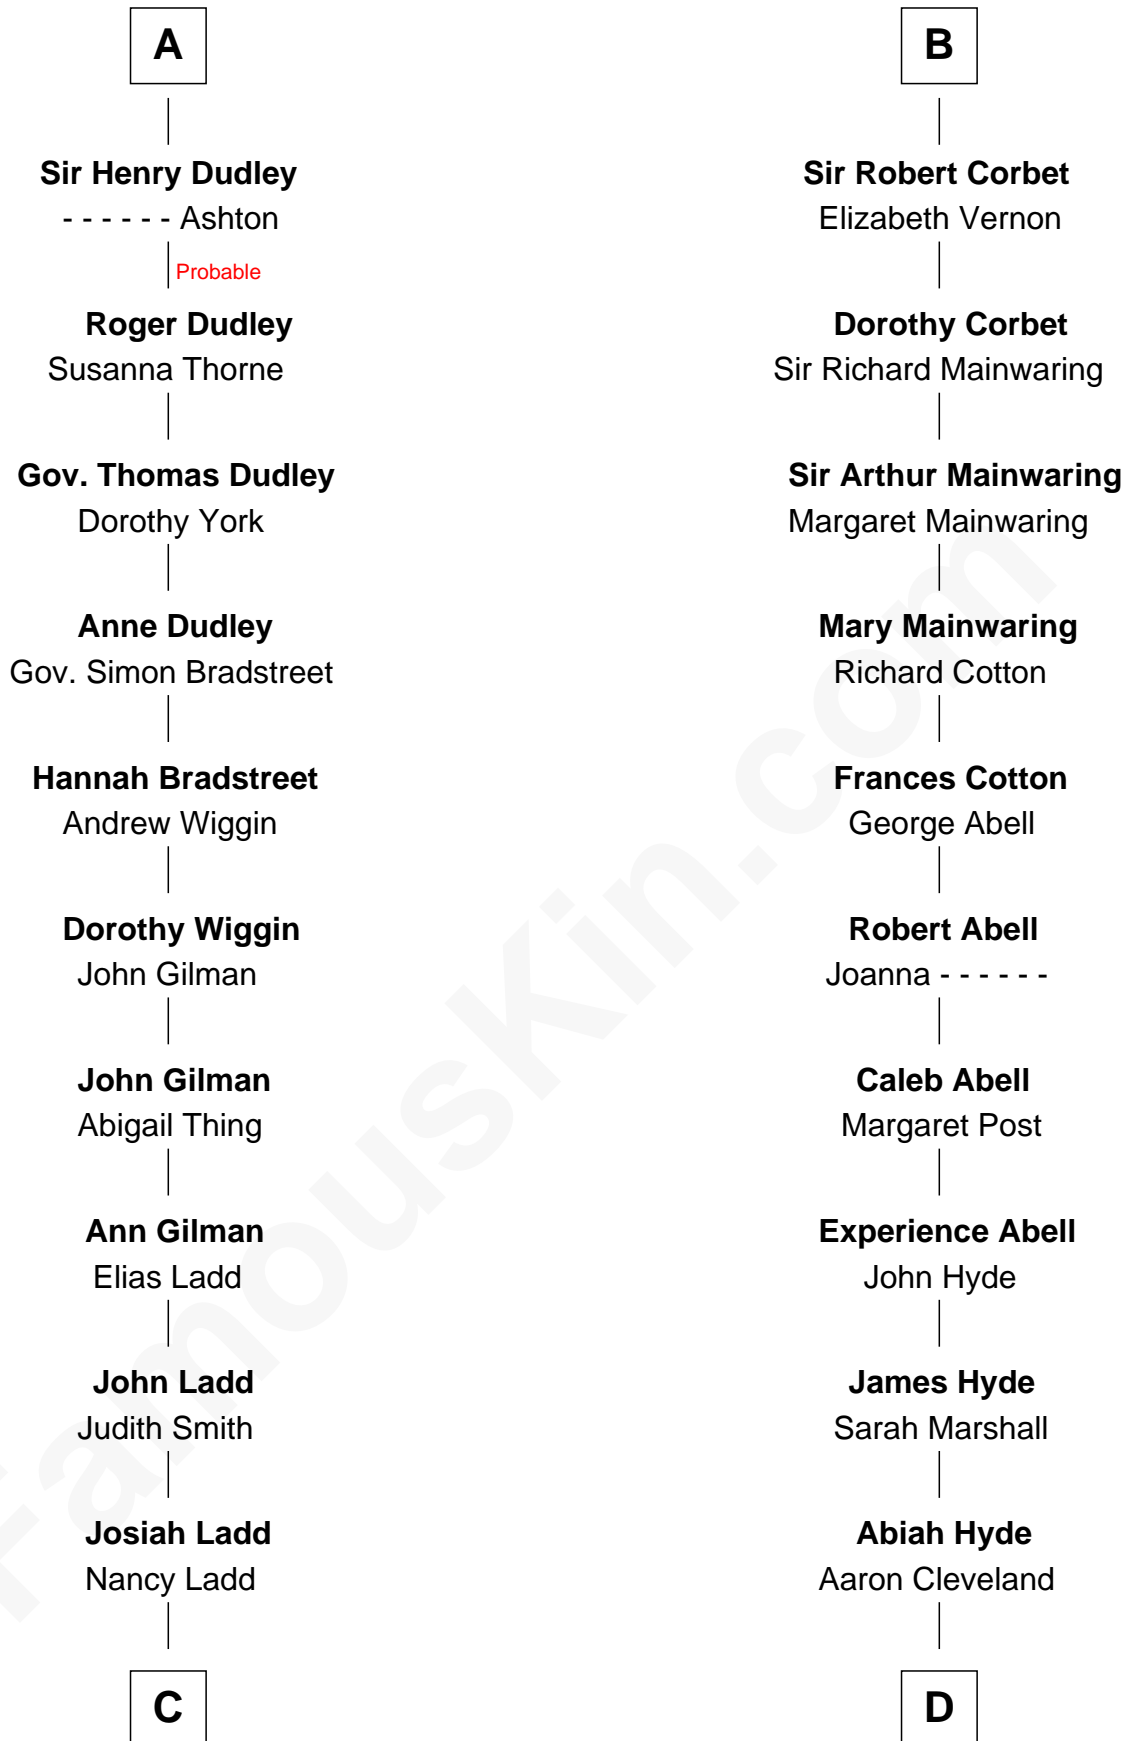

FamousKin.com Relationship Chart of

Alan Ladd

Movie Actor

19th cousin 1 time removed of

Grover Cleveland

22nd and 24th U.S. President

FamousKin.com