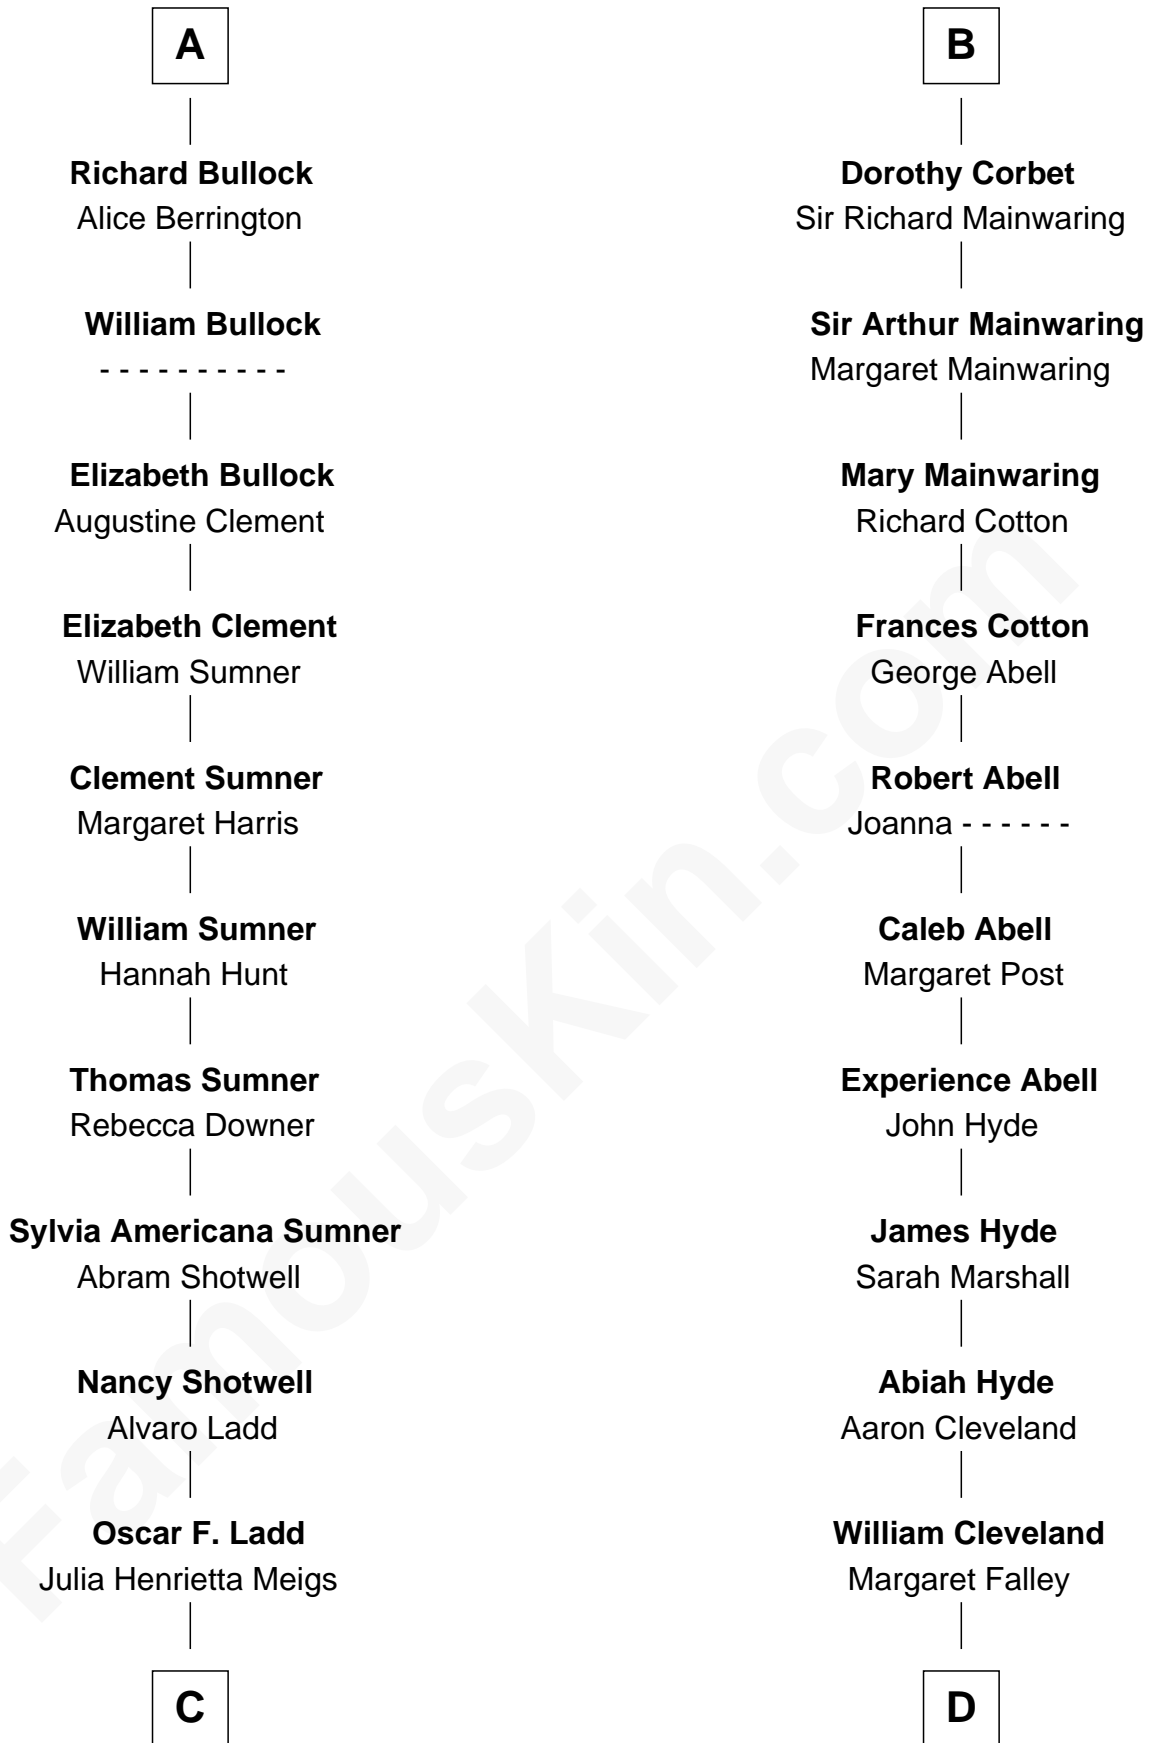

FamousKin.com Relationship Chart of

Alan Ladd

Movie Actor

18th cousin of

Grover Cleveland

22nd and 24th U.S. President

Bartholomew de Badlesmere

Margaret de Clare

Joan de Vere

Sir William Norreys

Margaret Norreys

Gilbert Bullock

Thomas Bullock

Alice Kingsmill

A

Margery de Badlesmere

Sir William de Ros

Maud de Roos

John de Welles

Anne de Welles

James Butler

James Butler

Joan Beauchamp

Elizabeth Butler

John Talbot

Ann Talbot

Sir Henry Vernon

Elizabeth Vernon

Sir Robert Corbet

B

FamousKin.com