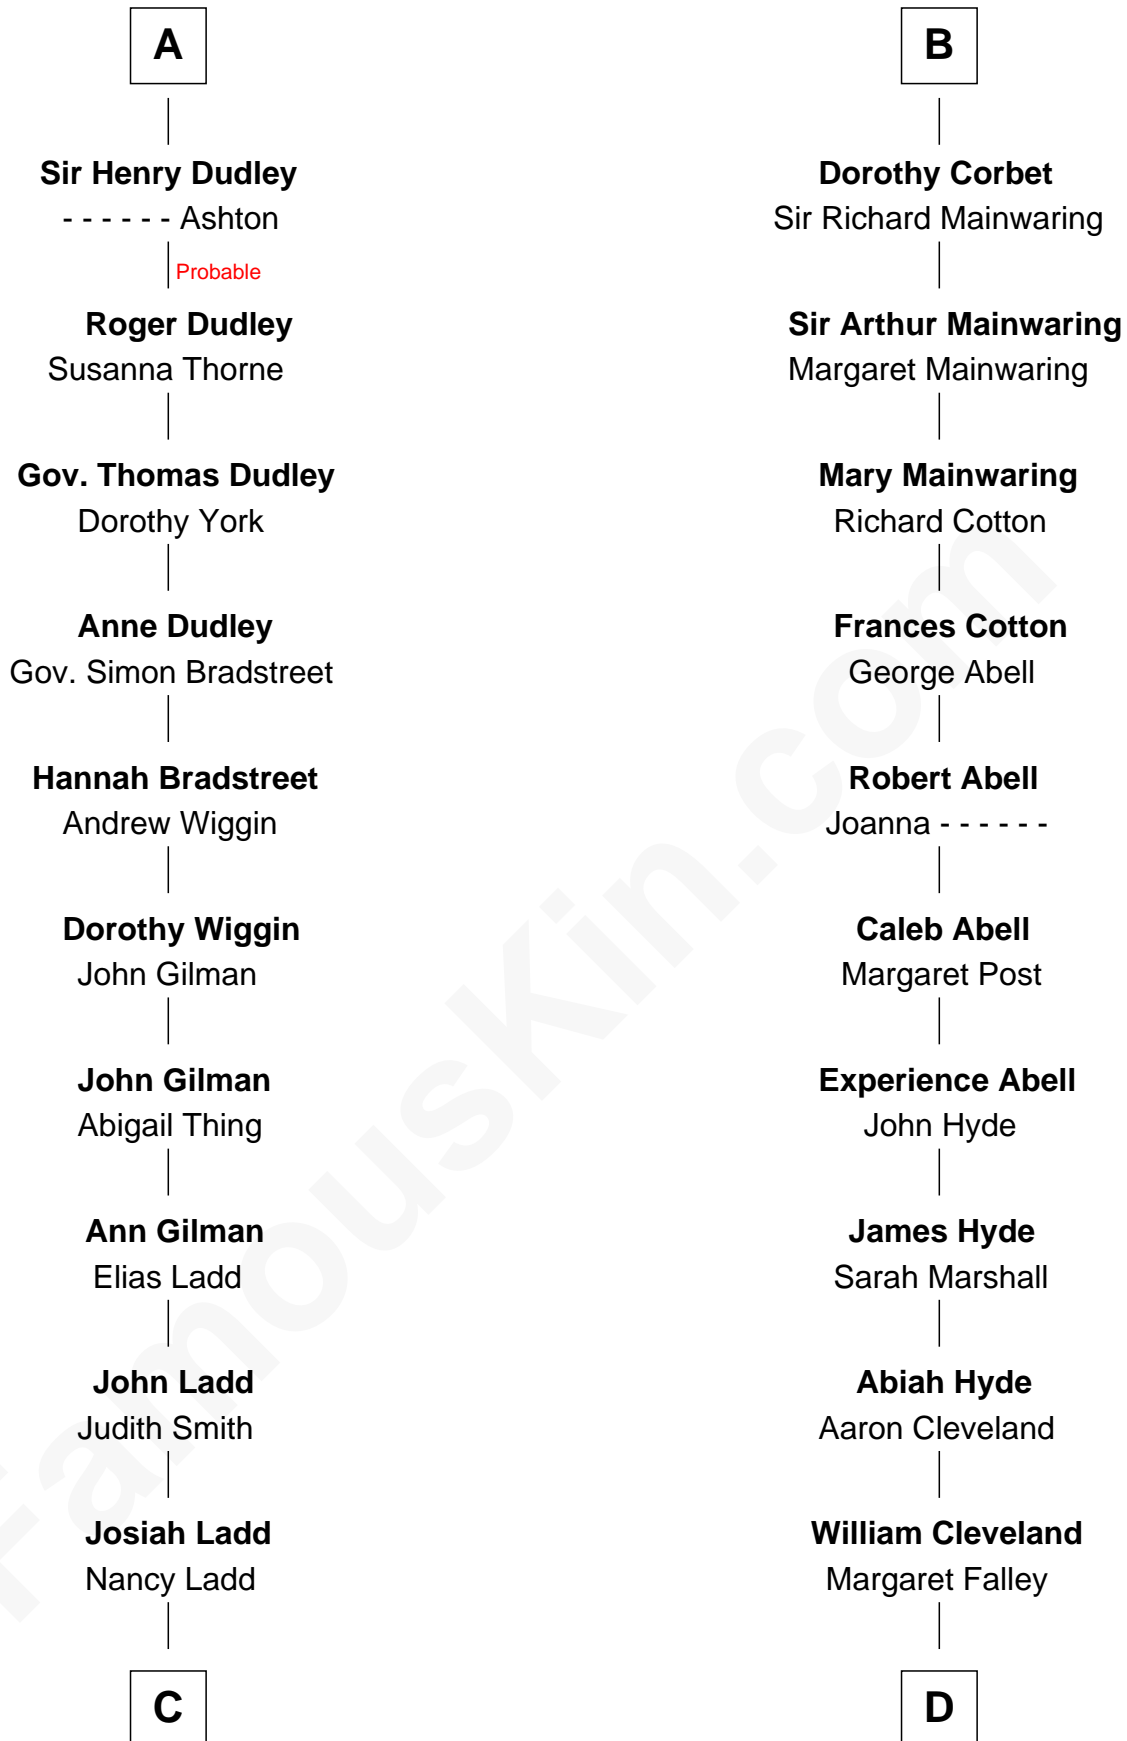

FamousKin.com Relationship Chart of

Alan Ladd
Movie Actor

18th cousin 2 times removed of

Grover Cleveland
22nd and 24th U.S. President

FamousKin.com