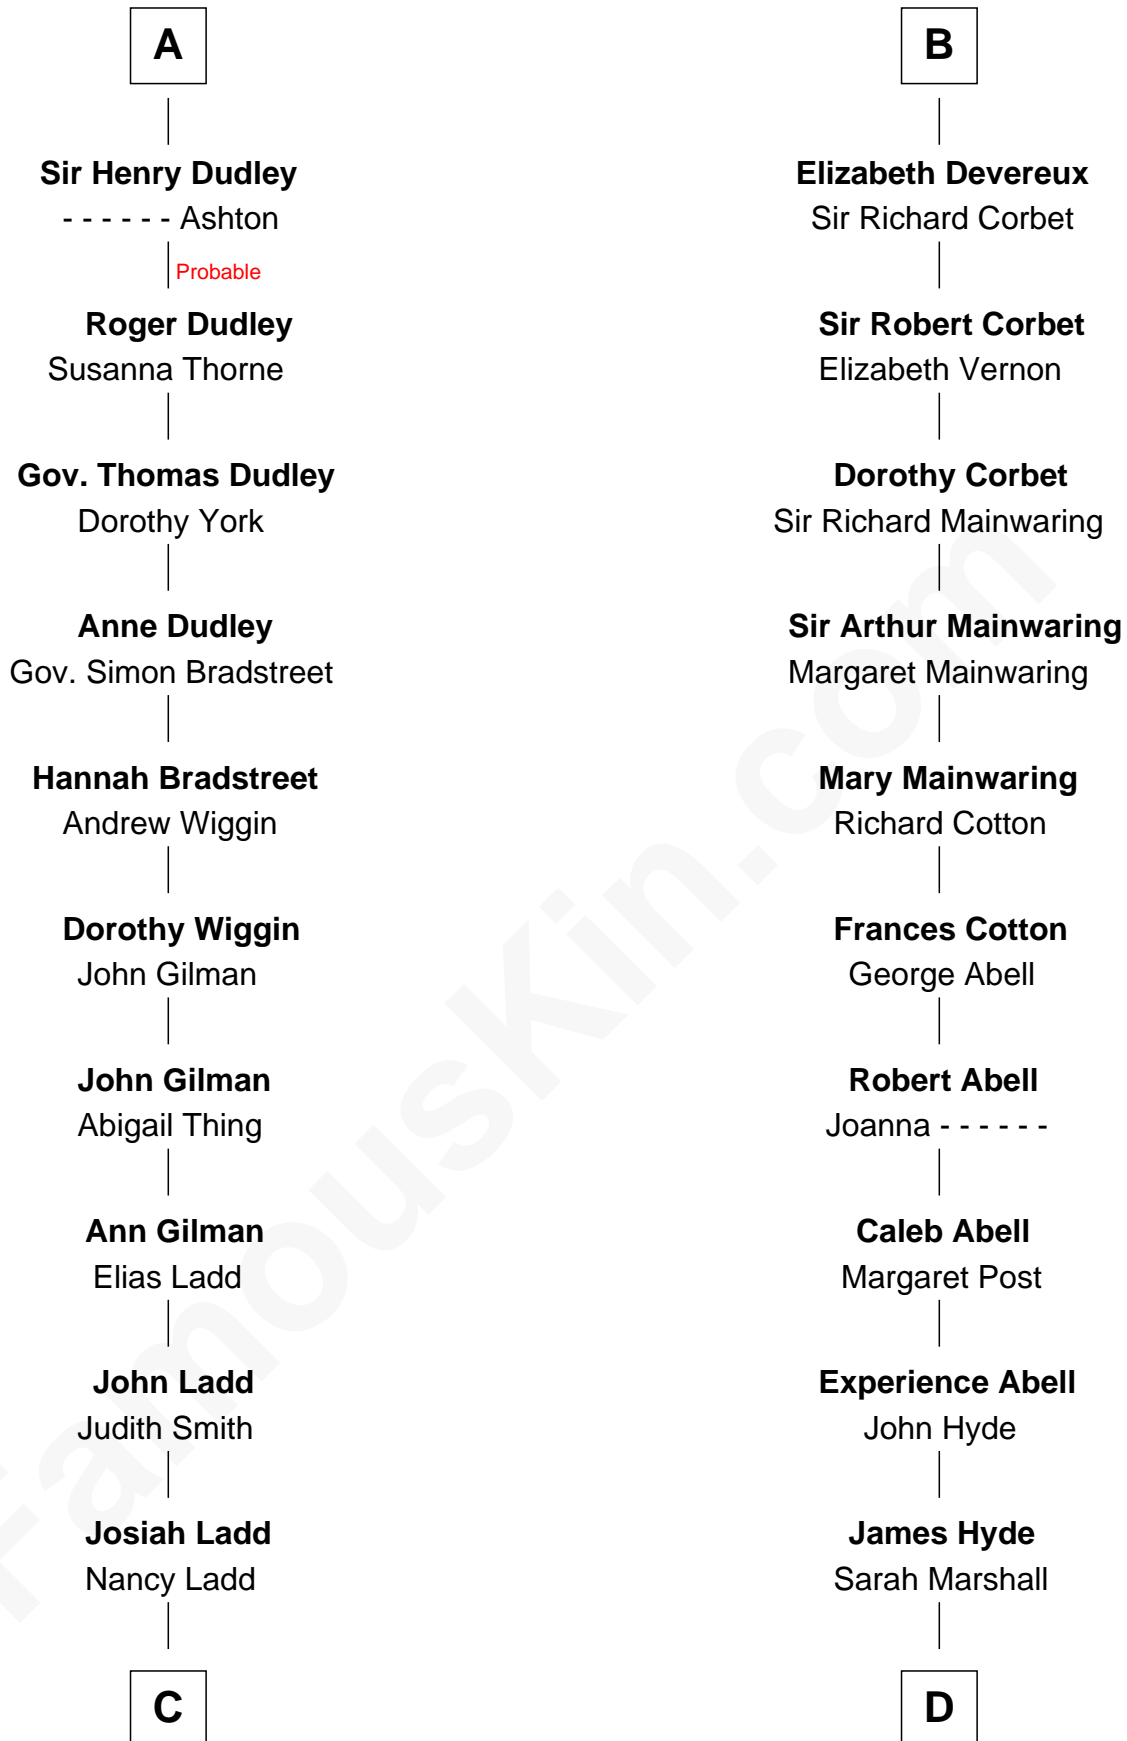

# FamousKin.com Relationship Chart of

**Alan Ladd**

*Movie Actor*

20th cousin of

**Grover Cleveland**

*22nd and 24th U.S. President*

**Sir Hugh I de Audley**

Iseult de Mortimer

**C**

**Alvaro Ladd**  
Nancy Shotwell

**Oscar F. Ladd**  
Julia Henrietta Meigs

**Alan Harwood Ladd**  
Selina Raleigh

**Alan Ladd**  
*Movie Actor*

**D**

**Abiah Hyde**  
Aaron Cleveland

**William Cleveland**  
Margaret Falley

**Rev. Richard Falley Cleveland**  
Ann Neal

**Grover Cleveland**  
*22nd and 24th U.S. President*

FamousKin.com