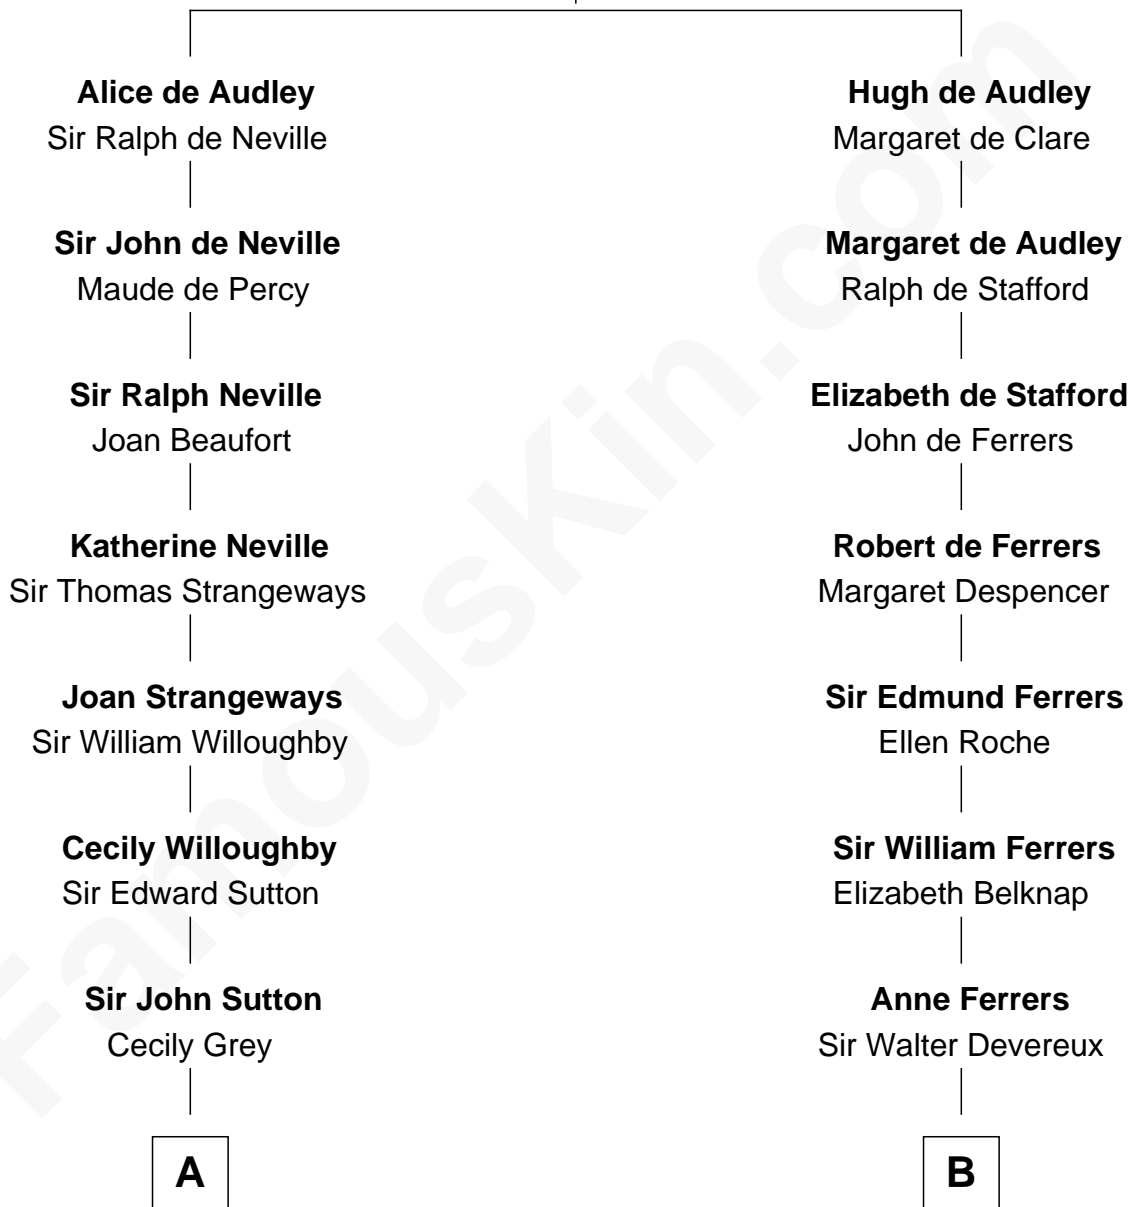

# FamousKin.com Relationship Chart of

**Alan Ladd**

*Movie Actor*

20th cousin of

**Grover Cleveland**

*22nd and 24th U.S. President*

**Sir Hugh I de Audley**

Iseult de Mortimer

**C**

**Alvaro Ladd**  
Nancy Shotwell

**Oscar F. Ladd**  
Julia Henrietta Meigs

**Alan Harwood Ladd**  
Selina Raleigh

**Alan Ladd**  
*Movie Actor*

**D**

**Abiah Hyde**  
Aaron Cleveland

**William Cleveland**  
Margaret Falley

**Rev. Richard Falley Cleveland**  
Ann Neal

**Grover Cleveland**  
*22nd and 24th U.S. President*

FamousKin.com