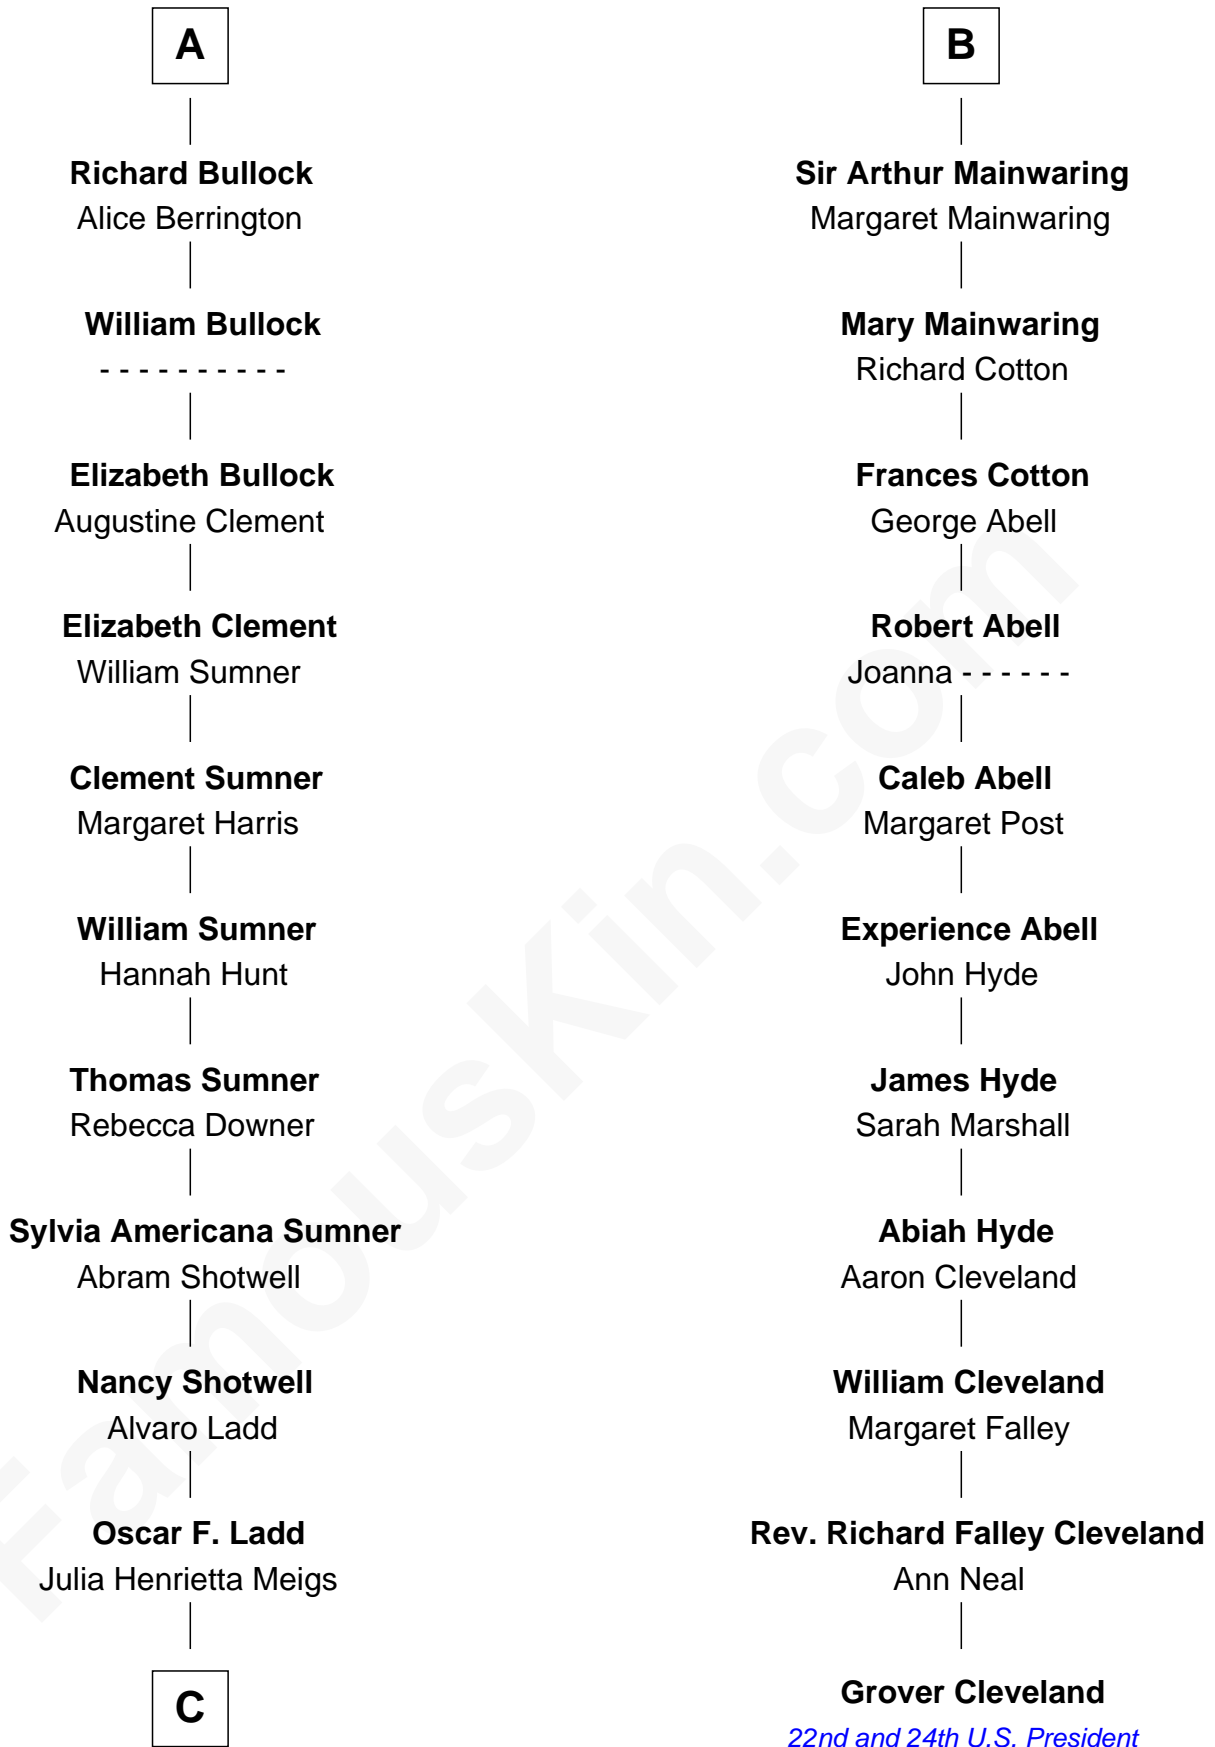

# FamousKin.com Relationship Chart of

**Alan Ladd**  
*Movie Actor*

17th cousin 1 time removed of

**Grover Cleveland**  
*22nd and 24th U.S. President*

**C**

—  
**Alan Harwood Ladd**

Selina Raleigh

—  
**Alan Ladd**