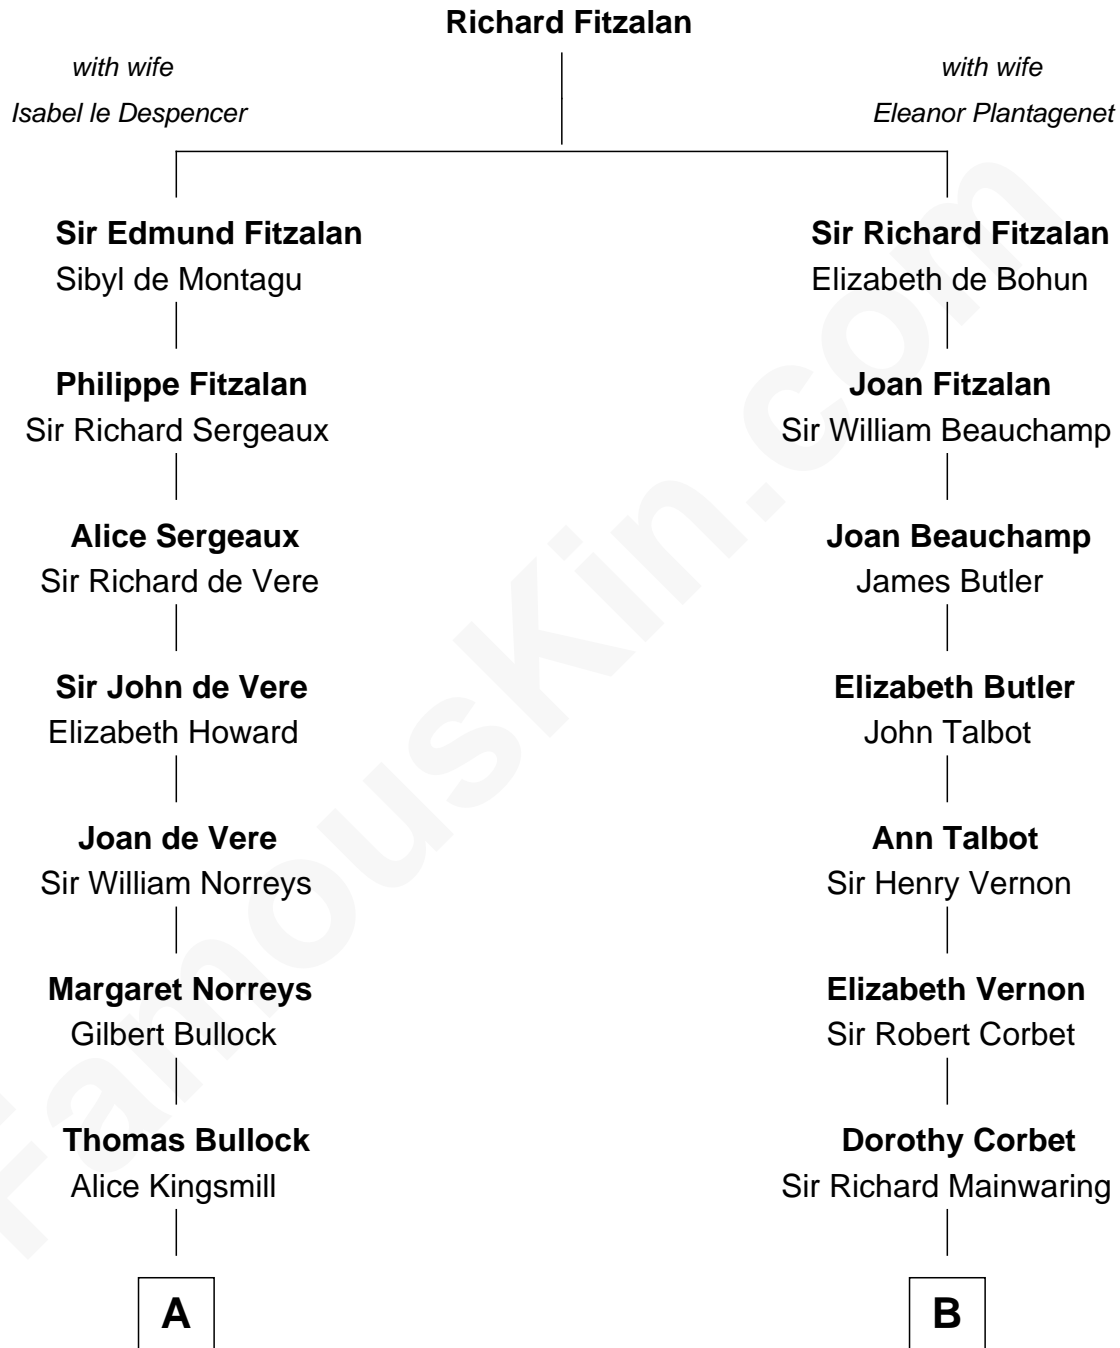

# FamousKin.com Relationship Chart of

**Alan Ladd**  
*Movie Actor*

17th cousin 1 time removed of

**Grover Cleveland**  
*22nd and 24th U.S. President*

**C**

—  
**Alan Harwood Ladd**

Selina Raleigh

—  
**Alan Ladd**

*Movie Actor*

FamousKin.com