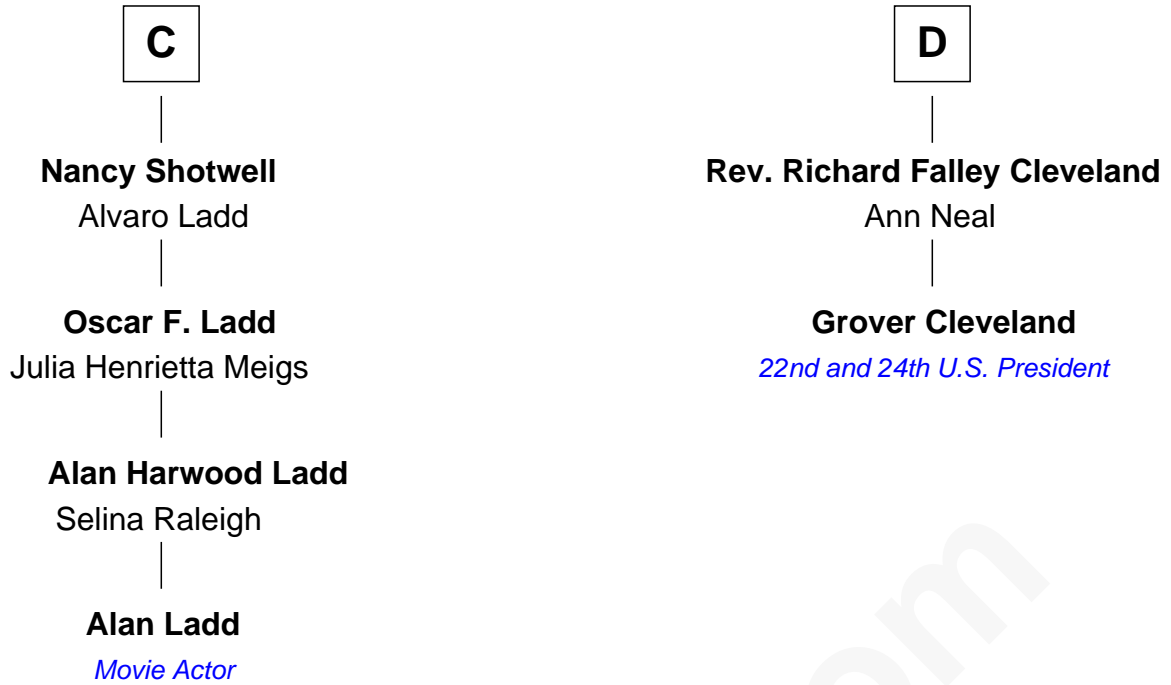

FamousKin.com Relationship Chart of

Alan Ladd
Movie Actor

18th cousin 2 times removed of

Grover Cleveland
22nd and 24th U.S. President

Sir Hugh le Despencer
Isabella de Beauchamp

Hugh le Despencer
Eleanor de Clare

Jane Sutton
Thomas Mainwaring

B

FamousKin.com