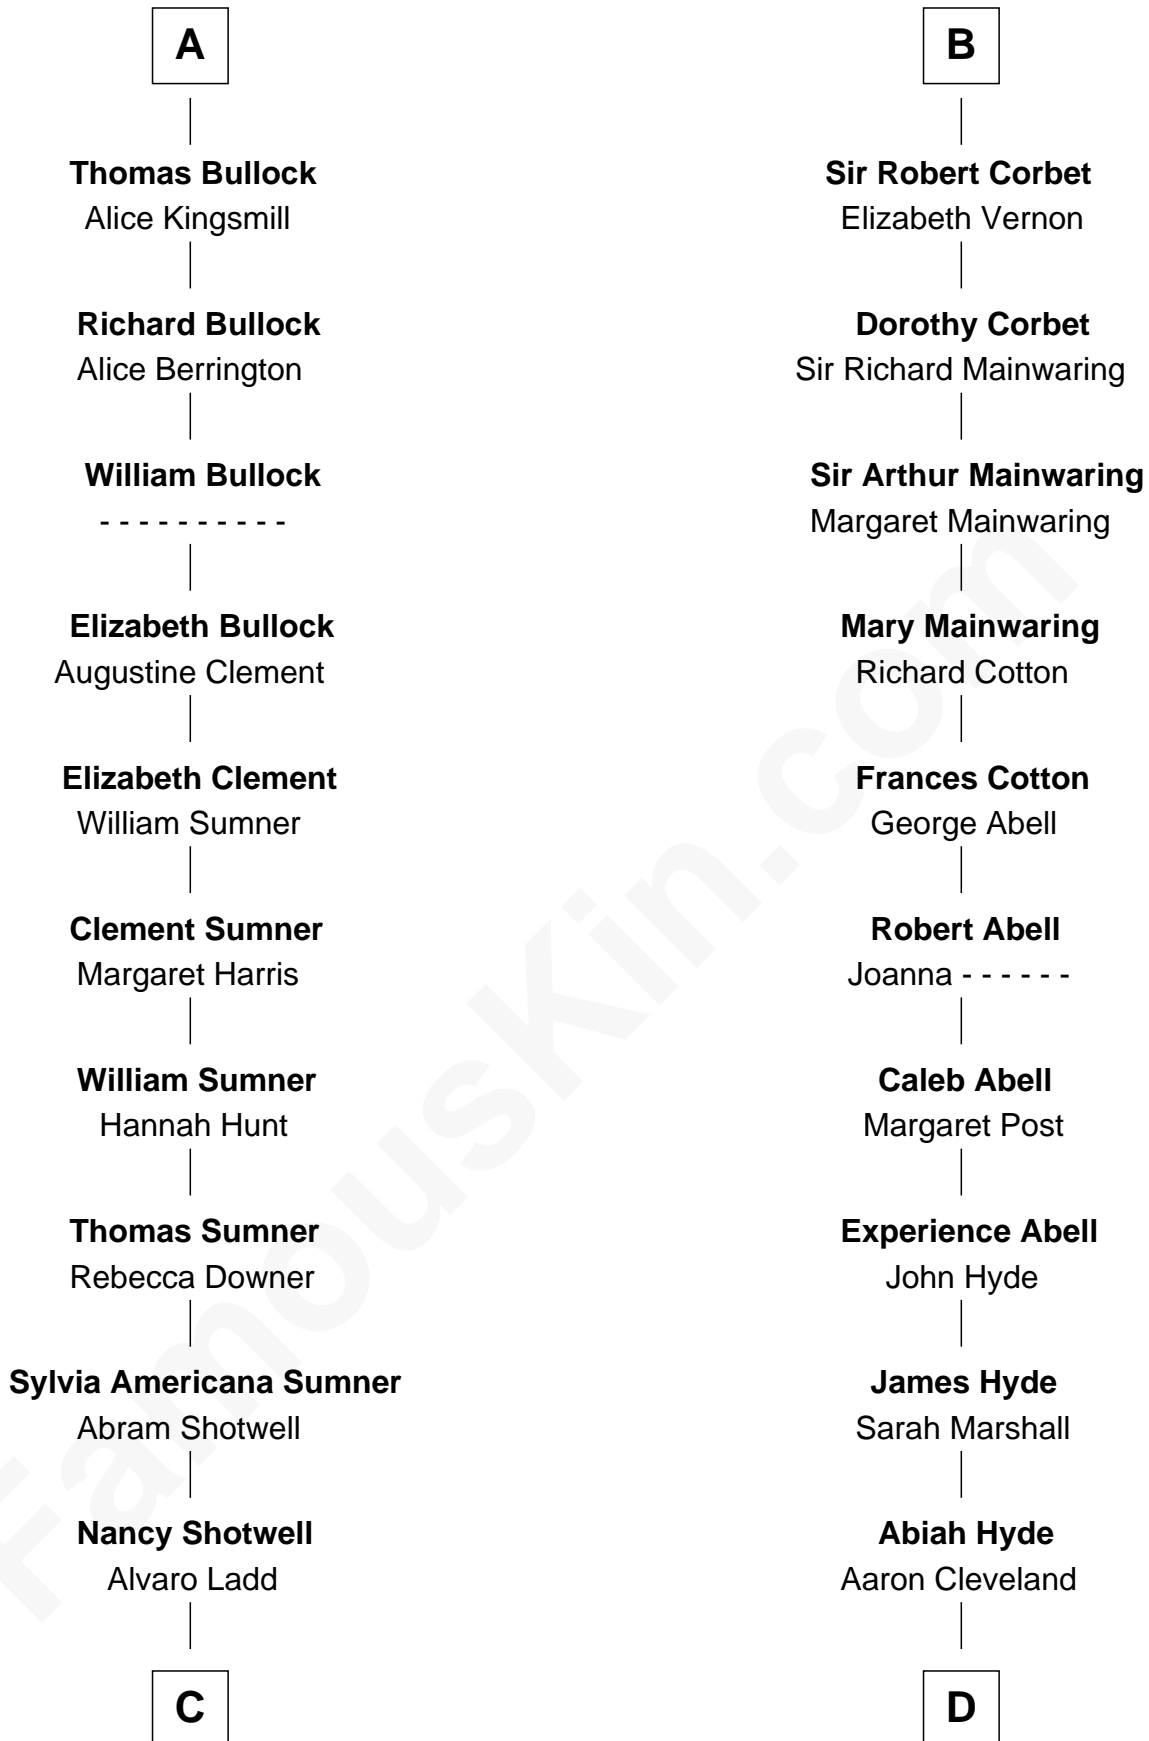

FamousKin.com Relationship Chart of

Alan Ladd

Movie Actor

19th cousin of

Grover Cleveland

22nd and 24th U.S. President

Hugh le Despencer

Eleanor de Clare

Elizabeth Belknap

Anne Ferrers

Sir Walter Devereux

Elizabeth Devereux

Sir Richard Corbet

B

FamousKin.com