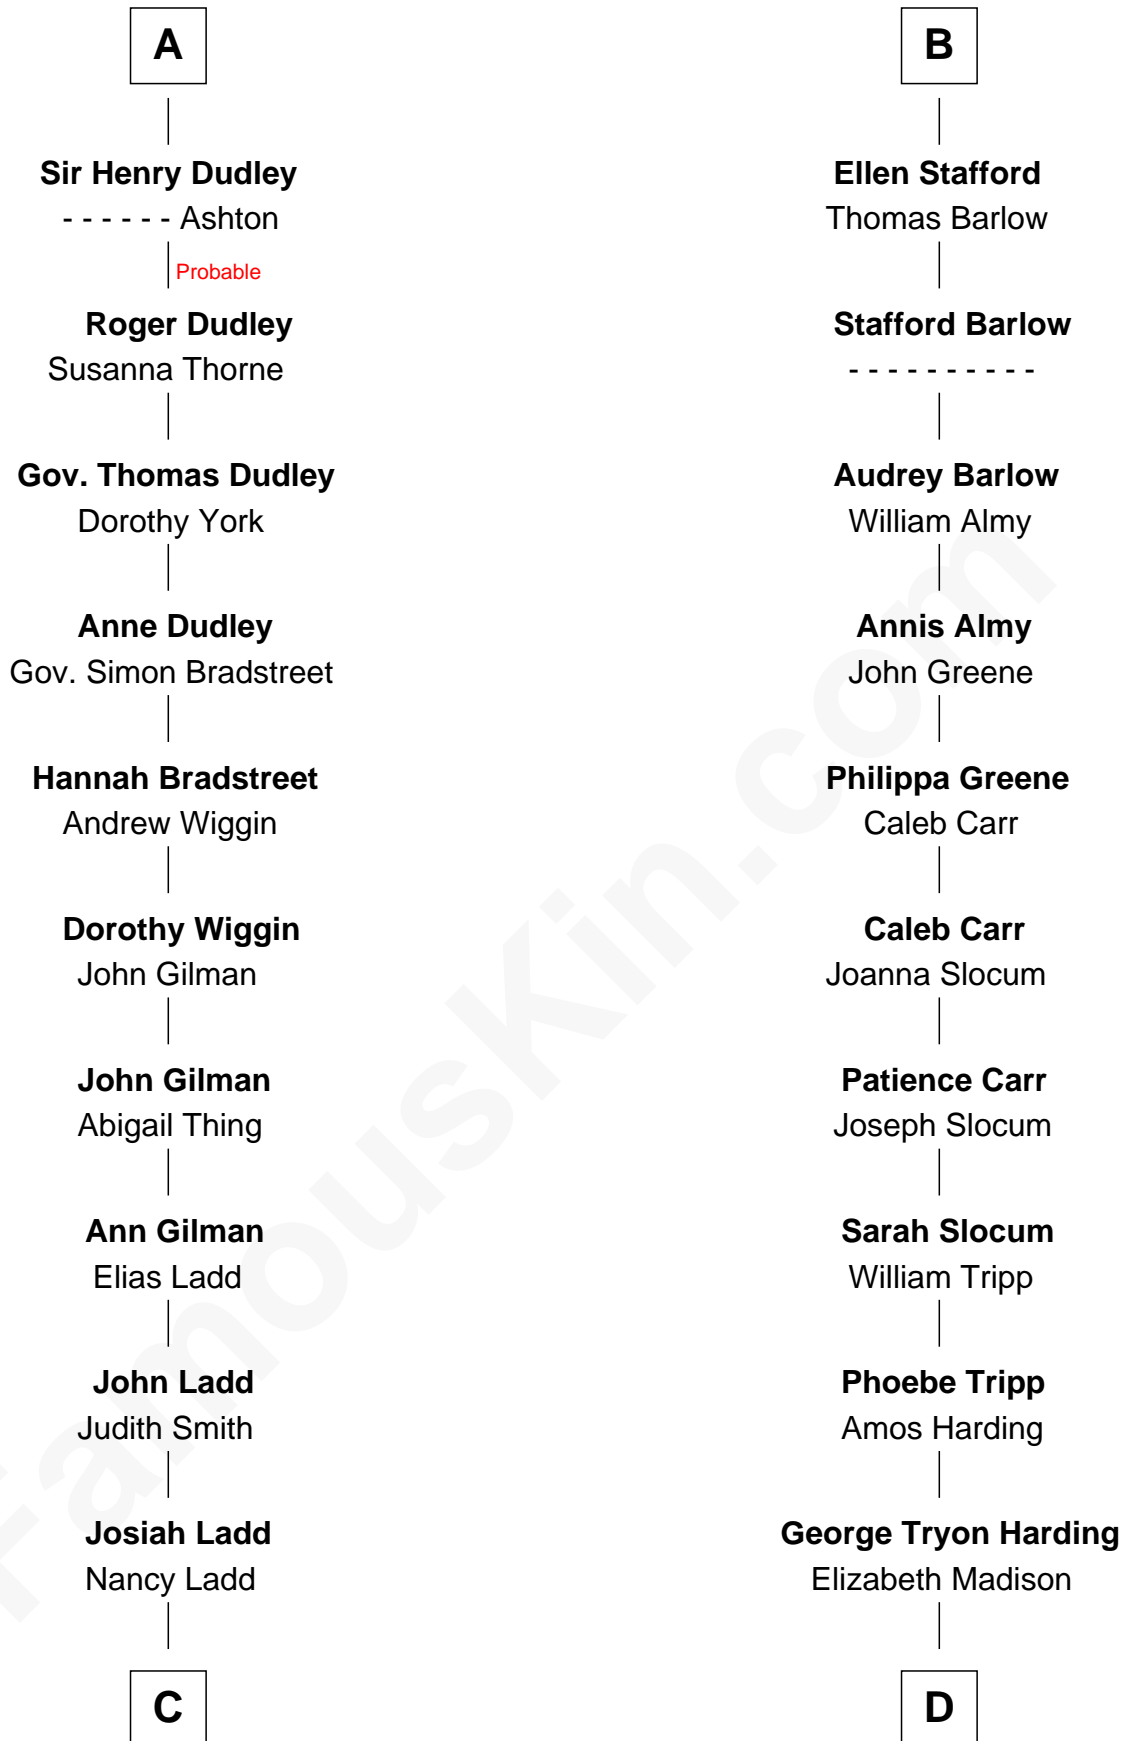

# FamousKin.com Relationship Chart of

**Alan Ladd**  
*Movie Actor*

19th cousin 1 time removed of

**Warren G. Harding**  
*29th U.S. President*

**Ralph de Stafford**

*with wife*  
*Margaret de Audley*

*with wife*  
*Katherine de Hastang*

**Margaret Grey**

Sir William Bonville

**Sir Humphrey Stafford**

Elizabeth Burdet

**William Bonville**

Elizabeth Harington

**Sir Humphrey Stafford**

Eleanor Aylesbury

**William Bonville**

Katherine Neville

**Humphrey Stafford**

Katherine Fray

**Cecily Bonville**

Thomas Grey

**Sir Humphrey Stafford**

Margaret Fogge

**Cecily Grey**

Sir John Sutton

**Sir Humphrey Stafford**

Margaret Tame

**A**

**B**

**C**

**Alvaro Ladd**  
Nancy Shotwell