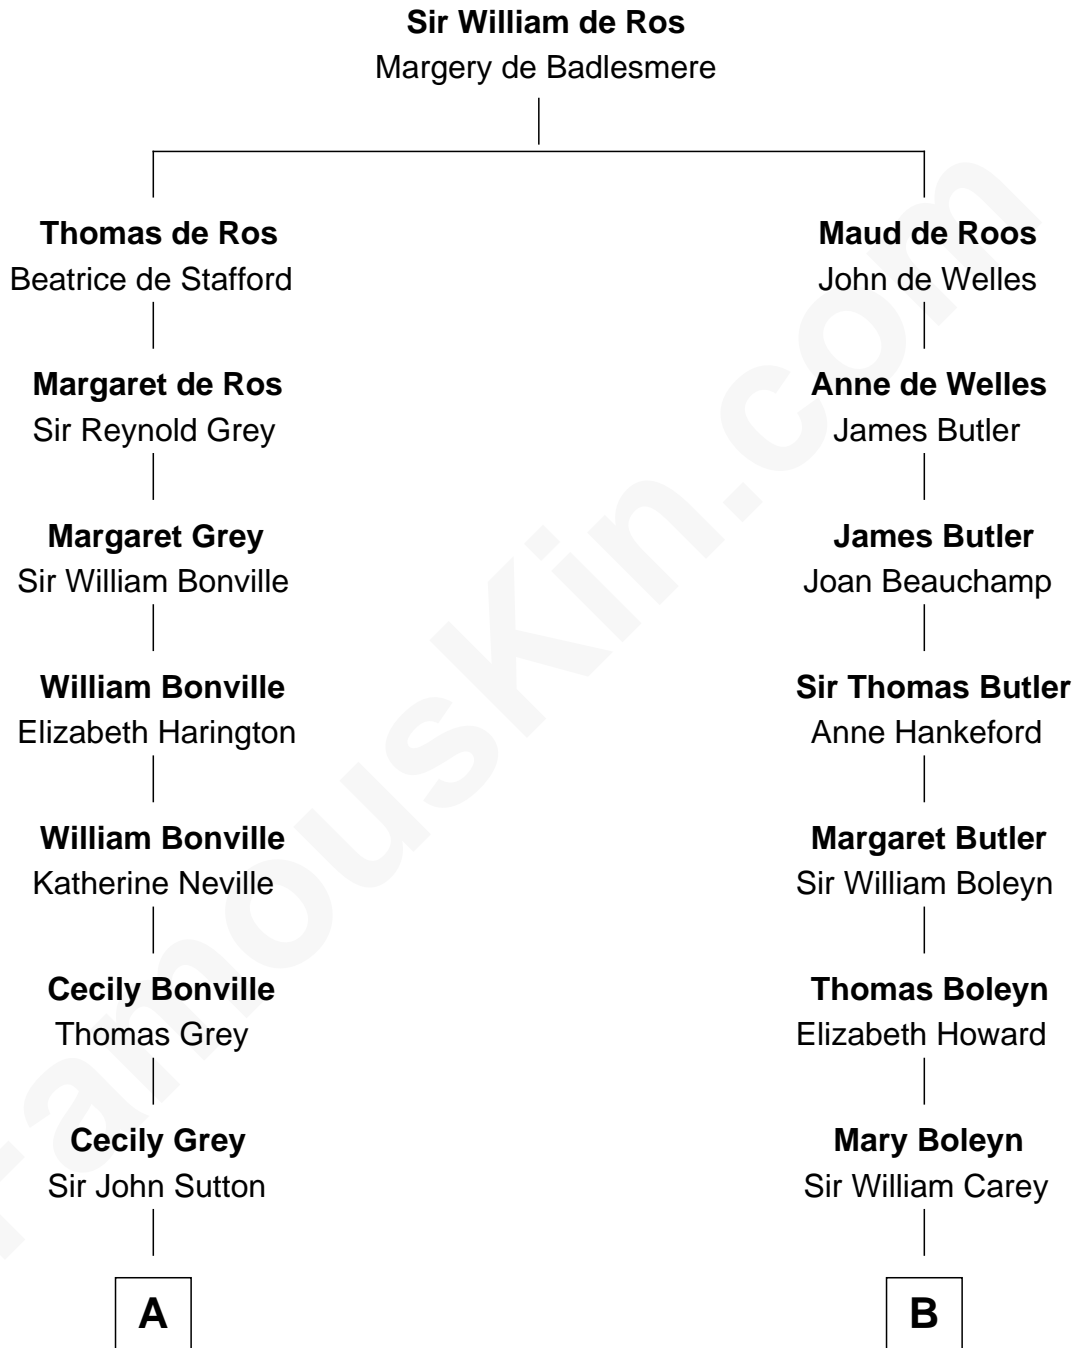

FamousKin.com Relationship Chart of

Alan Ladd
Movie Actor

18th cousin 2 times removed of

Edith (Bolling) Wilson

First Lady of President Woodrow Wilson

C

Alvaro Ladd
Nancy Shotwell

Oscar F. Ladd
Julia Henrietta Meigs

Alan Harwood Ladd
Selina Raleigh

Alan Ladd
Movie Actor

D

William Holcombe Bolling
Sarah Spiers White

Edith (Bolling) Wilson
First Lady of Woodrow Wilson

FamousKin.com