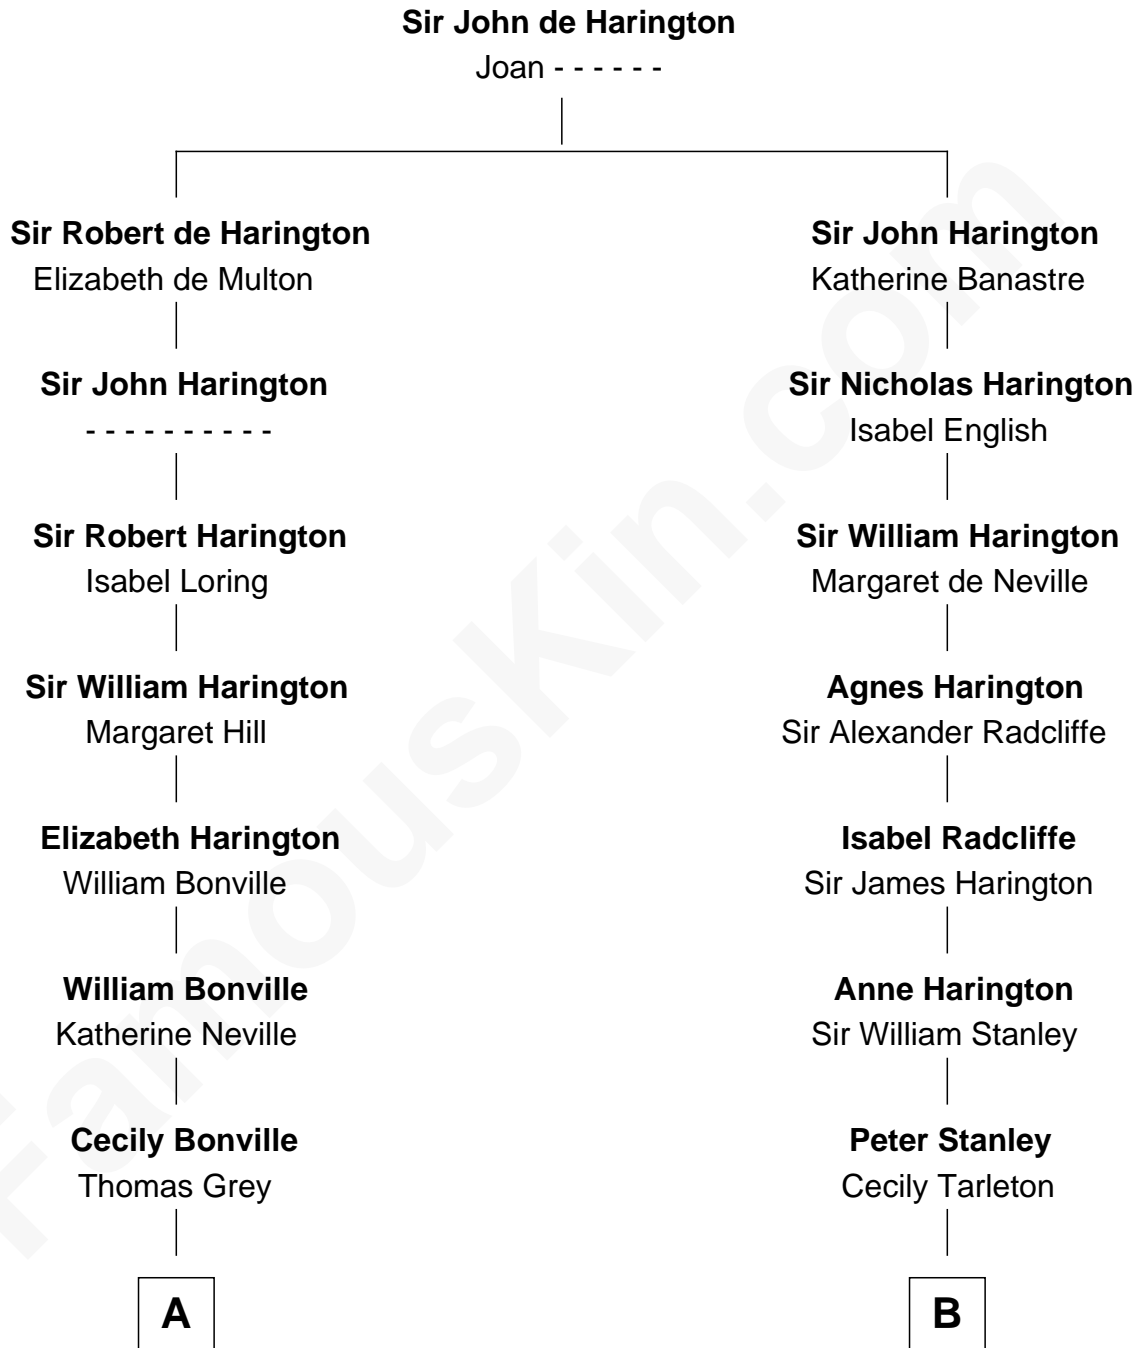

FamousKin.com Relationship Chart of

Alan Ladd
Movie Actor

18th cousin 3 times removed of

Edith (Bolling) Wilson

First Lady of President Woodrow Wilson

C

Josiah Ladd

Nancy Ladd