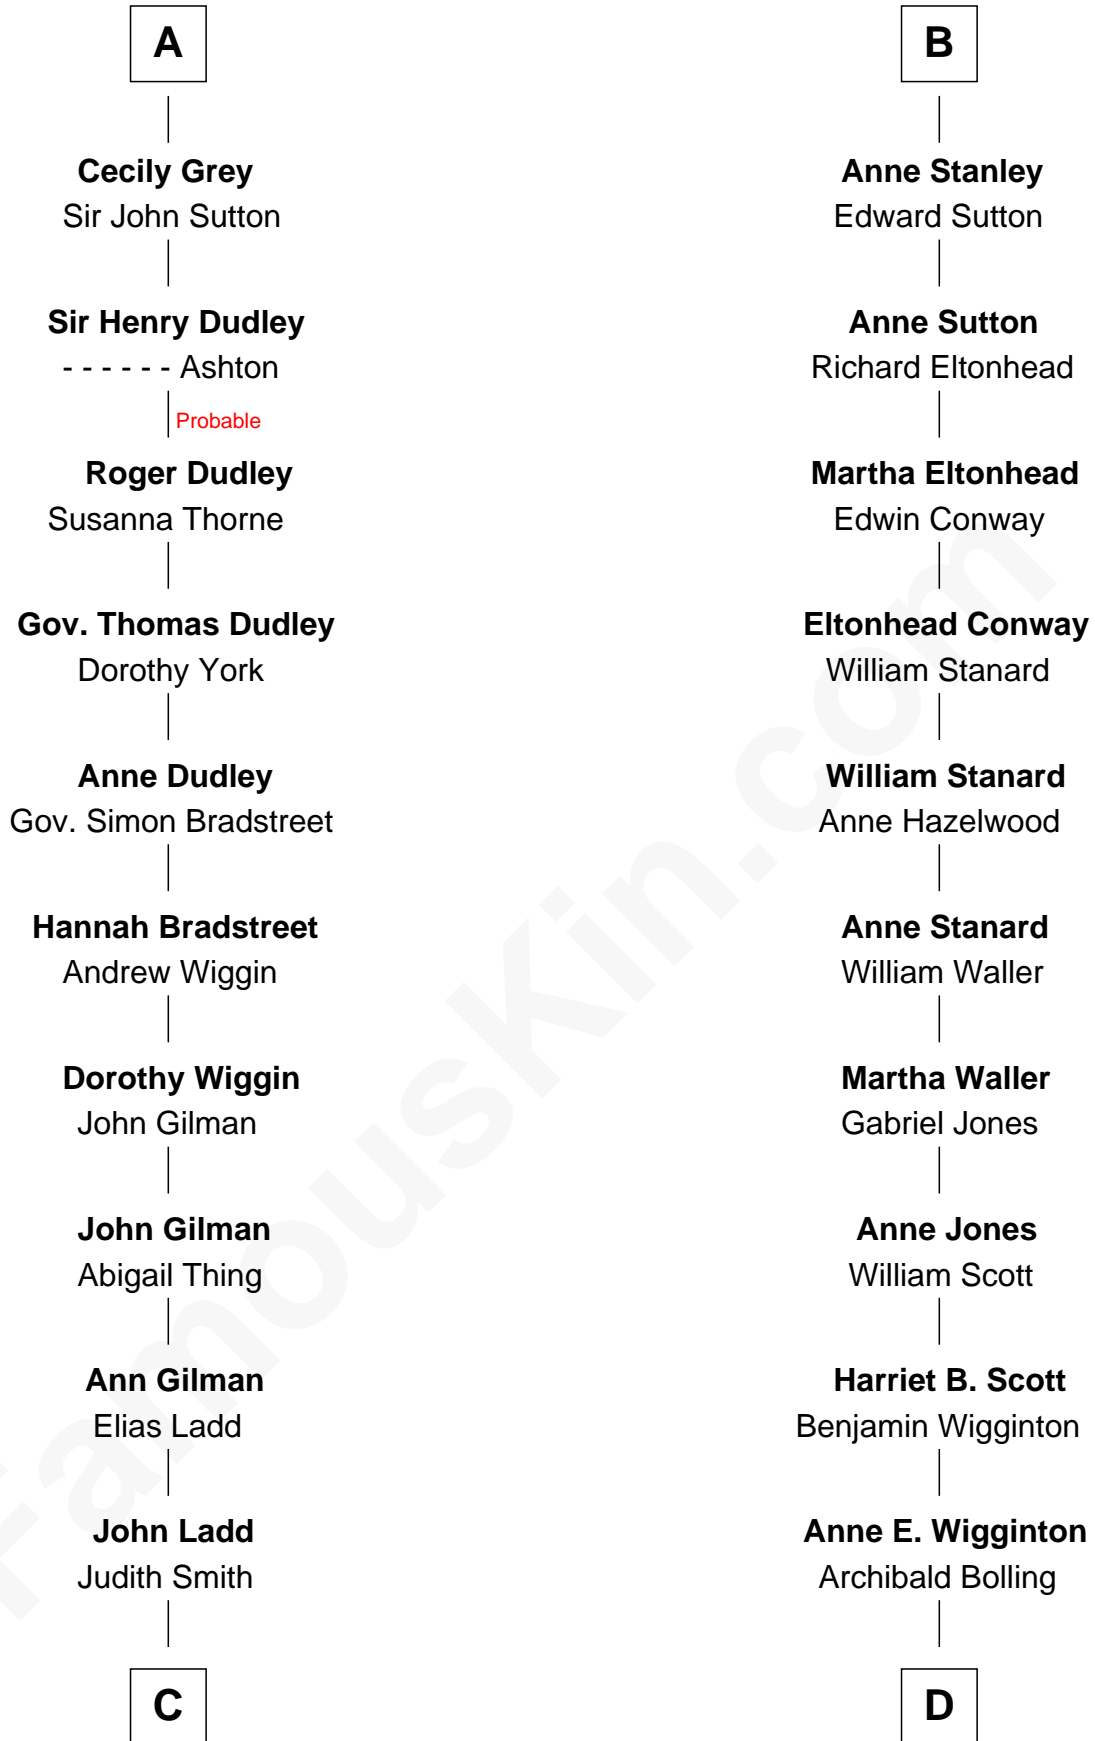

FamousKin.com Relationship Chart of

Alan Ladd
Movie Actor

18th cousin 3 times removed of

Edith (Bolling) Wilson

First Lady of President Woodrow Wilson

C

Josiah Ladd

Nancy Ladd

Alvaro Ladd

Nancy Shotwell

Oscar F. Ladd

Julia Henrietta Meigs

Alan Harwood Ladd

Selina Raleigh

Alan Ladd

Movie Actor

D

William Holcombe Bolling

Sarah Spiers White

Edith (Bolling) Wilson

First Lady of Woodrow Wilson

FamousKin.com