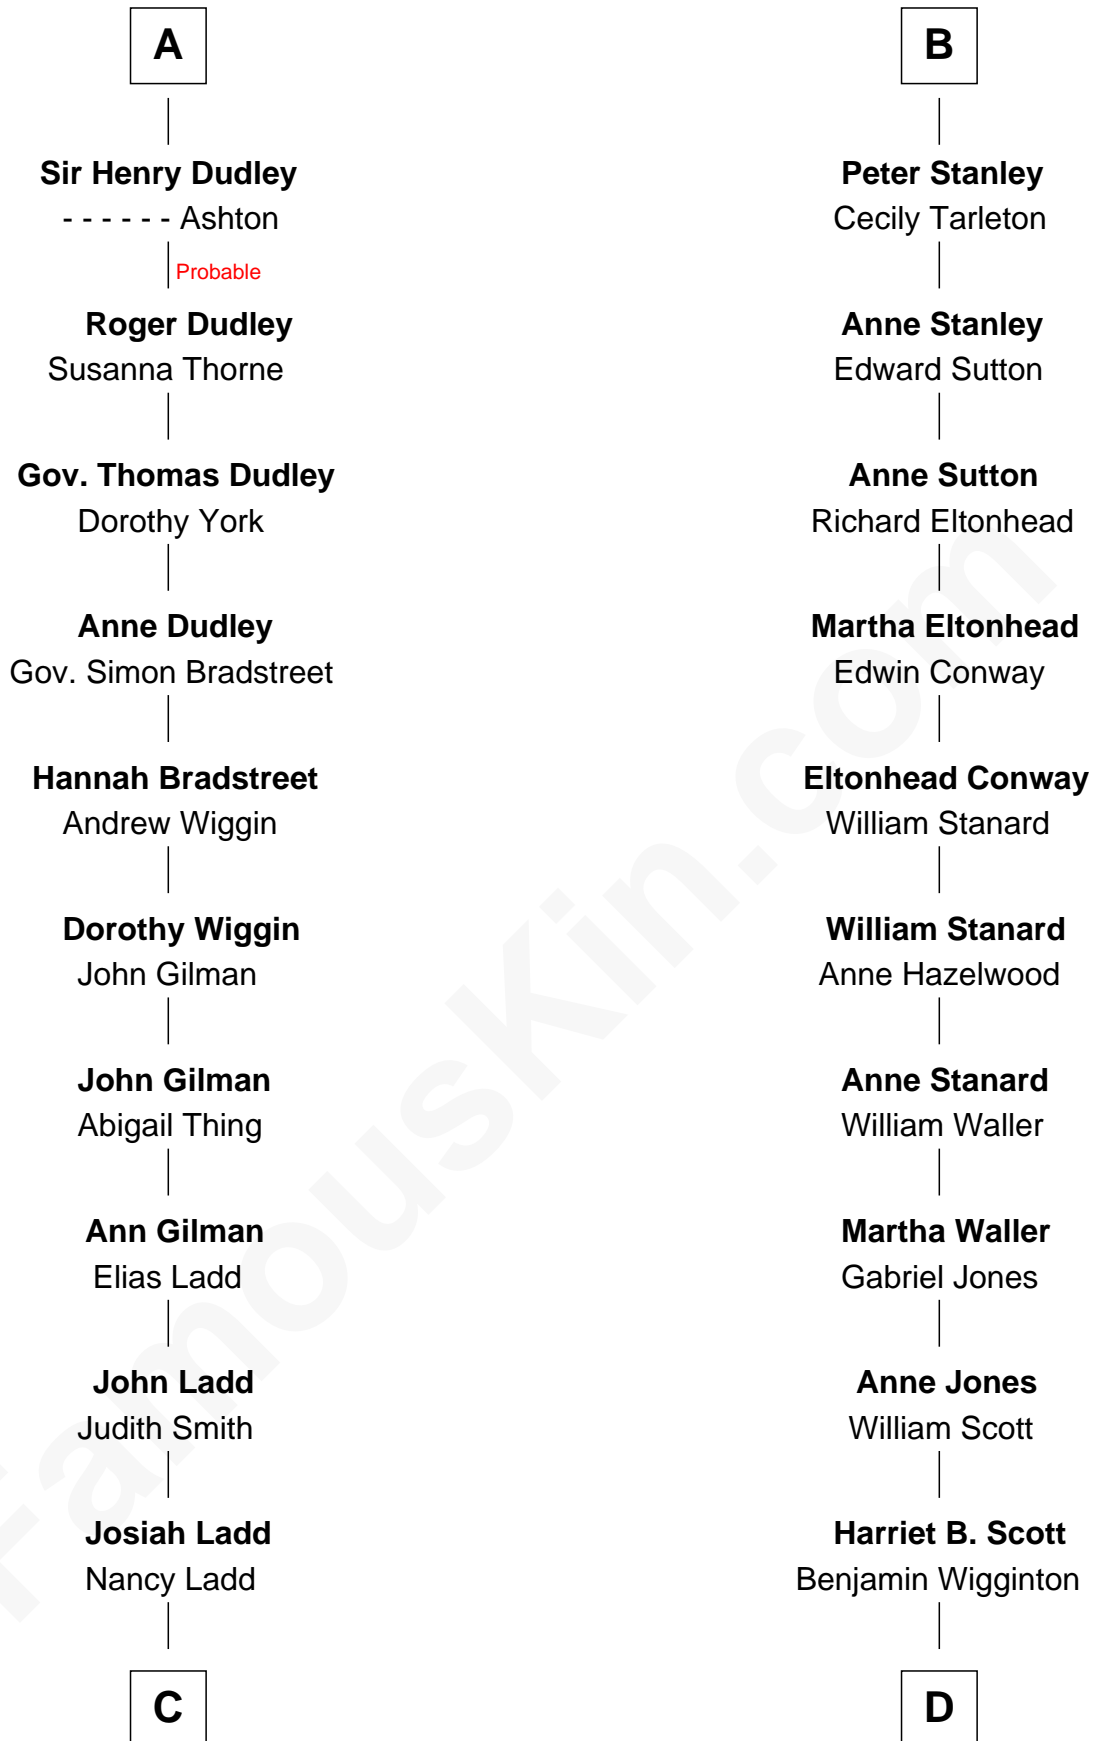

FamousKin.com Relationship Chart of

Alan Ladd
Movie Actor

19th cousin 1 time removed of

Edith (Bolling) Wilson

First Lady of President Woodrow Wilson

C

Alvaro Ladd
Nancy Shotwell

Oscar F. Ladd
Julia Henrietta Meigs

Alan Harwood Ladd
Selina Raleigh

Alan Ladd
Movie Actor

D

Anne E. Wigginton
Archibald Bolling

William Holcombe Bolling
Sarah Spiers White

Edith (Bolling) Wilson
First Lady of Woodrow Wilson

FamousKin.com