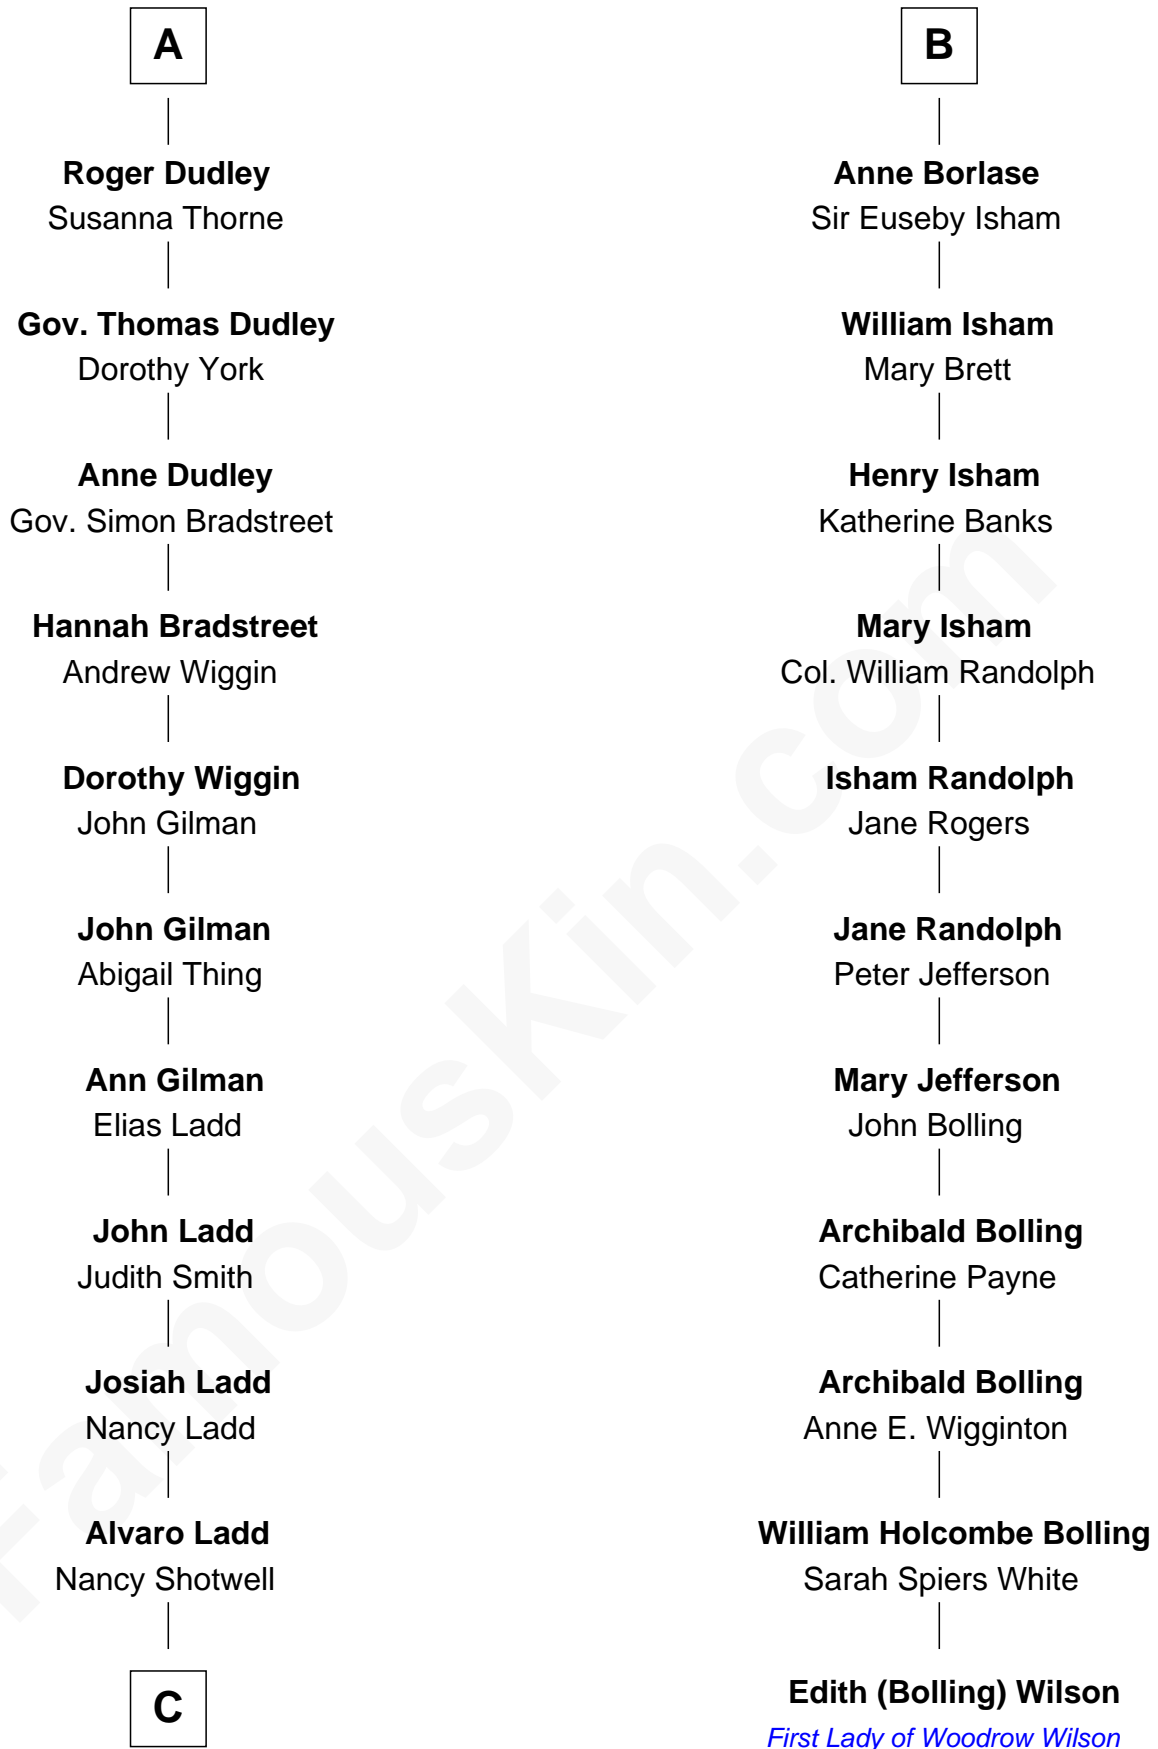

FamousKin.com Relationship Chart of

Alan Ladd
Movie Actor

17th cousin 2 times removed of

Edith (Bolling) Wilson

First Lady of President Woodrow Wilson

Sir Philip le Despencer

Elizabeth - - - - -

Alice le Despenser

Cecily Willoughby

Sir John Sutton

Cecily Grey

Sir Henry Dudley

- - - - - Ashton

Probable

A

Sir Philip le Despencer

Elizabeth de Tibetot

Margery Despencer

Sir Roger Wentworth

Margaret Wentworth

Sir William Hopton

Margaret Hopton

Sir Philip Booth

Audrey Booth

Sir William de Lytton

Sir Robert Lytton

Frances Cavalery

Anne Lytton

Sir John Borlase

B

C

—
Oscar F. Ladd
Julia Henrietta Meigs