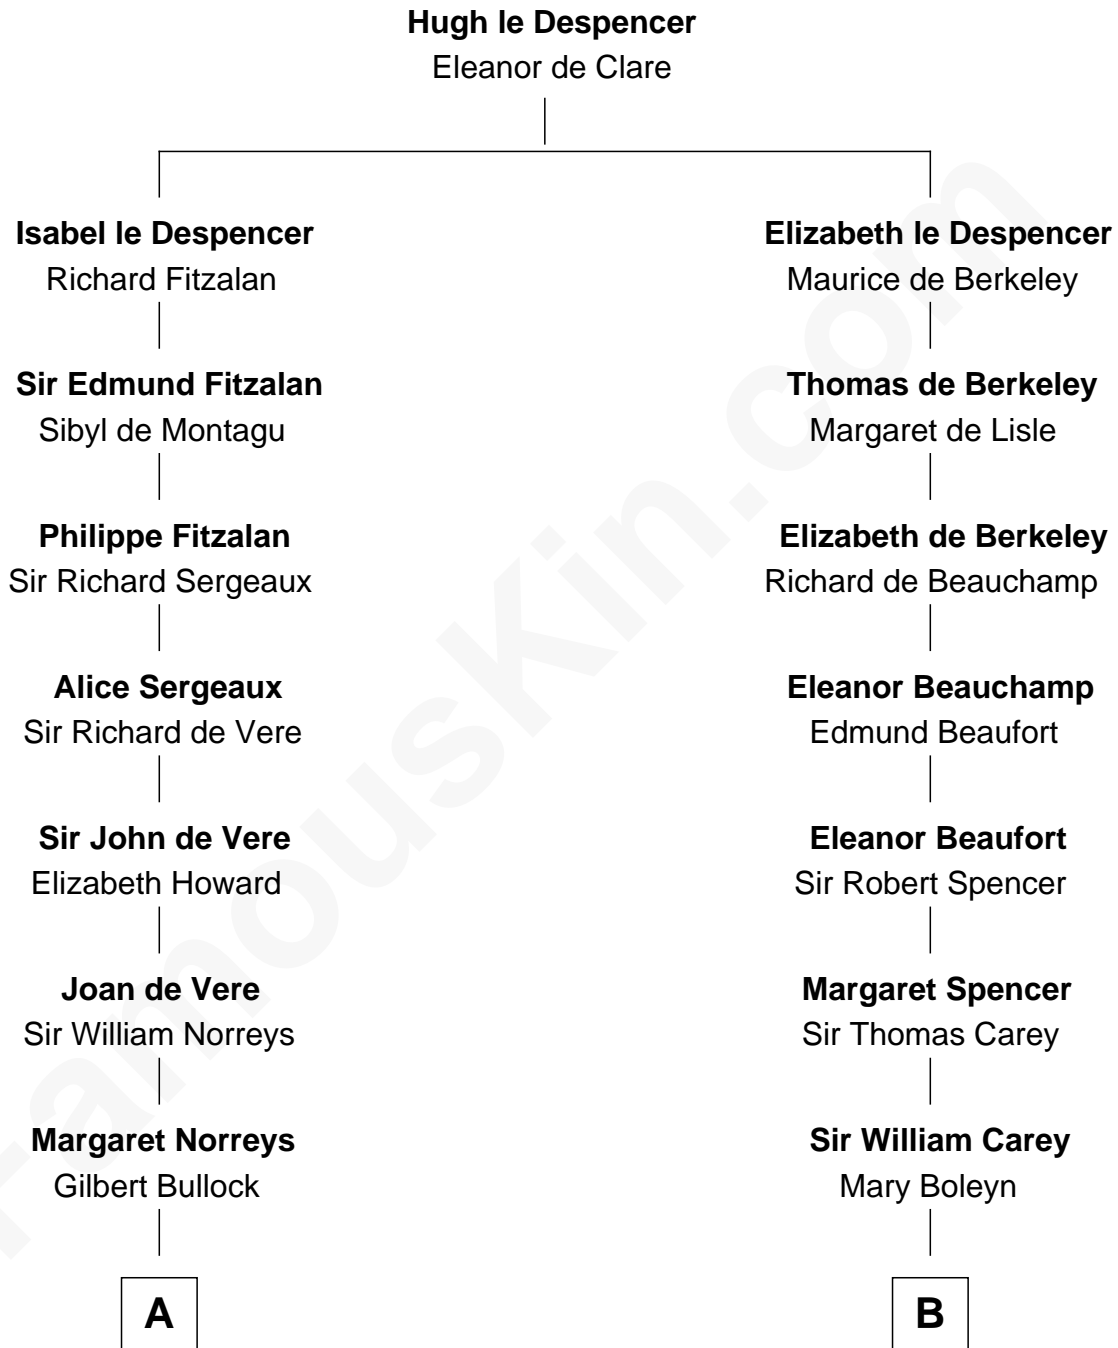

FamousKin.com Relationship Chart of

Alan Ladd
Movie Actor

18th cousin 1 time removed of

Edith (Bolling) Wilson

First Lady of President Woodrow Wilson

C

Oscar F. Ladd
Julia Henrietta Meigs

Alan Harwood Ladd
Selina Raleigh

Alan Ladd
Movie Actor

D

William Holcombe Bolling
Sarah Spiers White

Edith (Bolling) Wilson
First Lady of Woodrow Wilson

FamousKin.com