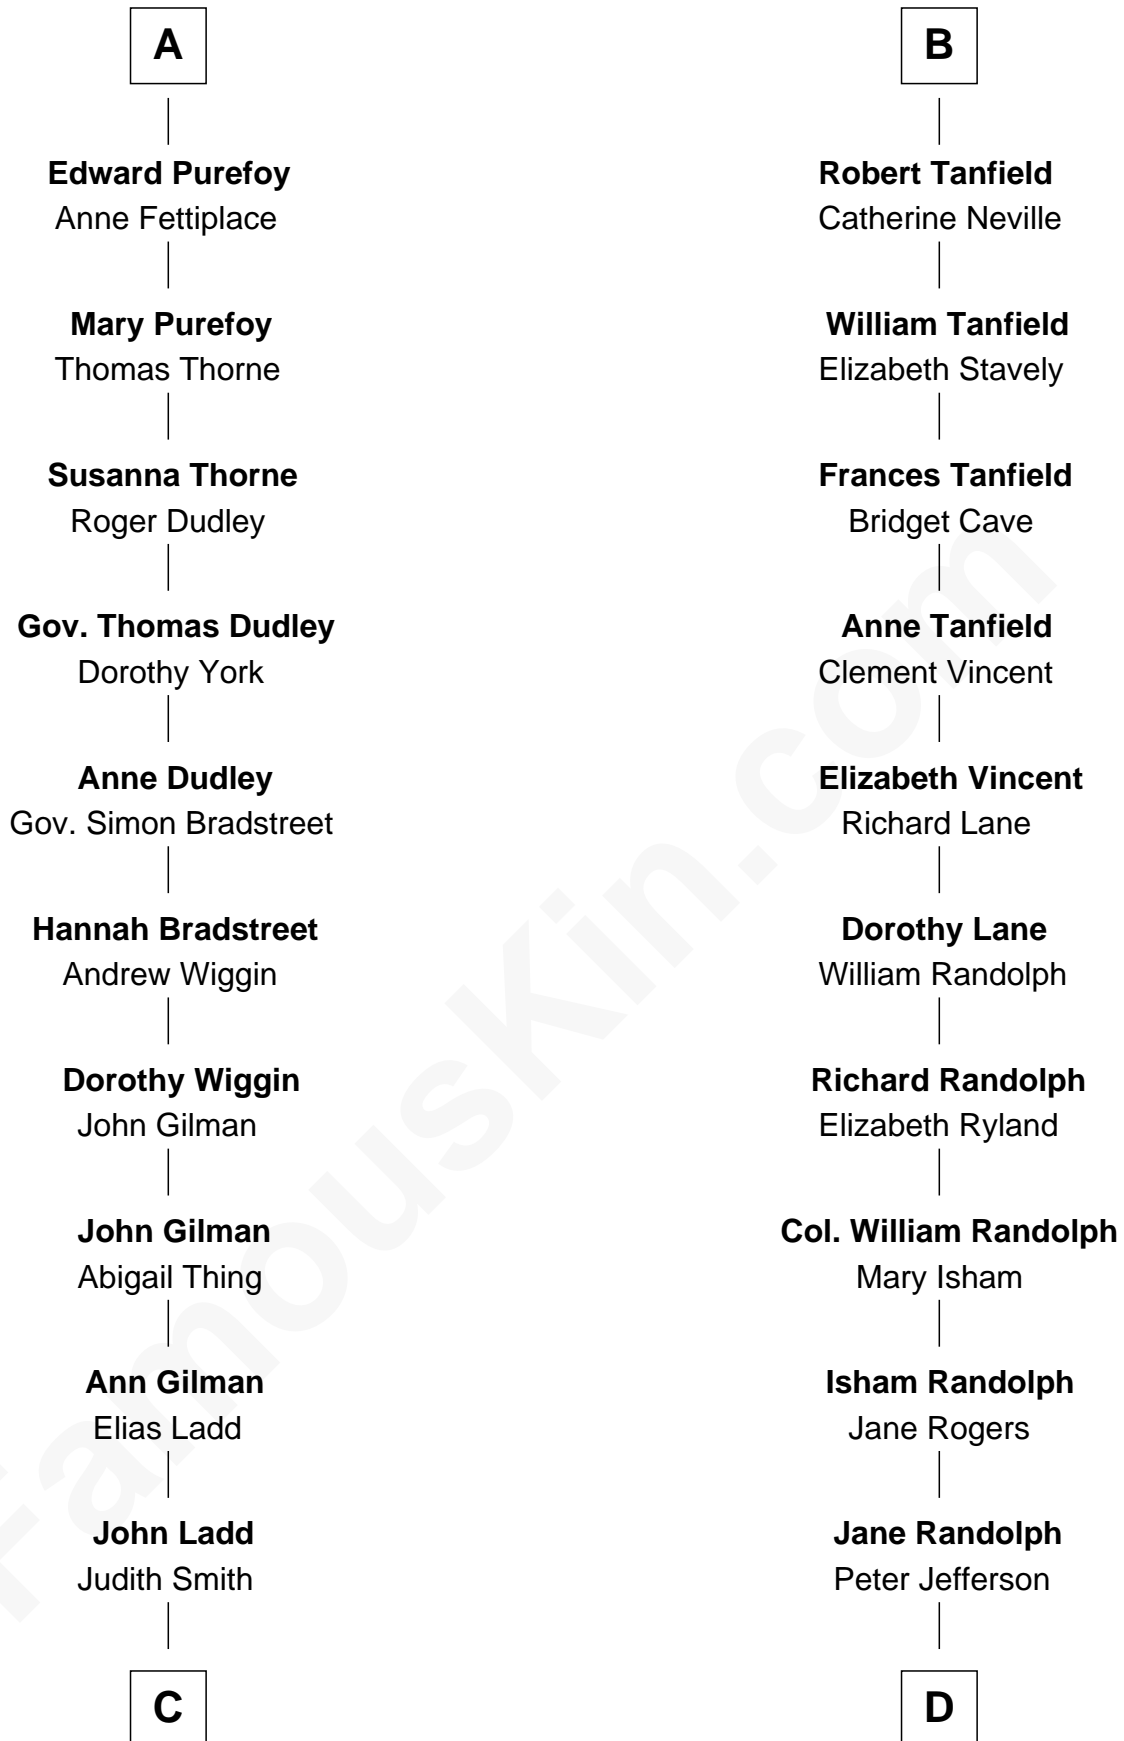

# FamousKin.com Relationship Chart of

**Alan Ladd**  
*Movie Actor*

21st cousin of

**Edith (Bolling) Wilson**

*First Lady of President Woodrow Wilson*

**Sir Nicholas Audley**

Joan Martin

**C**

**Josiah Ladd**

Nancy Ladd

**Alvaro Ladd**

Nancy Shotwell

**Oscar F. Ladd**

Julia Henrietta Meigs

**Alan Harwood Ladd**

Selina Raleigh