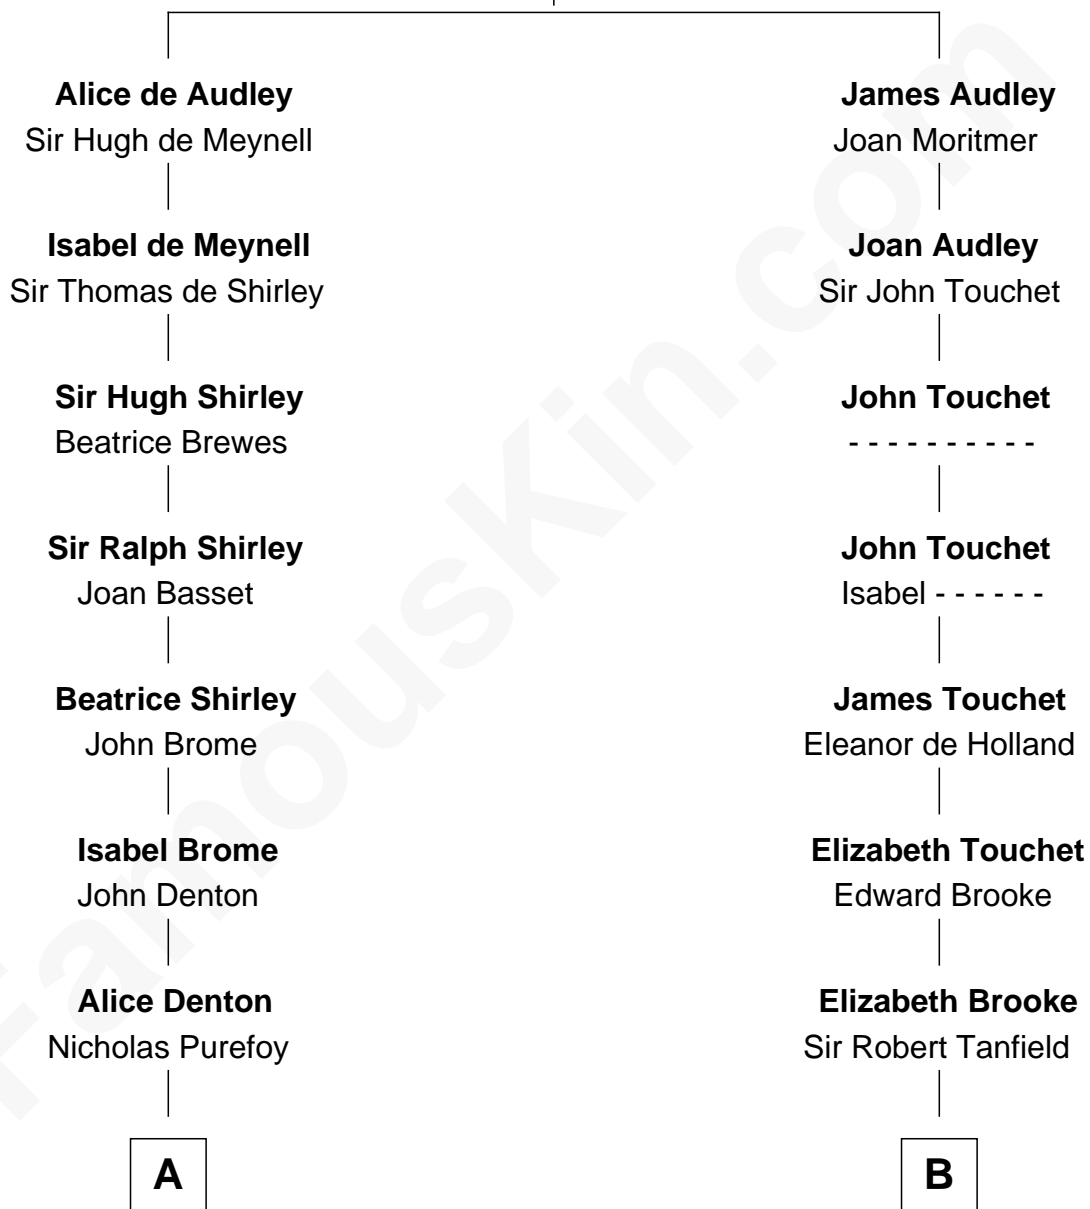

# FamousKin.com Relationship Chart of

**Alan Ladd**  
*Movie Actor*

21st cousin of

**Edith (Bolling) Wilson**

*First Lady of President Woodrow Wilson*

**Sir Nicholas Audley**

Joan Martin

**C**

**Josiah Ladd**

Nancy Ladd

**Alvaro Ladd**

Nancy Shotwell

**Oscar F. Ladd**

Julia Henrietta Meigs

**Alan Harwood Ladd**

Selina Raleigh

**Alan Ladd**

*Movie Actor*

**D**

**Mary Jefferson**

John Bolling

**Archibald Bolling**

Catherine Payne

**Archibald Bolling**