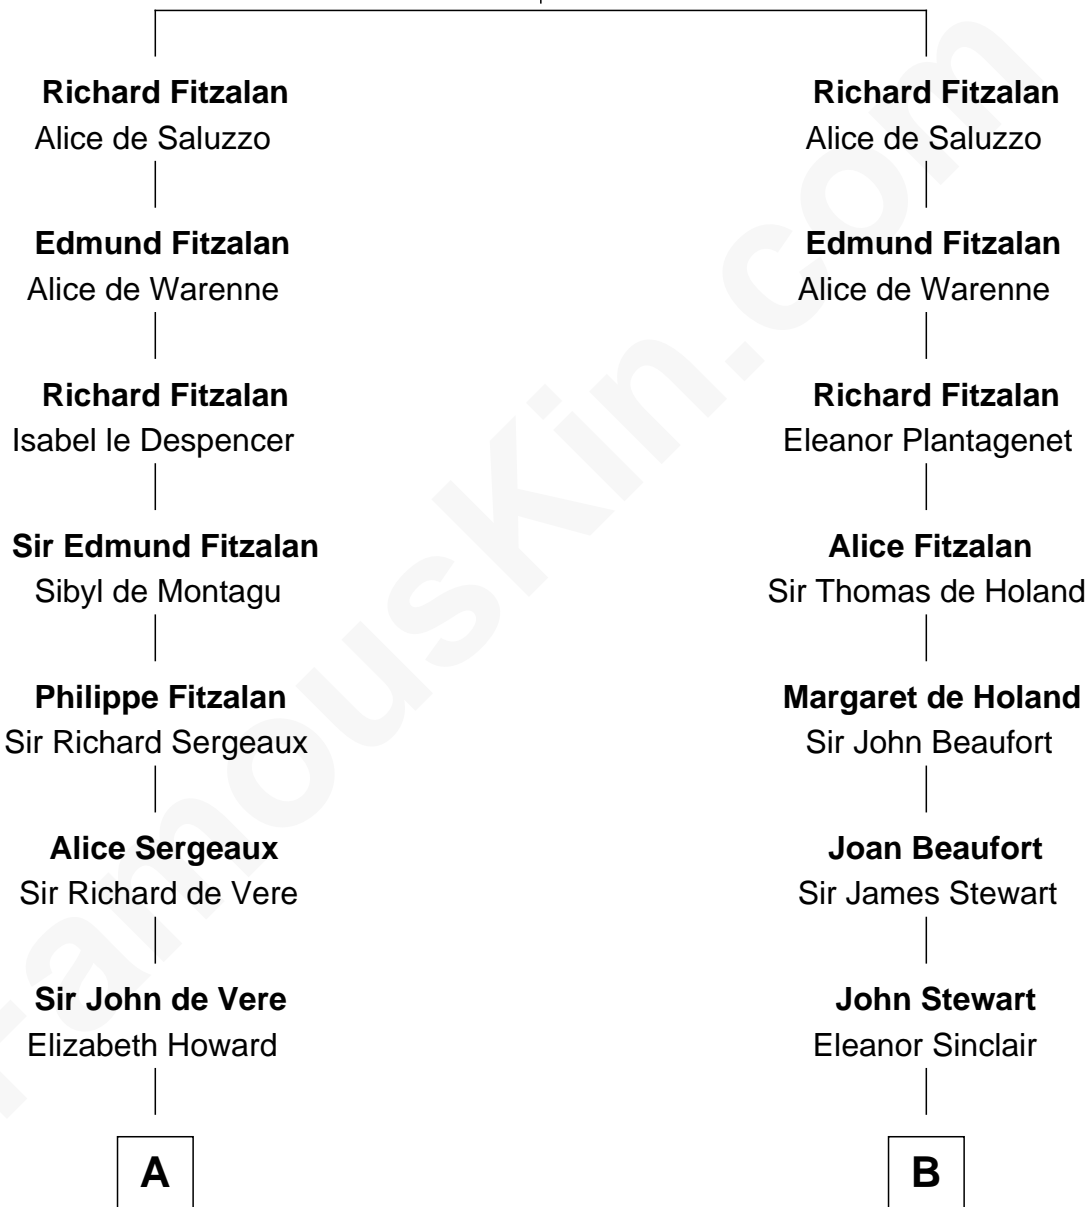

FamousKin.com Relationship Chart of

Alan Ladd
Movie Actor

19th cousin 2 times removed of

Edith (Bolling) Wilson

First Lady of President Woodrow Wilson

John Fitzalan
Isabel de Mortimer

C

Sylvia Americana Sumner

Abram Shotwell

Nancy Shotwell

Alvaro Ladd

Oscar F. Ladd

Julia Henrietta Meigs

Alan Harwood Ladd

Selina Raleigh

Alan Ladd