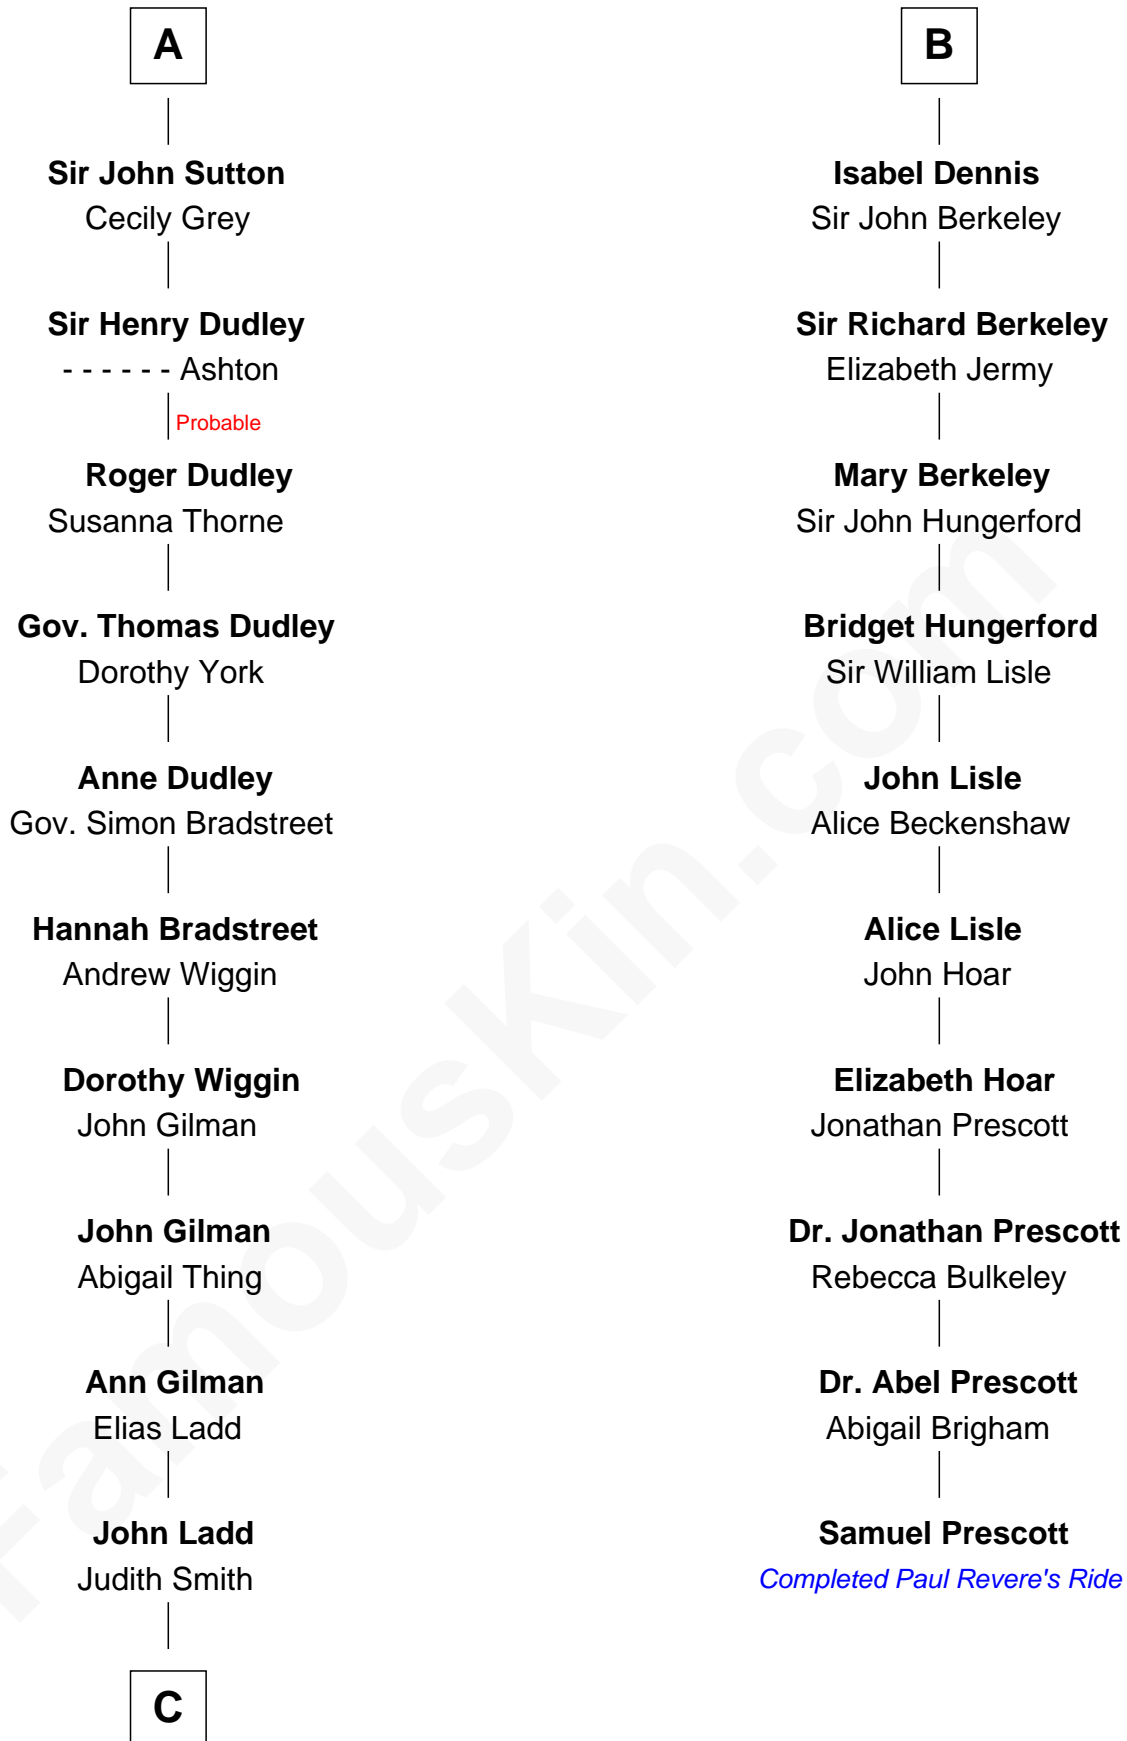

FamousKin.com Relationship Chart of

Alan Ladd
Movie Actor

16th cousin 5 times removed of

Samuel Prescott

Completed Paul Revere's Midnight Ride

C

—
Josiah Ladd

Nancy Ladd

—
Alvaro Ladd

Nancy Shotwell

—
Oscar F. Ladd

Julia Henrietta Meigs

—
Alan Harwood Ladd

Selina Raleigh

—
Alan Ladd

Movie Actor