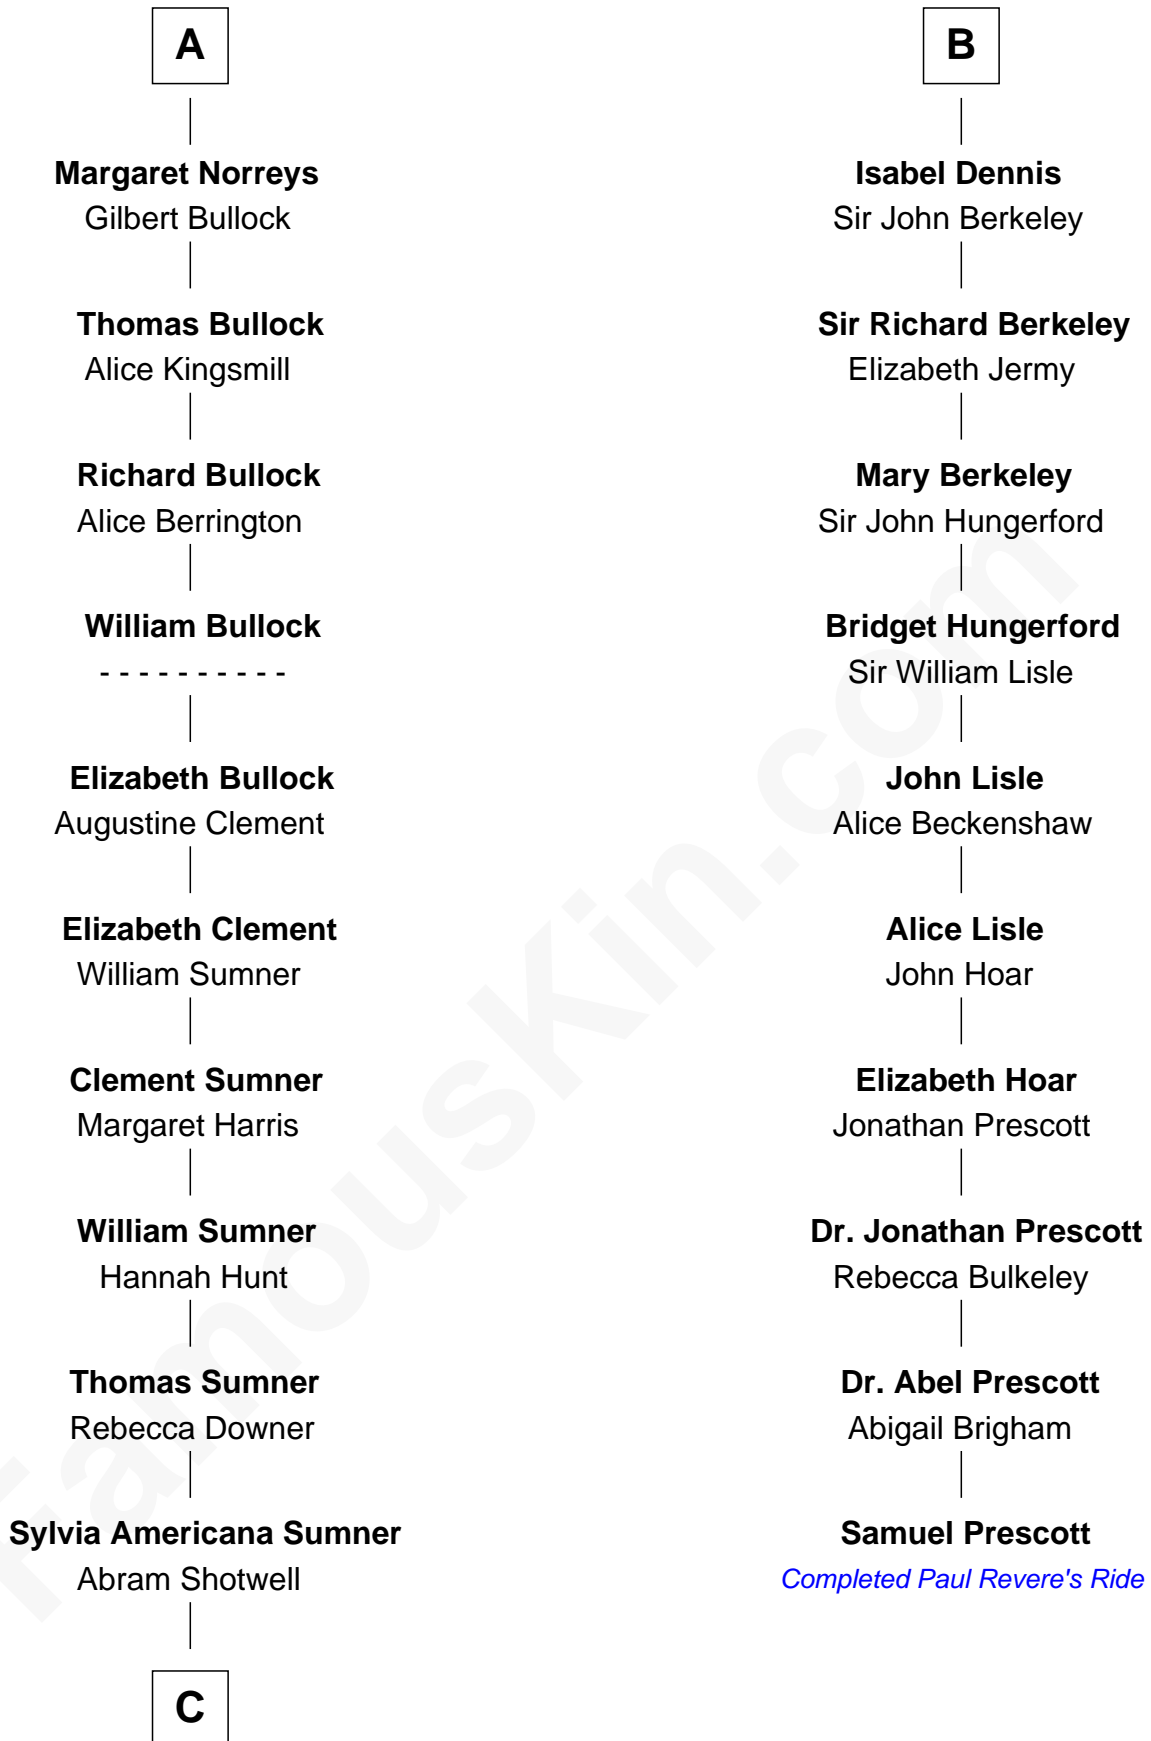

FamousKin.com Relationship Chart of

Alan Ladd
Movie Actor

16th cousin 4 times removed of

Samuel Prescott

Completed Paul Revere's Midnight Ride

C

—
Nancy Shotwell

Alvaro Ladd

—
Oscar F. Ladd

Julia Henrietta Meigs

—
Alan Harwood Ladd

Selina Raleigh

—
Alan Ladd

Movie Actor

FamousKin.com